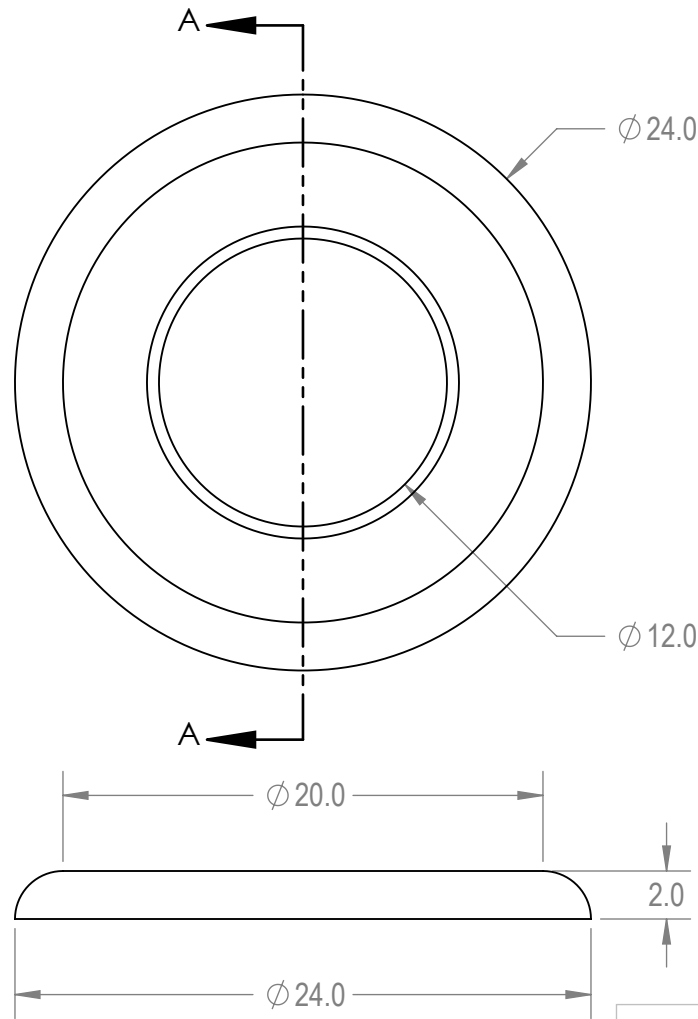

SKU: 766tr910
 Variations:
 766tr910-1
 766tr910-2
 766tr910-3
 766tr910-4
 766tr910-5
 766tr910-6
 766tr910-7
 766tr910-8
 766tr910-9
 766tr910-10
 766tr910-11
 766tr910-12
 766tr910-13

SECTION A-A

ParkTastic

| | | |
|--|-----------------------------|--------------|
| ParkTastic | | |
| TITLE: Steel Flat Top - 32 Gallon Trash Receptacle | | |
| SIZE A | DWG. NO. 766tr910 | REV |
| WEIGHT: | | SHEET 8 OF 8 |