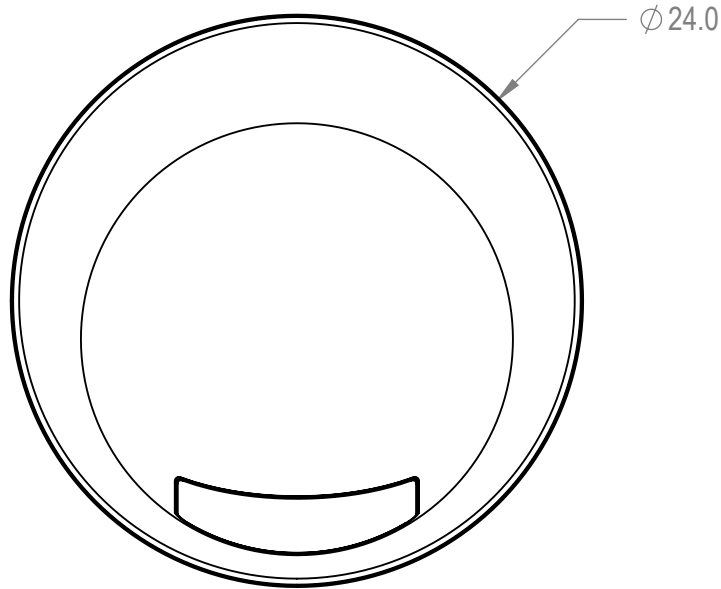

SKU: 766tr905

- Variations:
- 766tr905-1
- 766tr905-2
- 766tr905-3
- 766tr905-4
- 766tr905-5
- 766tr905-6
- 766tr905-7
- 766tr905-8
- 766tr905-9
- 766tr905-10
- 766tr905-11
- 766tr905-12
- 766tr905-13
- 766tr905-14
- 766tr905-15
- 766tr905-16
- 766tr905-17
- 766tr905-18
- 766tr905-19
- 766tr905-20
- 766tr905-21
- 766tr905-22

	NAME	DATE
DRAWN	GM	2/23/2016
SALES APPR.		
CLIENT APPR.		
MFG APPR.		
Q.A.		

Design By -

CADWorksPro
Chicago, IL

www.cadworkspro.com

ParkTastic

TITLE:

Trash Can

Steel Dome Top - 32 Gallon Trash Receptacle

SIZE	DWG. NO.	REV
A	766tr905	

WEIGHT:

SHEET 6 OF 8