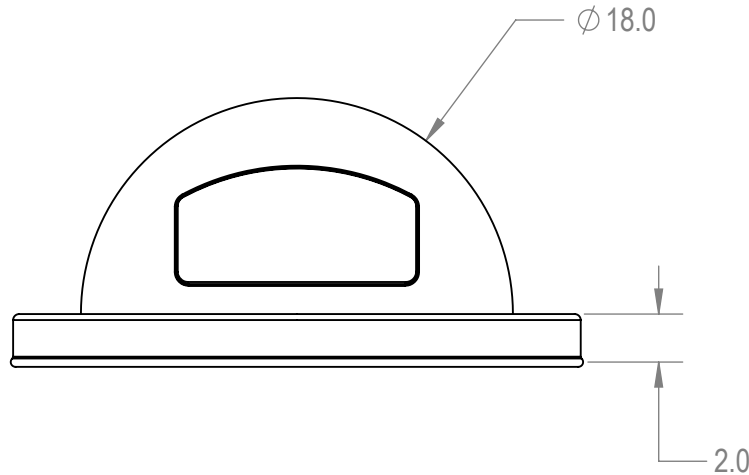

SKU: 766tr905

- Variations:
- 766tr905-1
- 766tr905-2
- 766tr905-3
- 766tr905-4
- 766tr905-5
- 766tr905-6
- 766tr905-7
- 766tr905-8
- 766tr905-9
- 766tr905-10
- 766tr905-11
- 766tr905-12
- 766tr905-13
- 766tr905-14
- 766tr905-15
- 766tr905-16
- 766tr905-17
- 766tr905-18
- 766tr905-19
- 766tr905-20
- 766tr905-21
- 766tr905-22

	NAME	DATE
DRAWN	GM	2/23/2016
SALES APPR.		
CLIENT APPR.		
MFG APPR.		
Q.A.		

Design By -

CADWorksPro
Chicago, IL

www.cadworkspro.com

ParkTastic

TITLE:

Trash Can

Steel Dome Top - 32 Gallon Trash Receptacle

SIZE	DWG. NO.	REV
A	766tr905	

WEIGHT:

SHEET 6 OF 8