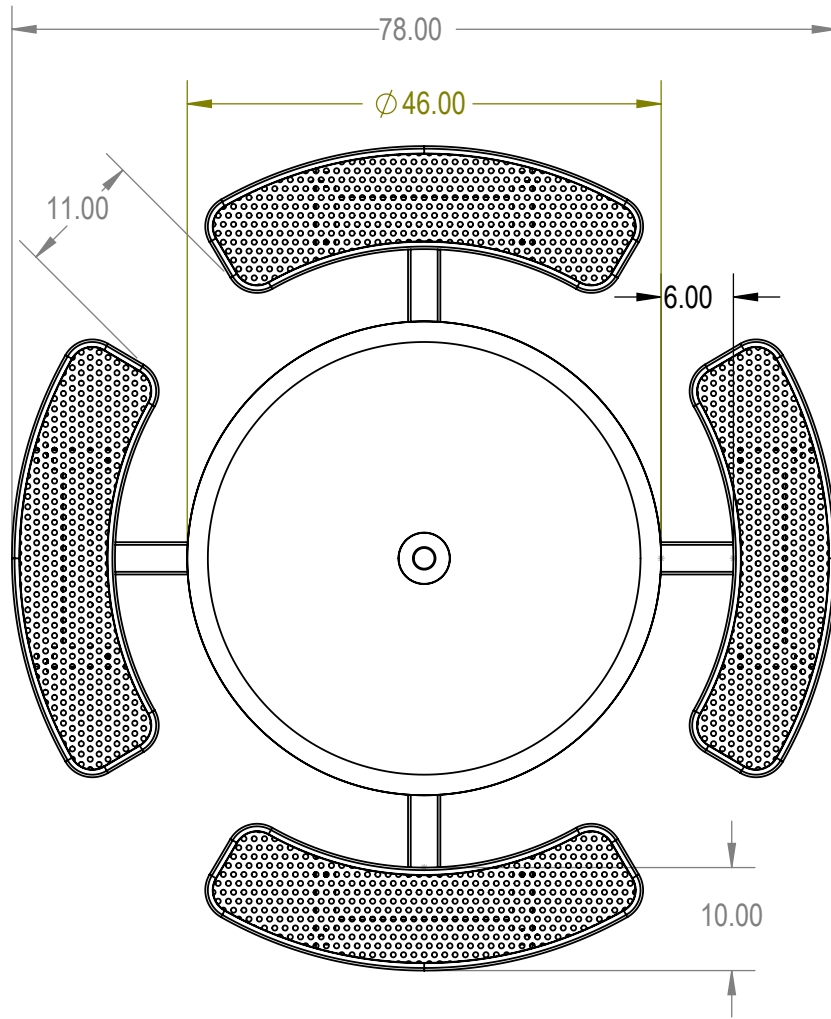

SKU: 766pt170  
 Variations:  
 766pt170-8  
 766pt170-20  
 766pt170-32  
 766pt170-44  
 766pt170-56  
 766pt170-68  
 766pt170-80  
 766pt170-92  
 766pt170-104  
 766pt170-116  
 766pt170-128  
 766pt170-140  
 766pt170-152  
 766pt170-164  
 766pt170-176  
 766pt170-188  
 766pt170-200  
 766pt170-212  
 766pt170-224  
 766pt170-236  
 766pt170-248  
 766pt170-260

Design By -

**CADWorksPro**  
 Chicago, IL

[www.cadworkspro.com](http://www.cadworkspro.com)

**ParkTastic**

TITLE:  
 46" Solid Top Pedestal Table - Surface Mount

**Perforated Metal Version**

| SIZE     | DWG. NO.        | REV |
|----------|-----------------|-----|
| <b>A</b> | <b>766pt170</b> |     |