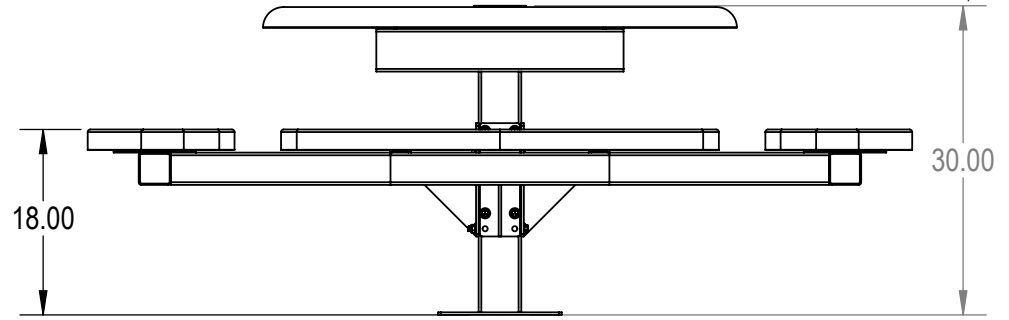

SKU: 766pt170  
 Variations:  
 766pt170-8  
 766pt170-20  
 766pt170-32  
 766pt170-44  
 766pt170-56  
 766pt170-68  
 766pt170-80  
 766pt170-92  
 766pt170-104  
 766pt170-116  
 766pt170-128  
 766pt170-140  
 766pt170-152  
 766pt170-164  
 766pt170-176  
 766pt170-188  
 766pt170-200  
 766pt170-212  
 766pt170-224  
 766pt170-236  
 766pt170-248  
 766pt170-260

Design By -

**CADWorksPro**  
 Chicago, IL

[www.cadworkspro.com](http://www.cadworkspro.com)

**ParkTastic**

TITLE:  
 46" Solid Top Pedestal Table - Surface Mount

**Perforated Metal Version**

| SIZE     | DWG. NO.        | REV |
|----------|-----------------|-----|
| <b>A</b> | <b>766pt170</b> |     |