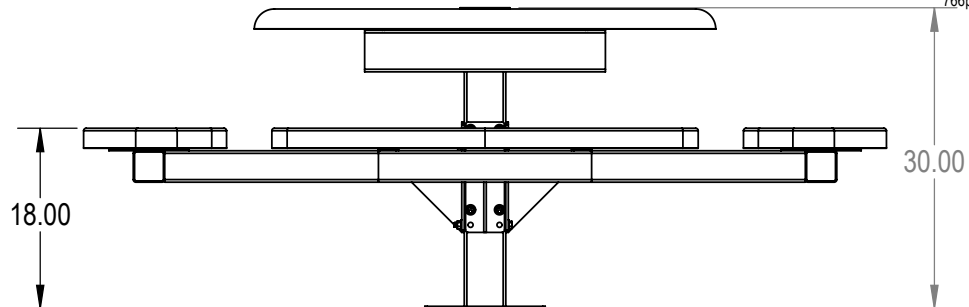

SKU: 766pt170
 Variations:
 766pt170-2
 766pt170-14
 766pt170-26
 766pt170-38
 766pt170-50
 766pt170-62
 766pt170-74
 766pt170-86
 766pt170-98
 766pt170-110
 766pt170-122
 766pt170-134
 766pt170-146
 766pt170-158
 766pt170-170
 766pt170-182
 766pt170-194
 766pt170-206
 766pt170-218
 766pt170-230
 766pt170-242
 766pt170-254

	NAME	DATE
DRAWN	GM	1/3/2016
SALES APPR.		
CLIENT APPR.		
MFG APPR.		
Q.A.		

Design By -

CADWorksPro
Chicago, IL

www.cadworkspro.com

ParkTastic

TITLE:
46" Solid Top Pedestal Table - Surface Mount

Expanded Metal Version

SIZE	DWG. NO.	REV
A	766pt170	

WEIGHT:

SHEET 2 OF 3