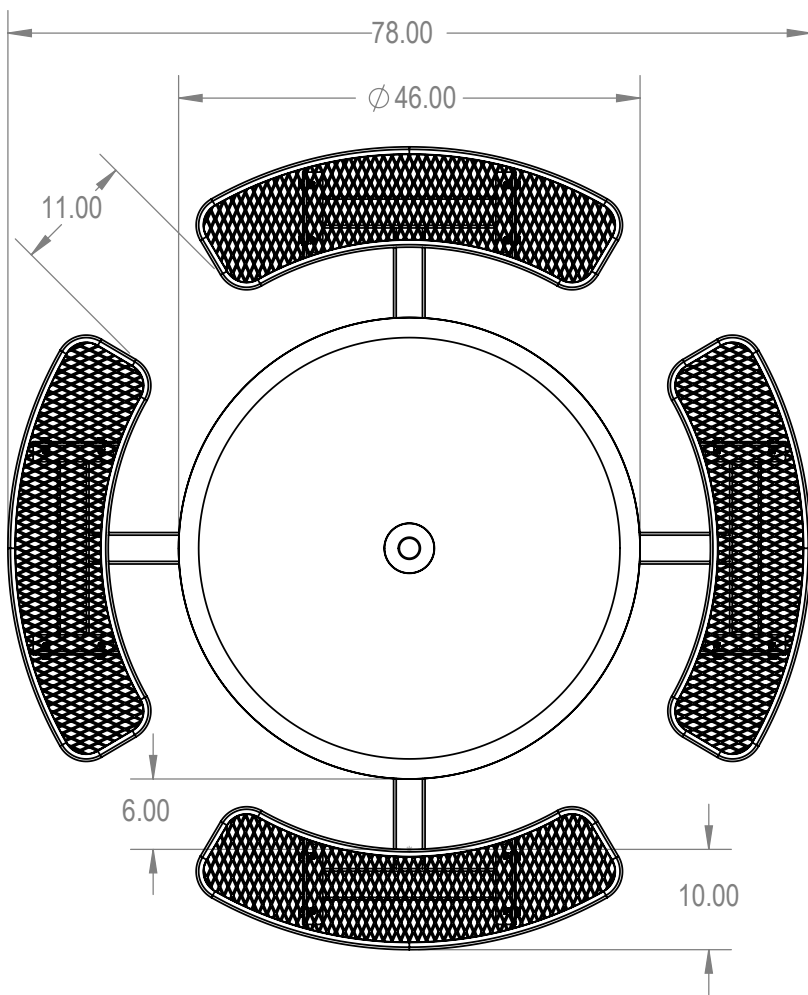

SKU: 766pt170
 Variations:
 766pt170-2
 766pt170-14
 766pt170-26
 766pt170-38
 766pt170-50
 766pt170-62
 766pt170-74
 766pt170-86
 766pt170-98
 766pt170-110
 766pt170-122
 766pt170-134
 766pt170-146
 766pt170-158
 766pt170-170
 766pt170-182
 766pt170-194
 766pt170-206
 766pt170-218
 766pt170-230
 766pt170-242
 766pt170-254

	NAME	DATE
DRAWN	GM	1/3/2016
SALES APPR.		
CLIENT APPR.		
MFG APPR.		
Q.A.		

Design By -

CADWorksPro
Chicago, IL

www.cadworkspro.com

ParkTastic

TITLE:
46" Solid Top Pedestal Table - Surface Mount

Expanded Metal Version

SIZE	DWG. NO.	REV
A	766pt170	

WEIGHT:

SHEET 2 OF 3