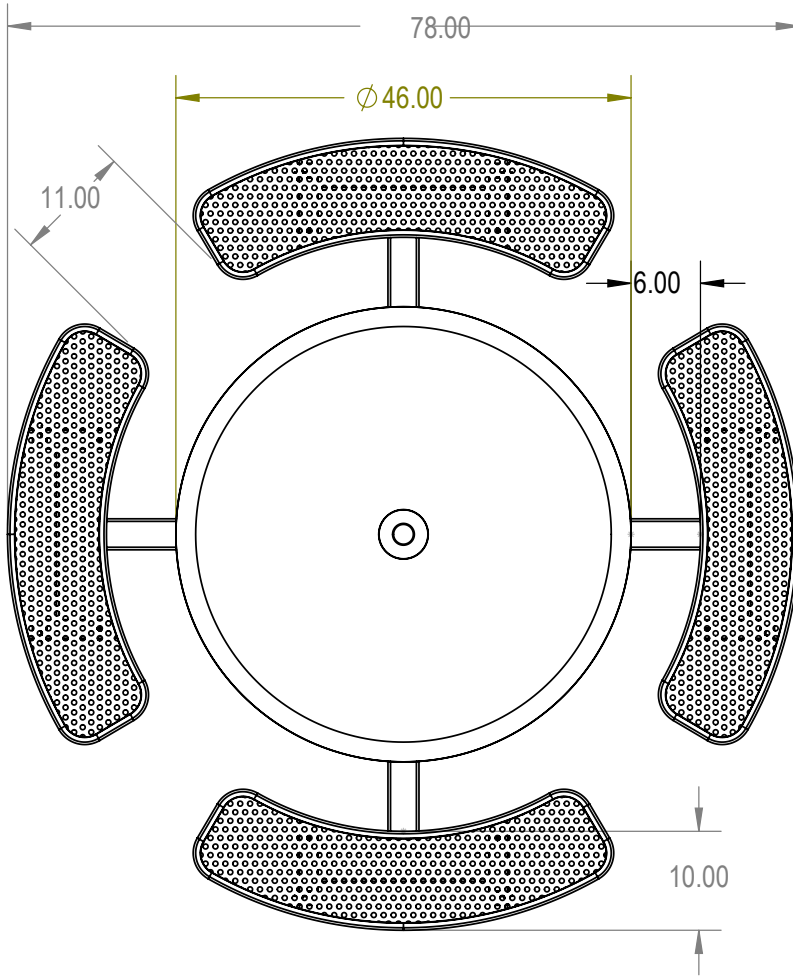

SKU: 766pt170
 Variations:
 766pt170-7
 766pt170-19
 766pt170-31
 766pt170-43
 766pt170-55
 766pt170-67
 766pt170-79
 766pt170-91
 766pt170-103
 766pt170-115
 766pt170-127
 766pt170-139
 766pt170-151
 766pt170-163
 766pt170-175
 766pt170-187
 766pt170-199
 766pt170-211
 766pt170-223
 766pt170-235
 766pt170-247
 766pt170-259

	NAME	DATE
DRAWN	GM	1/3/2016
SALES APPR.		
CLIENT APPR.		
MFG APPR.		
Q.A.		

Design By -
CADWorksPro
 Chicago, IL
www.cadworkspro.com

ParkTastic		
TITLE: 46" Solid Top Pedestal Table - Inground		
Perforated Metal Version		
SIZE A	DWG. NO. 766pt170	REV
WEIGHT:		SHEET 3 OF 3