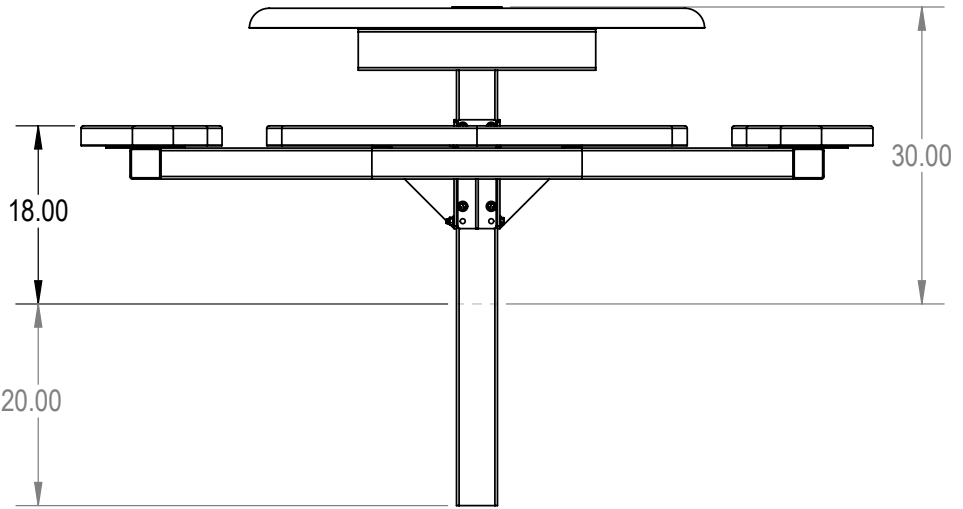

SKU: 766pt170
 Variations:
 766pt170-7
 766pt170-19
 766pt170-31
 766pt170-43
 766pt170-55
 766pt170-67
 766pt170-79
 766pt170-91
 766pt170-103
 766pt170-115
 766pt170-127
 766pt170-139
 766pt170-151
 766pt170-163
 766pt170-175
 766pt170-187
 766pt170-199
 766pt170-211
 766pt170-223
 766pt170-235
 766pt170-247
 766pt170-259

	NAME	DATE
DRAWN	GM	1/3/2016
SALES APPR.		
CLIENT APPR.		
MFG APPR.		
Q.A.		

Design By -
CADWorksPro
 Chicago, IL
www.cadworkspro.com

ParkTastic		
TITLE: 46" Solid Top Pedestal Table - Inground		
Perforated Metal Version		
SIZE A	DWG. NO. 766pt170	REV
WEIGHT:		SHEET 3 OF 3