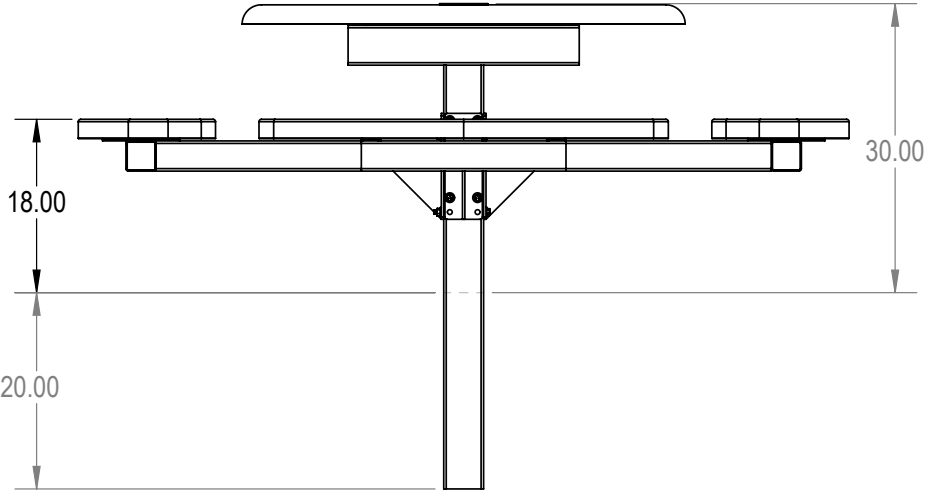

SKU: 766pt170
 Variations:
 766pt170-1
 766pt170-13
 766pt170-25
 766pt170-37
 766pt170-49
 766pt170-61
 766pt170-73
 766pt170-85
 766pt170-97
 766pt170-109
 766pt170-121
 766pt170-133
 766pt170-145
 766pt170-157
 766pt170-169
 766pt170-181
 766pt170-193
 766pt170-205
 766pt170-217
 766pt170-229
 766pt170-241
 766pt170-253

	NAME	DATE
DRAWN	GM	1/3/2016
SALES APPR.		
CLIENT APPR.		
MFG APPR.		
Q.A.		

Design By -
CADWorksPro
 Chicago, IL
www.cadworkspro.com

ParkTastic		
TITLE: 46" Solid Top Pedestal Table - Inground		
Expanded Metal Version		
SIZE A	DWG. NO. 766pt170	REV
WEIGHT:		SHEET 2 OF 3