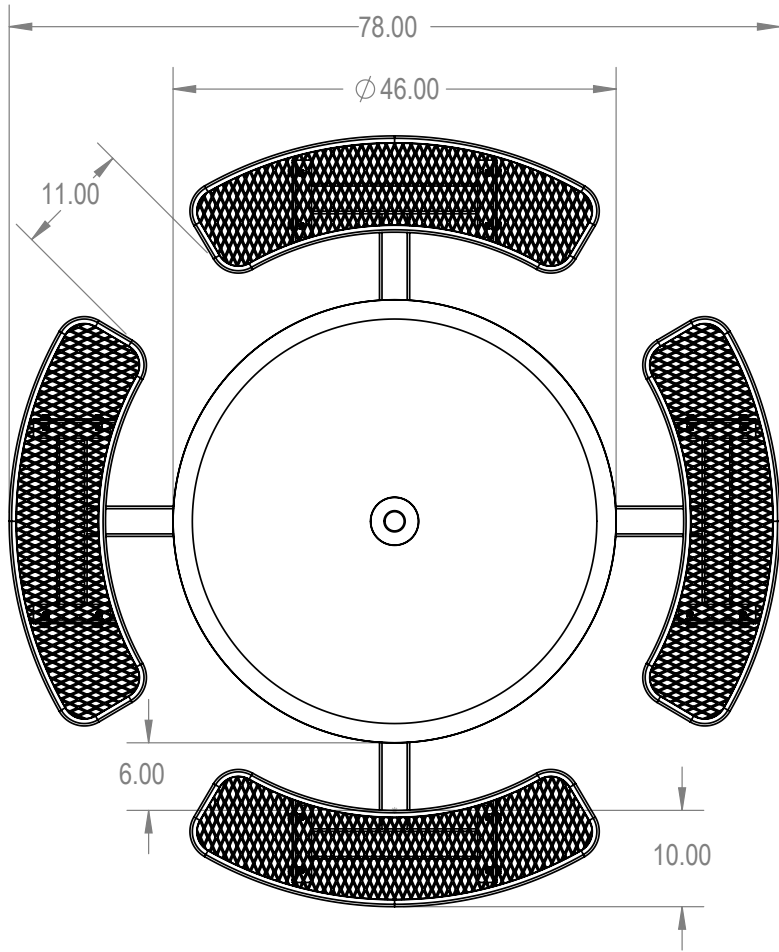

SKU: 766pt170
 Variations:
 766pt170-1
 766pt170-13
 766pt170-25
 766pt170-37
 766pt170-49
 766pt170-61
 766pt170-73
 766pt170-85
 766pt170-97
 766pt170-109
 766pt170-121
 766pt170-133
 766pt170-145
 766pt170-157
 766pt170-169
 766pt170-181
 766pt170-193
 766pt170-205
 766pt170-217
 766pt170-229
 766pt170-241
 766pt170-253

	NAME	DATE
DRAWN	GM	1/3/2016
SALES APPR.		
CLIENT APPR.		
MFG APPR.		
Q.A.		

Design By -
CADWorksPro
 Chicago, IL
www.cadworkspro.com

ParkTastic		
TITLE: 46" Solid Top Pedestal Table - Inground		
Expanded Metal Version		
SIZE A	DWG. NO. 766pt170	REV
WEIGHT:		SHEET 2 OF 3