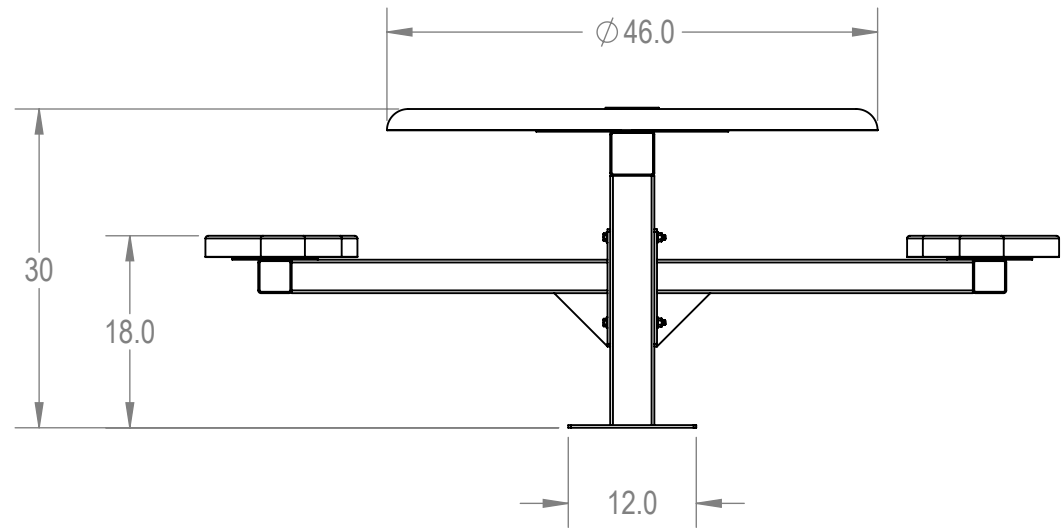

SKU: 766pt170

- Variations:  
 766pt170-12  
 766pt170-24  
 766pt170-36  
 766pt170-48  
 766pt170-60  
 766pt170-72  
 766pt170-84  
 766pt170-96  
 766pt170-108  
 766pt170-120  
 766pt170-132  
 766pt170-144  
 766pt170-156  
 766pt170-168  
 766pt170-180  
 766pt170-192  
 766pt170-204  
 766pt170-216  
 766pt170-228  
 766pt170-240  
 766pt170-252  
 766pt170-264

	NAME	DATE
DRAWN	GM	2/16/2016
SALES APPR.		
CLIENT APPR.		
MFG APPR.		
Q.A.		

Design By -

**CADWorksPro**  
Chicago, IL

[www.cadworkspro.com](http://www.cadworkspro.com)

**ParkTastic**

TITLE:  
46" Solid Top Pedestal Table - 2 Seat - Surface Mount

**Perforated Seat Version**

SIZE	DWG. NO.	REV
<b>A</b>	<b>766pt170</b>	

WEIGHT:

SHEET 3 OF 3