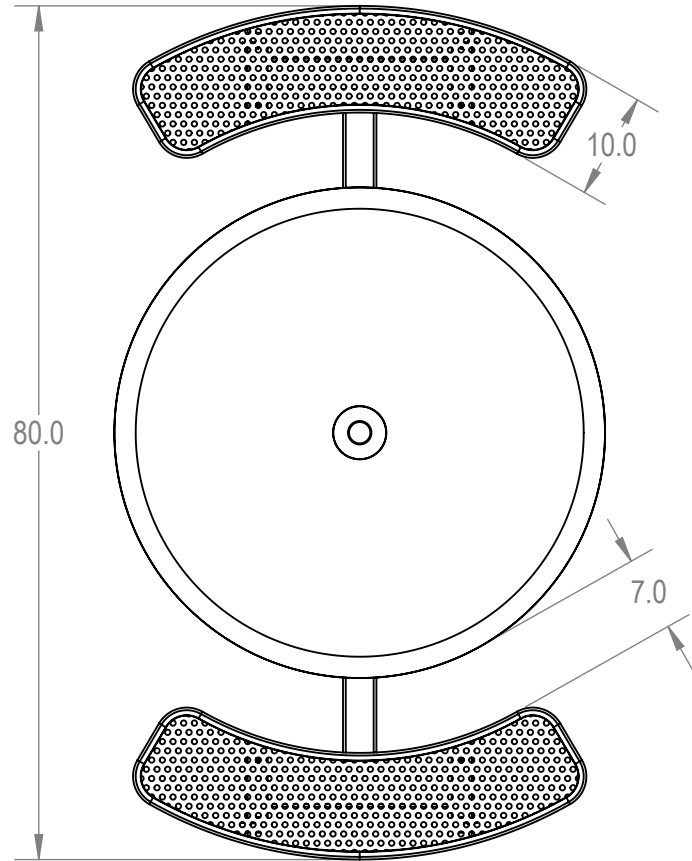

SKU: 766pt170

- Variations:  
 766pt170-12  
 766pt170-24  
 766pt170-36  
 766pt170-48  
 766pt170-60  
 766pt170-72  
 766pt170-84  
 766pt170-96  
 766pt170-108  
 766pt170-120  
 766pt170-132  
 766pt170-144  
 766pt170-156  
 766pt170-168  
 766pt170-180  
 766pt170-192  
 766pt170-204  
 766pt170-216  
 766pt170-228  
 766pt170-240  
 766pt170-252  
 766pt170-264

	NAME	DATE
DRAWN	GM	2/16/2016
SALES APPR.		
CLIENT APPR.		
MFG APPR.		
Q.A.		

Design By -

**CADWorksPro**  
Chicago, IL

[www.cadworkspro.com](http://www.cadworkspro.com)

**ParkTastic**

TITLE:  
46" Solid Top Pedestal Table - 2 Seat - Surface Mount

**Perforated Seat Version**

SIZE	DWG. NO.	REV
<b>A</b>	<b>766pt170</b>	

WEIGHT:

SHEET 3 OF 3