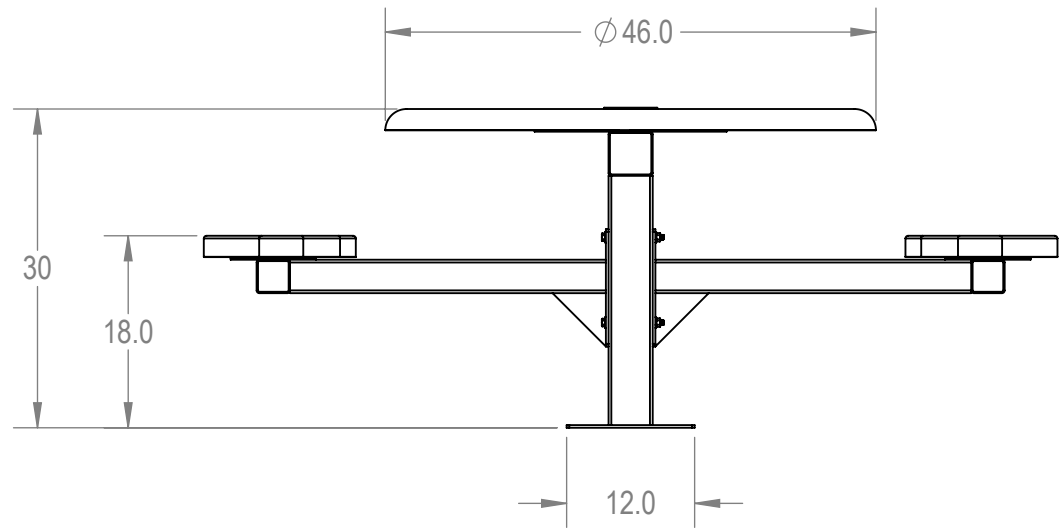

SKU: 766pt170
 Variations:
 766pt170-6
 766pt170-18
 766pt170-30
 766pt170-42
 766pt170-54
 766pt170-66
 766pt170-78
 766pt170-90
 766pt170-102
 766pt170-114
 766pt170-126
 766pt170-138
 766pt170-150
 766pt170-162
 766pt170-174
 766pt170-186
 766pt170-198
 766pt170-210
 766pt170-222
 766pt170-234
 766pt170-246
 766pt170-258

	NAME	DATE
DRAWN	GM	2/16/2016
SALES APPR.		
CLIENT APPR.		
MFG APPR.		
Q.A.		

Design By -

CADWorksPro
 Chicago, IL

www.cadworkspro.com

ParkTastic

TITLE:
 46" Solid Top Pedestal Table - 2 Seat - Surface Mount

Expanded Seat Version

SIZE	DWG. NO.	REV
A	766pt170	

WEIGHT:

SHEET 2 OF 3