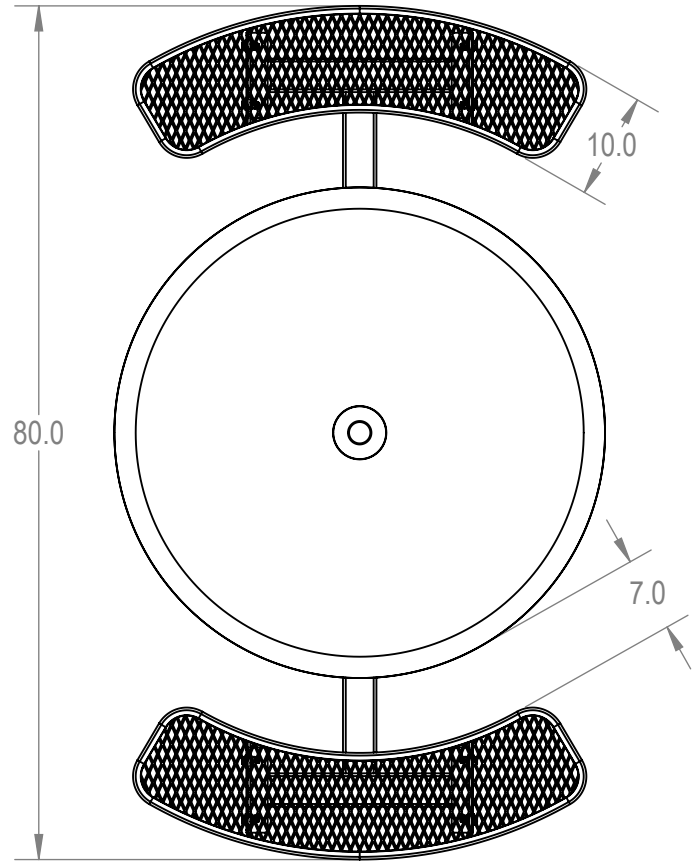

SKU: 766pt170
 Variations:
 766pt170-6
 766pt170-18
 766pt170-30
 766pt170-42
 766pt170-54
 766pt170-66
 766pt170-78
 766pt170-90
 766pt170-102
 766pt170-114
 766pt170-126
 766pt170-138
 766pt170-150
 766pt170-162
 766pt170-174
 766pt170-186
 766pt170-198
 766pt170-210
 766pt170-222
 766pt170-234
 766pt170-246
 766pt170-258

	NAME	DATE
DRAWN	GM	2/16/2016
SALES APPR.		
CLIENT APPR.		
MFG APPR.		
Q.A.		

Design By -

CADWorksPro
 Chicago, IL

www.cadworkspro.com

ParkTastic

TITLE:
 46" Solid Top Pedestal Table - 2 Seat - Surface Mount

Expanded Seat Version

SIZE	DWG. NO.	REV
A	766pt170	

WEIGHT:

SHEET 2 OF 3