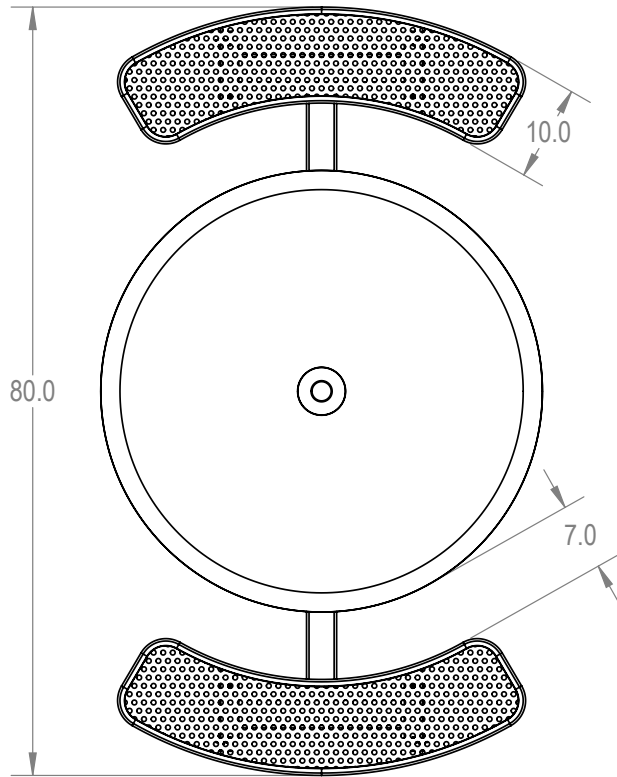

SKU: 766pt170
 Variations:
 766pt170-11
 766pt170-23
 766pt170-35
 766pt170-47
 766pt170-59
 766pt170-71
 766pt170-83
 766pt170-95
 766pt170-107
 766pt170-119
 766pt170-131
 766pt170-143
 766pt170-155
 766pt170-167
 766pt170-179
 766pt170-191
 766pt170-203
 766pt170-215
 766pt170-227
 766pt170-239
 766pt170-251
 766pt170-263

	NAME	DATE
DRAWN	GM	2/16/2016
SALES APPR.		
CLIENT APPR.		
MFG APPR.		
Q.A.		

Design By -

CADWorksPro
Chicago, IL

www.cadworkspro.com

ParkTastic

TITLE:

46" Solid Top Pedestal Table - 2 Seat - Inground

Perforated Seat Version

SIZE
A

DWG. NO.
766pt170

REV

WEIGHT:

SHEET 3 OF 3