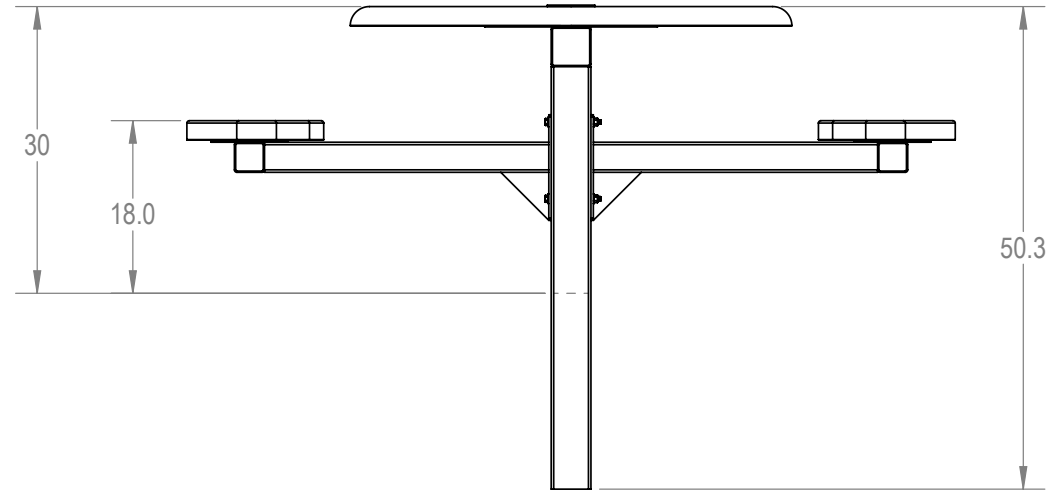

SKU: 766pt170
 Variations:
 766pt170-11
 766pt170-23
 766pt170-35
 766pt170-47
 766pt170-59
 766pt170-71
 766pt170-83
 766pt170-95
 766pt170-107
 766pt170-119
 766pt170-131
 766pt170-143
 766pt170-155
 766pt170-167
 766pt170-179
 766pt170-191
 766pt170-203
 766pt170-215
 766pt170-227
 766pt170-239
 766pt170-251
 766pt170-263

	NAME	DATE
DRAWN	GM	2/16/2016
SALES APPR.		
CLIENT APPR.		
MFG APPR.		
Q.A.		

Design By -

CADWorksPro
Chicago, IL

www.cadworkspro.com

ParkTastic

TITLE:

46" Solid Top Pedestal Table - 2 Seat - Inground

Perforated Seat Version

SIZE
A

DWG. NO.
766pt170

REV

WEIGHT:

SHEET 3 OF 3