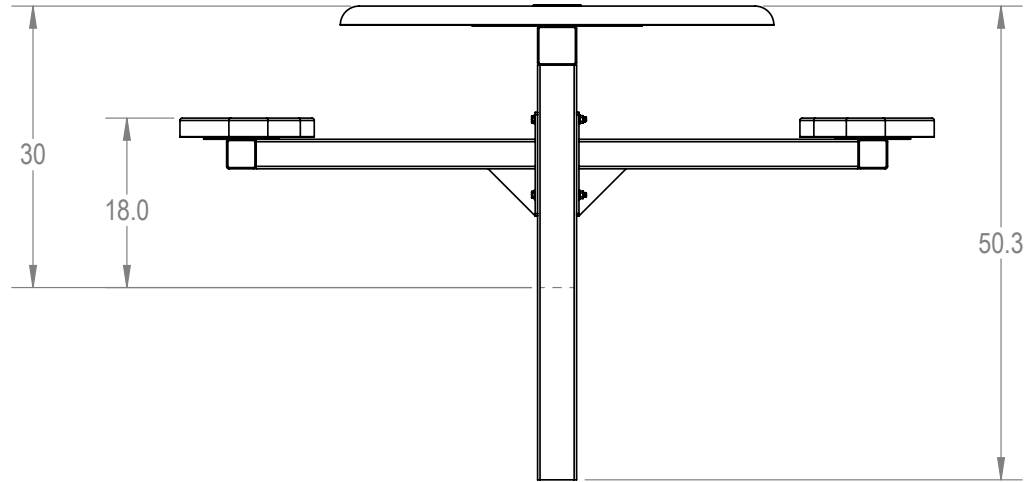

SKU: 766pt170
 Variations:
 766pt170-5
 766pt170-17
 766pt170-29
 766pt170-41
 766pt170-53
 766pt170-65
 766pt170-77
 766pt170-89
 766pt170-101
 766pt170-113
 766pt170-125
 766pt170-137
 766pt170-149
 766pt170-161
 766pt170-173
 766pt170-185
 766pt170-197
 766pt170-209
 766pt170-221
 766pt170-233
 766pt170-245
 766pt170-257

ParkTastic

TITLE:

46" Solid Top Pedestal Table - 2 Seat - Inground

Expanded Seat Version

| SIZE | DWG. NO. | REV |
|----------|-----------------|-----|
| A | 766pt170 | |

WEIGHT:

SHEET 2 OF 3