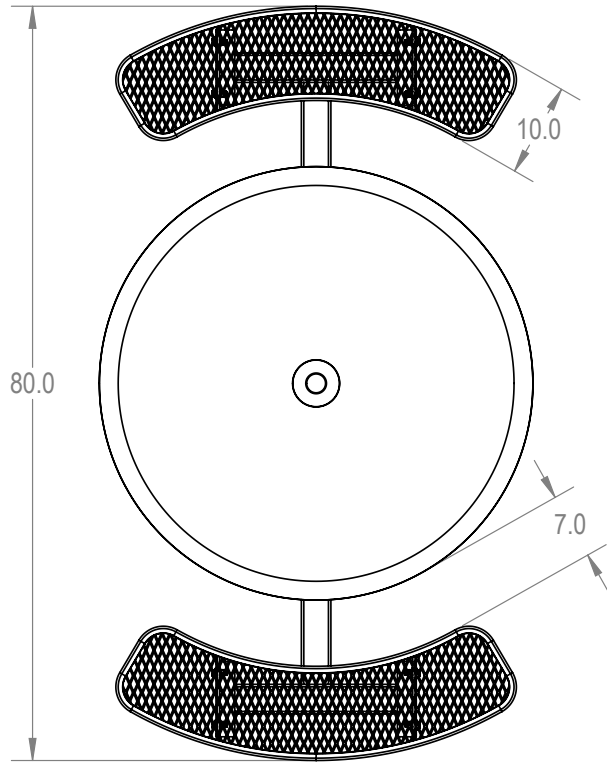

SKU: 766pt170
 Variations:
 766pt170-5
 766pt170-17
 766pt170-29
 766pt170-41
 766pt170-53
 766pt170-65
 766pt170-77
 766pt170-89
 766pt170-101
 766pt170-113
 766pt170-125
 766pt170-137
 766pt170-149
 766pt170-161
 766pt170-173
 766pt170-185
 766pt170-197
 766pt170-209
 766pt170-221
 766pt170-233
 766pt170-245
 766pt170-257

ParkTastic

TITLE:

46" Solid Top Pedestal Table - 2 Seat - Inground

Expanded Seat Version

| SIZE | DWG. NO. | REV |
|----------|-----------------|-----|
| A | 766pt170 | |

WEIGHT:

SHEET 2 OF 3