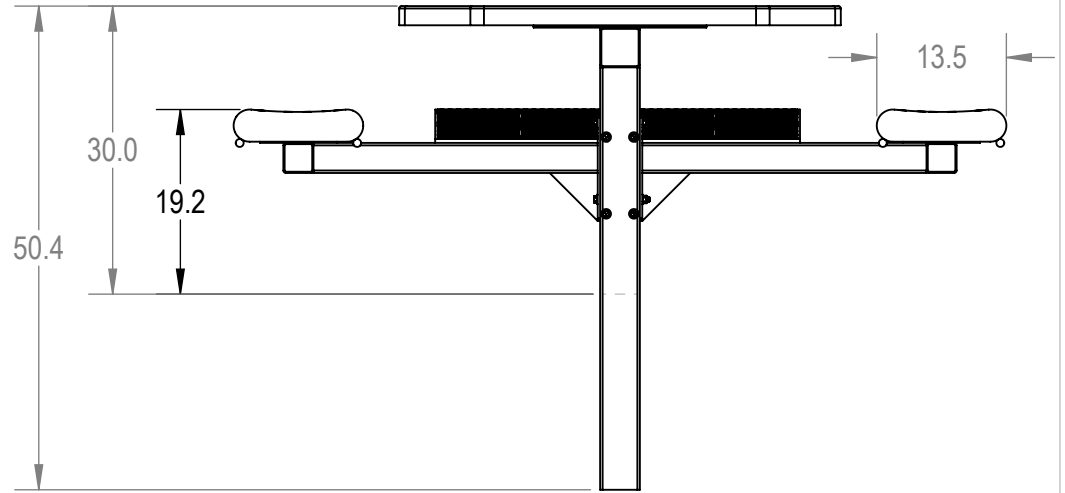

SKU: 766pt165
 Variations:
 766pt165-3
 766pt165-15
 766pt165-27
 766pt165-39
 766pt165-51
 766pt165-63
 766pt165-75
 766pt165-87
 766pt165-99
 766pt165-111
 766pt165-123
 766pt165-135
 766pt165-147
 766pt165-159
 766pt165-171
 766pt165-183
 766pt165-195
 766pt165-207
 766pt165-219
 766pt165-231
 766pt165-243
 766pt165-255

ParkTastic

TITLE:
 46" Octagon Rolled Pedestal Table - 3 Seat - Inground

Expanded Metal Version

| SIZE | DWG. NO. | REV |
|----------|-----------------|-----|
| A | 766pt165 | |

WEIGHT: SHEET 2 OF 3