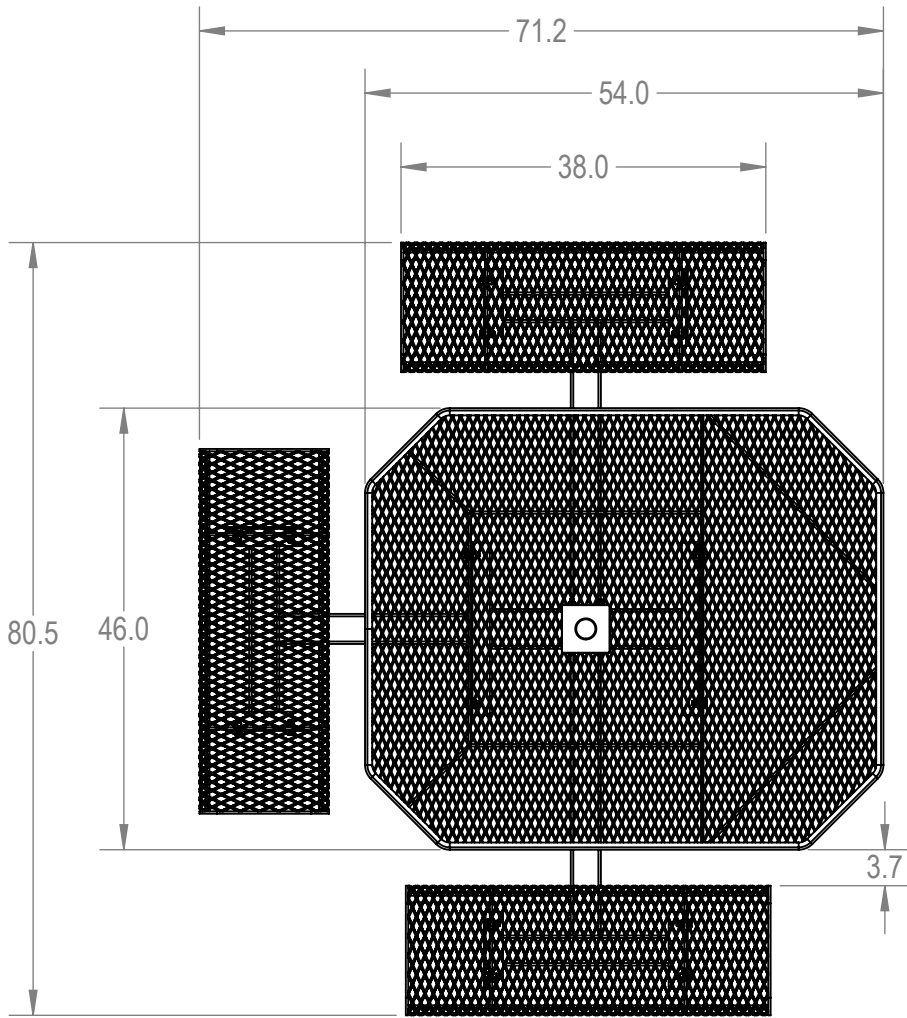

SKU: 766pt165
 Variations:
 766pt165-3
 766pt165-15
 766pt165-27
 766pt165-39
 766pt165-51
 766pt165-63
 766pt165-75
 766pt165-87
 766pt165-99
 766pt165-111
 766pt165-123
 766pt165-135
 766pt165-147
 766pt165-159
 766pt165-171
 766pt165-183
 766pt165-195
 766pt165-207
 766pt165-219
 766pt165-231
 766pt165-243
 766pt165-255

ParkTastic

TITLE:
 46" Octagon Rolled Pedestal Table - 3 Seat - Inground

Expanded Metal Version

| SIZE | DWG. NO. | REV |
|----------|-----------------|-----|
| A | 766pt165 | |

WEIGHT: SHEET 2 OF 3