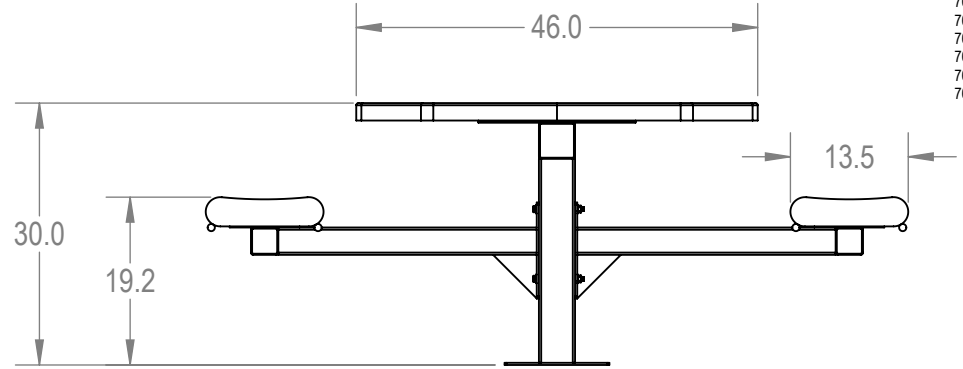

SKU: 766pt165

- Variations:  
 766pt165-12  
 766pt165-24  
 766pt165-36  
 766pt165-48  
 766pt165-60  
 766pt165-72  
 766pt165-84  
 766pt165-96  
 766pt165-108  
 766pt165-120  
 766pt165-132  
 766pt165-144  
 766pt165-156  
 766pt165-168  
 766pt165-180  
 766pt165-192  
 766pt165-204  
 766pt165-216  
 766pt165-228  
 766pt165-240  
 766pt165-252  
 766pt165-264

**Perforated Metal Version**

SIZE	DWG. NO.	REV
<b>A</b>	<b>766pt165</b>	

WEIGHT:

SHEET 3 OF 3