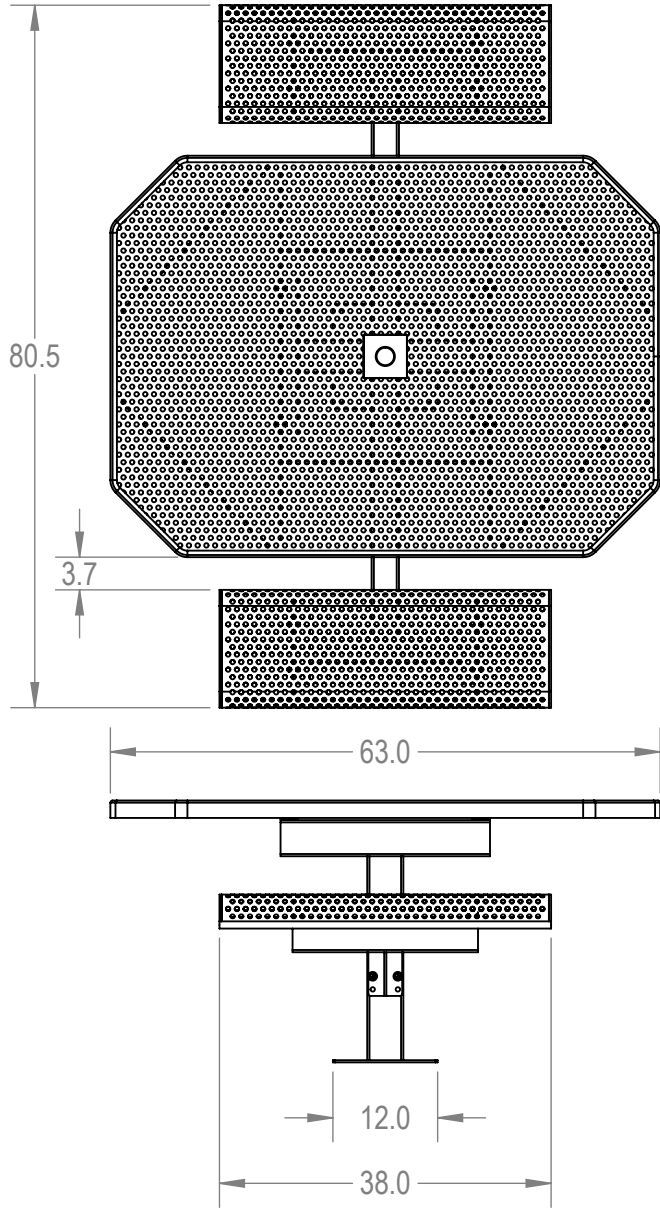

SKU: 766pt165

- Variations:  
 766pt165-12  
 766pt165-24  
 766pt165-36  
 766pt165-48  
 766pt165-60  
 766pt165-72  
 766pt165-84  
 766pt165-96  
 766pt165-108  
 766pt165-120  
 766pt165-132  
 766pt165-144  
 766pt165-156  
 766pt165-168  
 766pt165-180  
 766pt165-192  
 766pt165-204  
 766pt165-216  
 766pt165-228  
 766pt165-240  
 766pt165-252  
 766pt165-264

	NAME	DATE
DRAWN	GM	2/13/2016
SALES APPR.		
CLIENT APPR.		
MFG APPR.		
Q.A.		

Design By -

**CADWorksPro**  
Chicago, IL

[www.cadworkspro.com](http://www.cadworkspro.com)

**ParkTastic**

TITLE:  
46" Octagon Rolled Pedestal Table - 2 Seat - Surface Mount

**Perforated Metal Version**

SIZE	DWG. NO.	REV
<b>A</b>	<b>766pt165</b>	

WEIGHT:

SHEET 3 OF 3