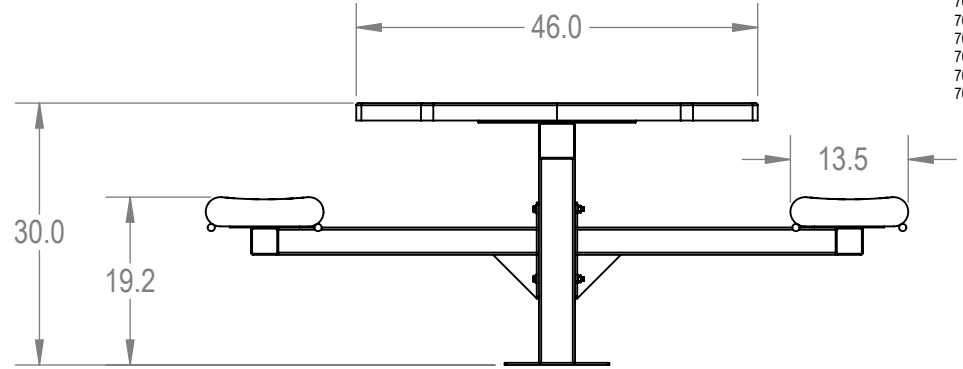

SKU: 766pt165

Variations:

- 766pt165-6
- 766pt165-18
- 766pt165-30
- 766pt165-42
- 766pt165-54
- 766pt165-66
- 766pt165-78
- 766pt165-90
- 766pt165-102
- 766pt165-114
- 766pt165-126
- 766pt165-138
- 766pt165-150
- 766pt165-162
- 766pt165-174
- 766pt165-186
- 766pt165-198
- 766pt165-210
- 766pt165-222
- 766pt165-234
- 766pt165-246
- 766pt165-258

	NAME	DATE
DRAWN	GM	2/13/2016
SALES APPR.		
CLIENT APPR.		
MFG APPR.		
Q.A.		

Design By -

CADWorksPro
Chicago, IL

www.cadworkspro.com

ParkTastic

TITLE:
46" Octagon Rolled Pedestal Table - 2 Seat - Surface Mount

Expanded Metal Version

SIZE	DWG. NO.	REV
A	766pt165	

WEIGHT:

SHEET 2 OF 3