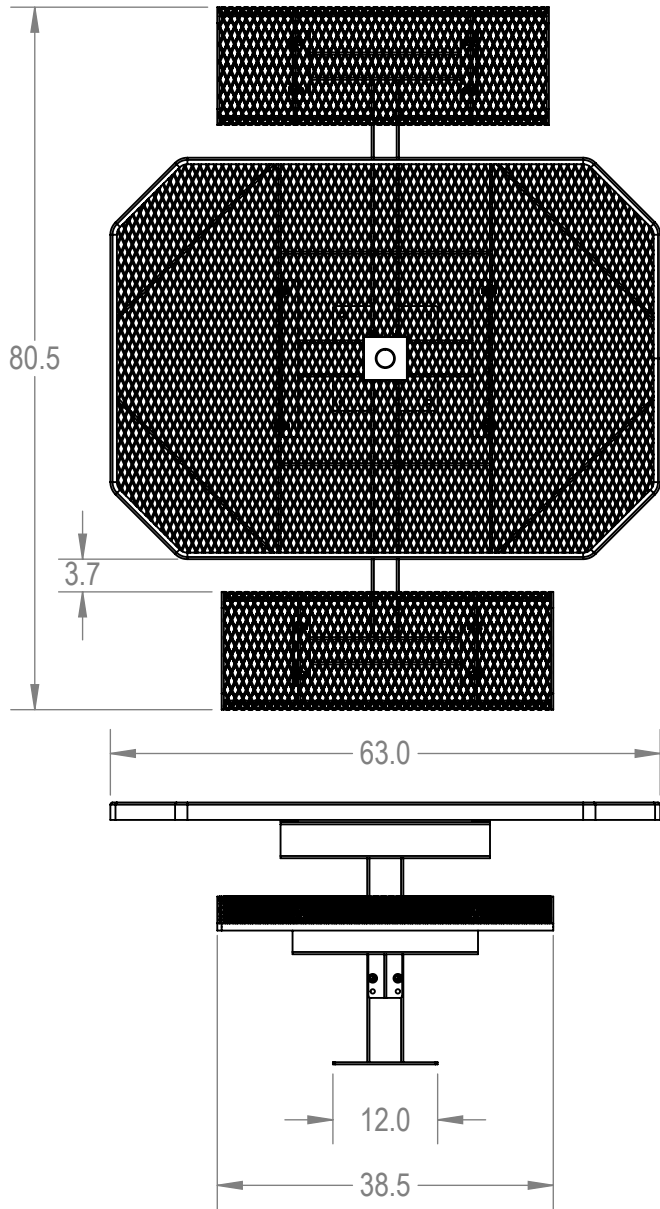

SKU: 766pt165

Variations:

- 766pt165-6
- 766pt165-18
- 766pt165-30
- 766pt165-42
- 766pt165-54
- 766pt165-66
- 766pt165-78
- 766pt165-90
- 766pt165-102
- 766pt165-114
- 766pt165-126
- 766pt165-138
- 766pt165-150
- 766pt165-162
- 766pt165-174
- 766pt165-186
- 766pt165-198
- 766pt165-210
- 766pt165-222
- 766pt165-234
- 766pt165-246
- 766pt165-258

	NAME	DATE
DRAWN	GM	2/13/2016
SALES APPR.		
CLIENT APPR.		
MFG APPR.		
Q.A.		

Design By -

CADWorksPro
Chicago, IL

www.cadworkspro.com

ParkTastic

TITLE:
46" Octagon Rolled Pedestal Table - 2 Seat - Surface Mount

Expanded Metal Version

SIZE	DWG. NO.	REV
A	766pt165	

WEIGHT:

SHEET 2 OF 3