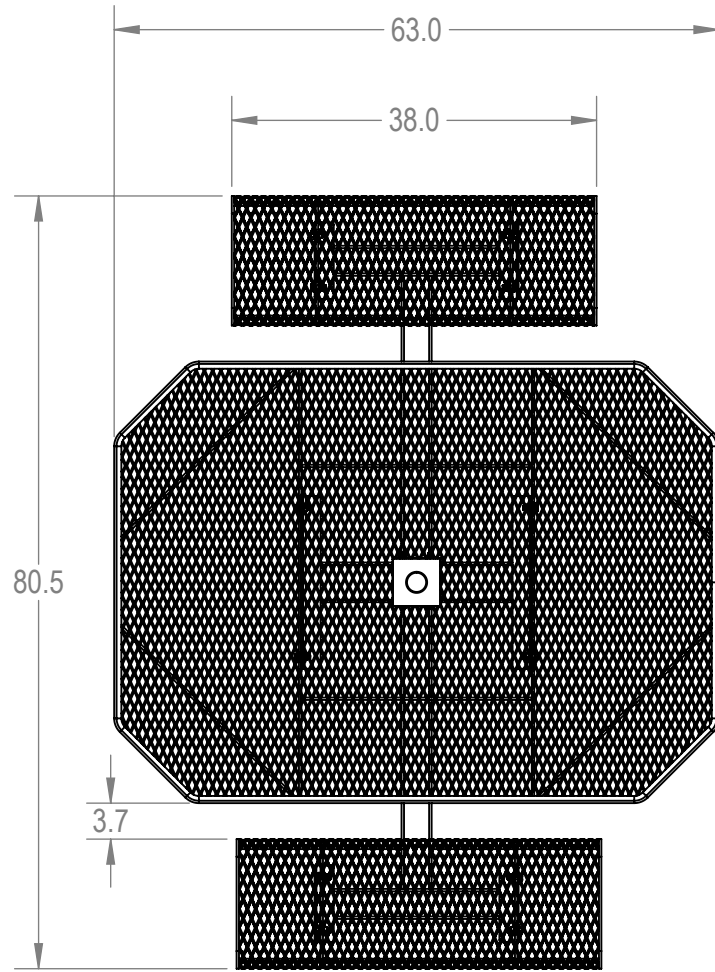

SKU: 766pt165
 Variations:
 766pt165-5
 766pt165-17
 766pt165-29
 766pt165-41
 766pt165-53
 766pt165-65
 766pt165-77
 766pt165-89
 766pt165-101
 766pt165-113
 766pt165-125
 766pt165-137
 766pt165-149
 766pt165-161
 766pt165-173
 766pt165-185
 766pt165-197
 766pt165-209
 766pt165-221
 766pt165-233
 766pt165-245
 766pt165-257

	NAME	DATE
DRAWN	GM	1/3/2016
SALES APPR.		
CLIENT APPR.		
MFG APPR.		
Q.A.		

Design By -

CADWorksPro
Chicago, IL

www.cadworkspro.com

ParkTastic

TITLE:
46" Octagon Rolled Pedestal Table - 2 Seat - Inground

Expanded Metal Version

SIZE	DWG. NO.	REV
A	766pt165	

WEIGHT:

SHEET 2 OF 3