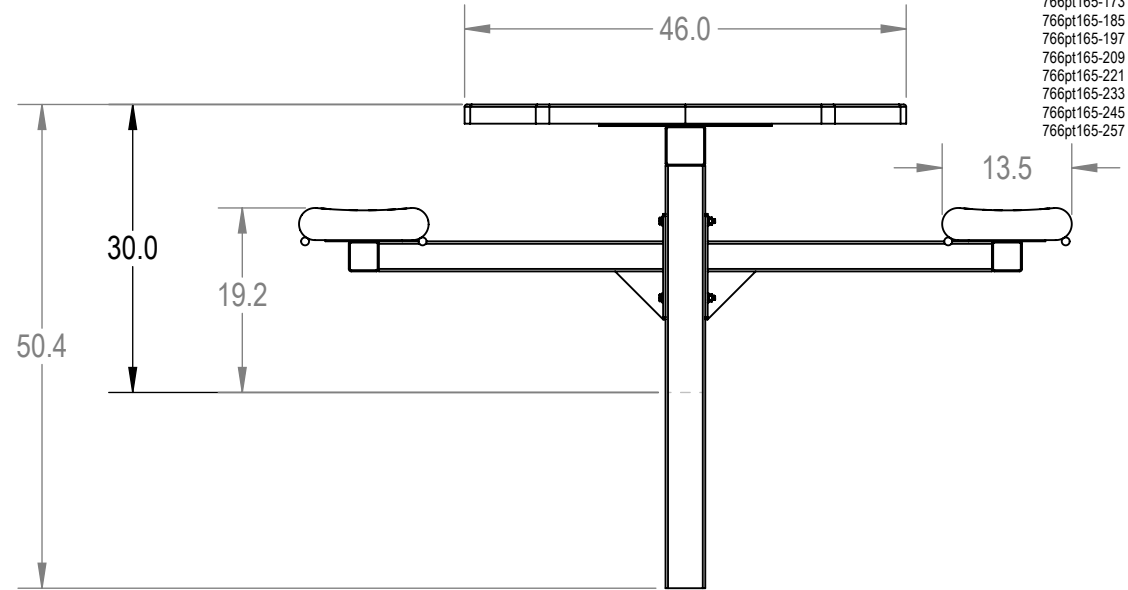

SKU: 766pt165
 Variations:
 766pt165-5
 766pt165-17
 766pt165-29
 766pt165-41
 766pt165-53
 766pt165-65
 766pt165-77
 766pt165-89
 766pt165-101
 766pt165-113
 766pt165-125
 766pt165-137
 766pt165-149
 766pt165-161
 766pt165-173
 766pt165-185
 766pt165-197
 766pt165-209
 766pt165-221
 766pt165-233
 766pt165-245
 766pt165-257

	NAME	DATE
DRAWN	GM	1/3/2016
SALES APPR.		
CLIENT APPR.		
MFG APPR.		
Q.A.		

Design By -

CADWorksPro
Chicago, IL

www.cadworkspro.com

ParkTastic

TITLE:
46" Octagon Rolled Pedestal Table - 2 Seat - Inground

Expanded Metal Version

SIZE	DWG. NO.	REV
A	766pt165	

WEIGHT:

SHEET 2 OF 3