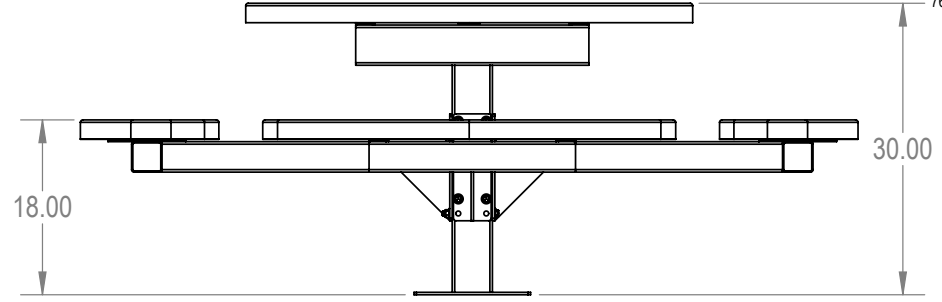

SKU: 766pt155
 Variations:
 766pt155-8
 766pt155-20
 766pt155-32
 766pt155-44
 766pt155-56
 766pt155-68
 766pt155-80
 766pt155-92
 766pt155-104
 766pt155-116
 766pt155-128
 766pt155-140
 766pt155-152
 766pt155-164
 766pt155-176
 766pt155-188
 766pt155-200
 766pt155-212
 766pt155-224
 766pt155-236
 766pt155-248
 766pt155-260

	NAME	DATE
DRAWN	GM	1/3/2016
SALES APPR.		
CLIENT APPR.		
MFG APPR.		
Q.A.		

Design By -
CADWorksPro
 Chicago, IL
www.cadworkspro.com

ParkTastic
 TITLE:
 46" Round Top Pedestal Table - Surface Mount

Perforated Metal Version
 SIZE DWG. NO. REV
A 766pt155
 WEIGHT: SHEET 3 OF 3