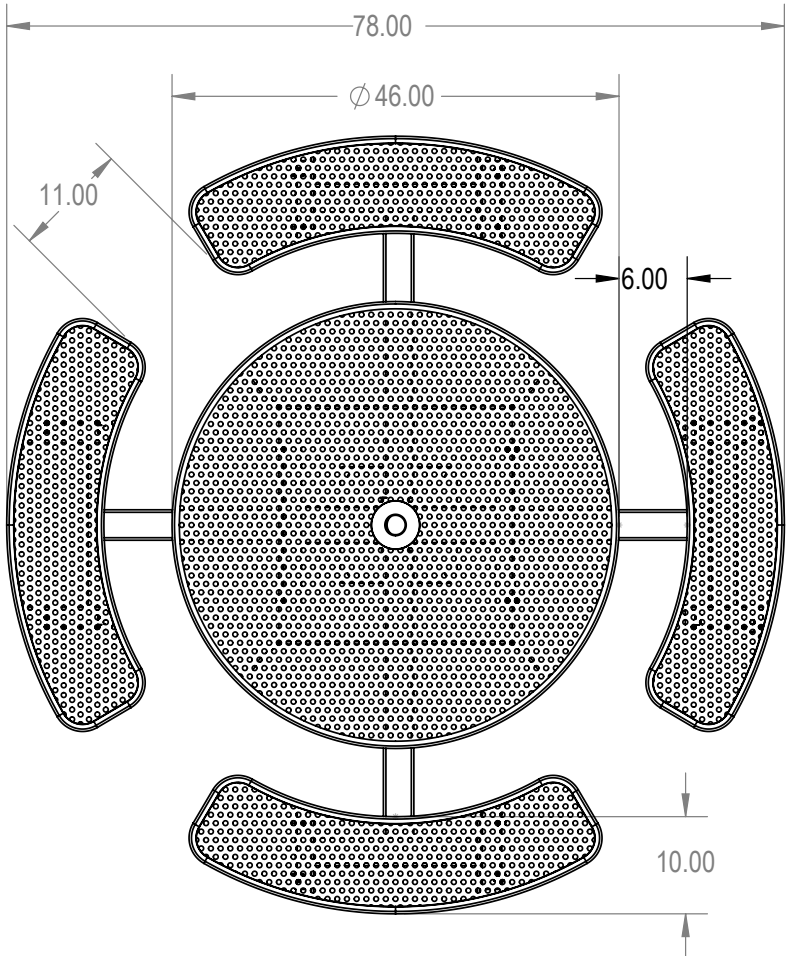

SKU: 766pt155
 Variations:
 766pt155-8
 766pt155-20
 766pt155-32
 766pt155-44
 766pt155-56
 766pt155-68
 766pt155-80
 766pt155-92
 766pt155-104
 766pt155-116
 766pt155-128
 766pt155-140
 766pt155-152
 766pt155-164
 766pt155-176
 766pt155-188
 766pt155-200
 766pt155-212
 766pt155-224
 766pt155-236
 766pt155-248
 766pt155-260

	NAME	DATE
DRAWN	GM	1/3/2016
SALES APPR.		
CLIENT APPR.		
MFG APPR.		
Q.A.		

Design By -
CADWorksPro
 Chicago, IL
www.cadworkspro.com

ParkTastic
 TITLE:
 46" Round Top Pedestal Table - Surface Mount

Perforated Metal Version
 SIZE DWG. NO. REV
A 766pt155
 WEIGHT: SHEET 3 OF 3