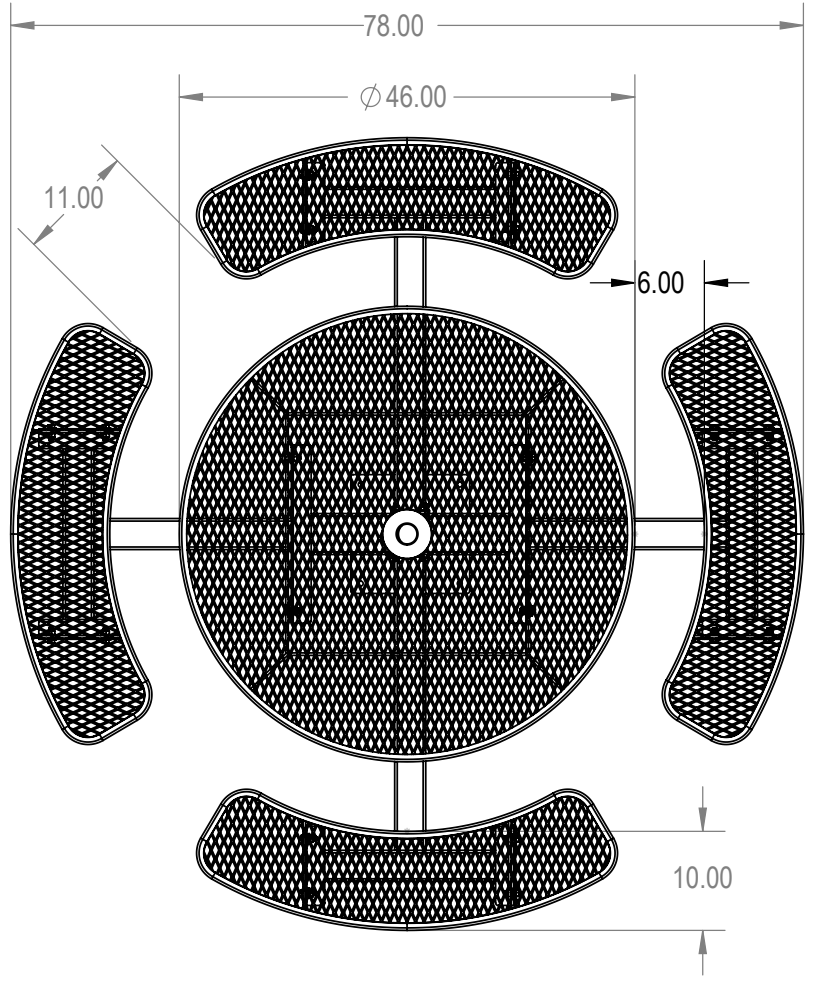

SKU: 766pt155
 Variations:
 766pt155-2
 766pt155-14
 766pt155-26
 766pt155-38
 766pt155-50
 766pt155-62
 766pt155-74
 766pt155-86
 766pt155-98
 766pt155-110
 766pt155-122
 766pt155-134
 766pt155-146
 766pt155-158
 766pt155-170
 766pt155-182
 766pt155-194
 766pt155-206
 766pt155-218
 766pt155-230
 766pt155-242
 766pt155-254

	NAME	DATE
DRAWN	GM	1/3/2016
SALES APPR.		
CLIENT APPR.		
MFG APPR.		
Q.A.		

Design By -
CADWorksPro
 Chicago, IL
www.cadworkspro.com

ParkTastic		
TITLE: 46" Round Top Pedestal Table - Surface Mount		
Expanded Metal Version		
SIZE A	DWG. NO. 766pt155	REV
WEIGHT:		SHEET 2 OF 3