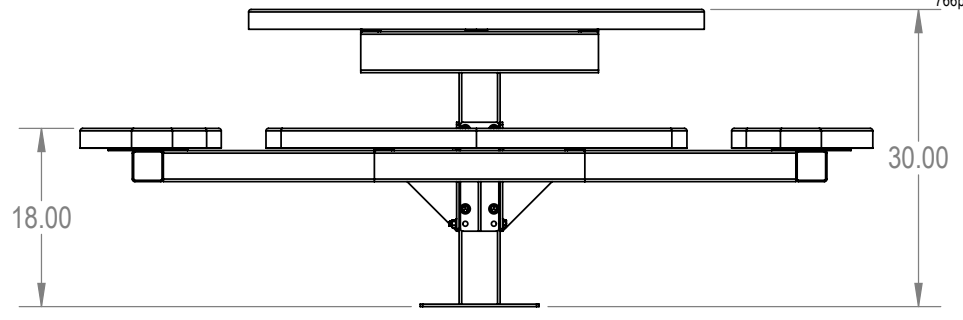

SKU: 766pt155
 Variations:
 766pt155-2
 766pt155-14
 766pt155-26
 766pt155-38
 766pt155-50
 766pt155-62
 766pt155-74
 766pt155-86
 766pt155-98
 766pt155-110
 766pt155-122
 766pt155-134
 766pt155-146
 766pt155-158
 766pt155-170
 766pt155-182
 766pt155-194
 766pt155-206
 766pt155-218
 766pt155-230
 766pt155-242
 766pt155-254

	NAME	DATE
DRAWN	GM	1/3/2016
SALES APPR.		
CLIENT APPR.		
MFG APPR.		
Q.A.		

Design By -
CADWorksPro
 Chicago, IL
www.cadworkspro.com

ParkTastic		
TITLE: 46" Round Top Pedestal Table - Surface Mount		
Expanded Metal Version		
SIZE A	DWG. NO. 766pt155	REV
WEIGHT:		SHEET 2 OF 3