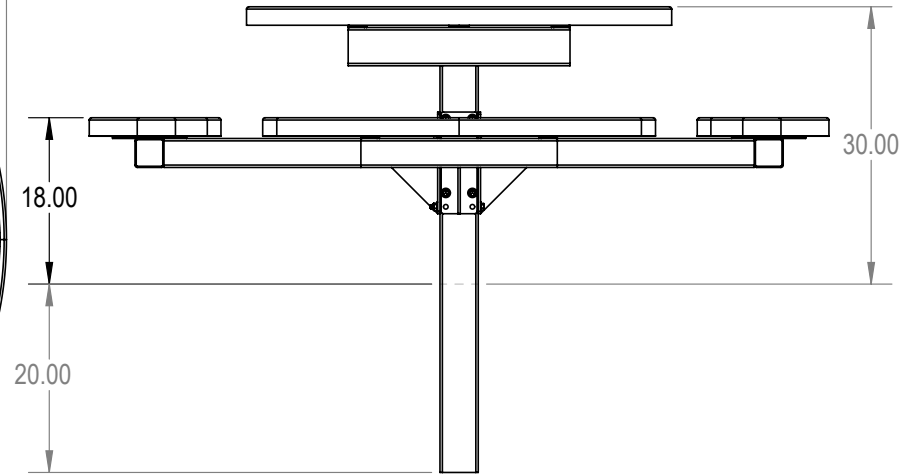

SKU: 766pt155
 Variations:
 766pt155-7
 766pt155-19
 766pt155-31
 766pt155-43
 766pt155-55
 766pt155-67
 766pt155-79
 766pt155-91
 766pt155-103
 766pt155-115
 766pt155-127
 766pt155-139
 766pt155-151
 766pt155-163
 766pt155-175
 766pt155-187
 766pt155-199
 766pt155-211
 766pt155-223
 766pt155-235
 766pt155-247
 766pt155-259

	NAME	DATE
DRAWN	GM	1/3/2016
SALES APPR.		
CLIENT APPR.		
MFG APPR.		
Q.A.		

Design By -

CADWorksPro
 Chicago, IL

www.cadworkspro.com

ParkTastic

TITLE:

46" Round Top Pedestal Table - Inground

Perforated Metal Version

SIZE	DWG. NO.	REV
A	766pt155	

WEIGHT:

SHEET 3 OF 3