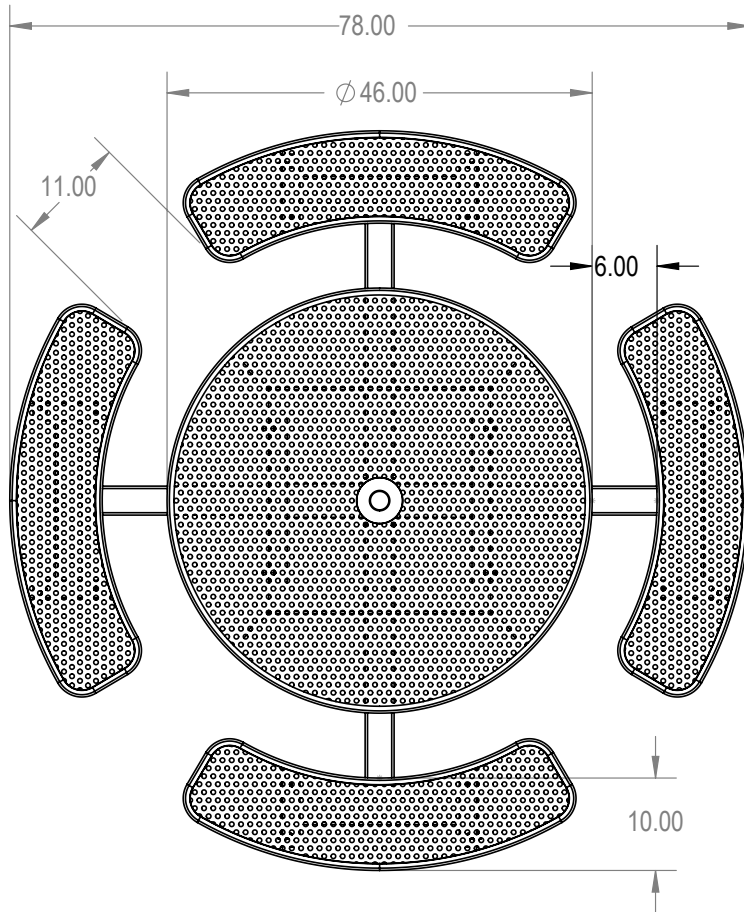

SKU: 766pt155
 Variations:
 766pt155-7
 766pt155-19
 766pt155-31
 766pt155-43
 766pt155-55
 766pt155-67
 766pt155-79
 766pt155-91
 766pt155-103
 766pt155-115
 766pt155-127
 766pt155-139
 766pt155-151
 766pt155-163
 766pt155-175
 766pt155-187
 766pt155-199
 766pt155-211
 766pt155-223
 766pt155-235
 766pt155-247
 766pt155-259

	NAME	DATE
DRAWN	GM	1/3/2016
SALES APPR.		
CLIENT APPR.		
MFG APPR.		
Q.A.		

Design By -

CADWorksPro
 Chicago, IL

www.cadworkspro.com

ParkTastic

TITLE:

46" Round Top Pedestal Table - Inground

Perforated Metal Version

SIZE	DWG. NO.	REV
A	766pt155	

WEIGHT:

SHEET 3 OF 3