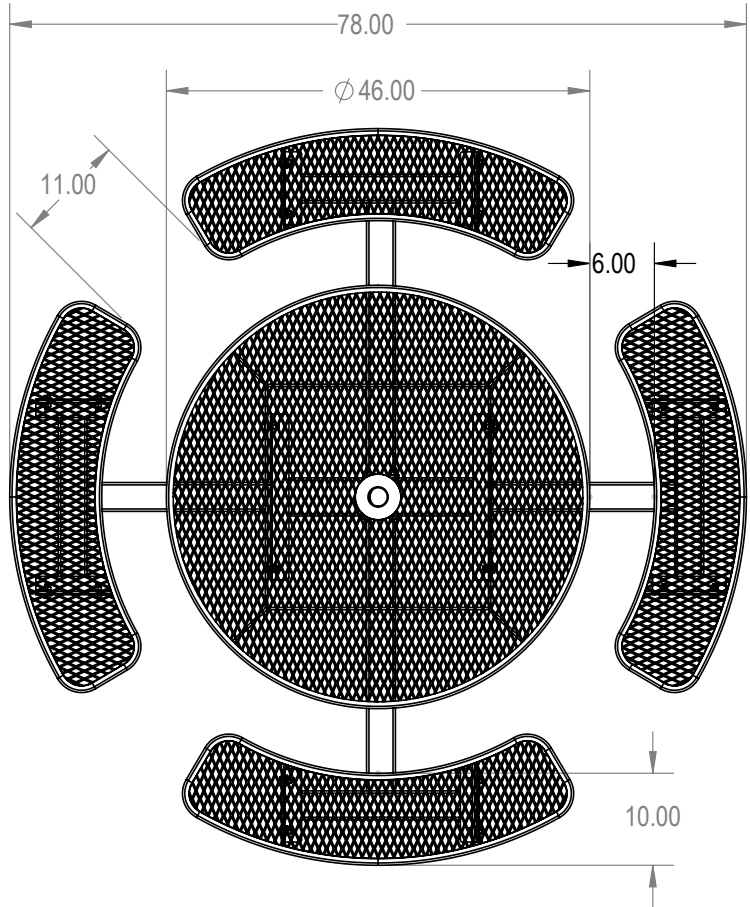

SKU: 766pt155
 Variations:
 766pt155-1
 766pt155-13
 766pt155-25
 766pt155-37
 766pt155-49
 766pt155-61
 766pt155-73
 766pt155-85
 766pt155-97
 766pt155-109
 766pt155-121
 766pt155-133
 766pt155-145
 766pt155-157
 766pt155-169
 766pt155-181
 766pt155-193
 766pt155-205
 766pt155-217
 766pt155-229
 766pt155-241
 766pt155-253

	NAME	DATE
DRAWN	GM	1/3/2016
SALES APPR.		
CLIENT APPR.		
MFG APPR.		
Q.A.		

Design By -
CADWorksPro
 Chicago, IL
www.cadworkspro.com

ParkTastic		
TITLE: 46" Round Top Pedestal Table - Inground		
Expanded Metal Version		
SIZE A	DWG. NO. 766pt155	REV
WEIGHT:		SHEET 2 OF 3