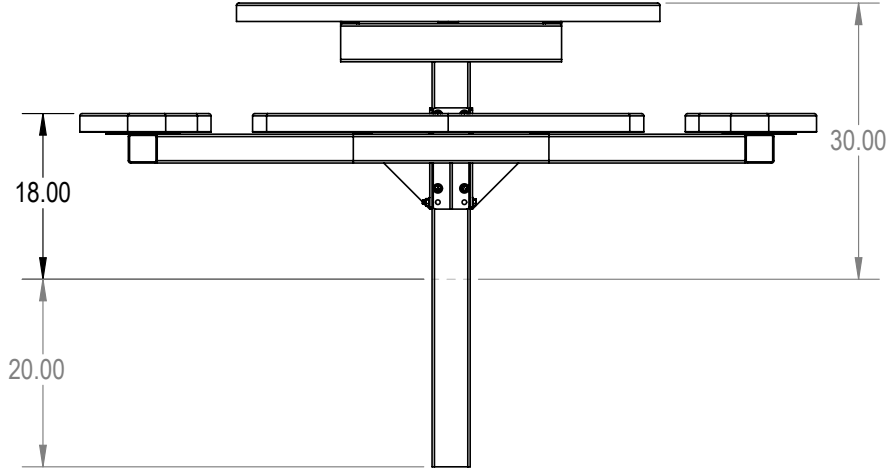

SKU: 766pt155
 Variations:
 766pt155-1
 766pt155-13
 766pt155-25
 766pt155-37
 766pt155-49
 766pt155-61
 766pt155-73
 766pt155-85
 766pt155-97
 766pt155-109
 766pt155-121
 766pt155-133
 766pt155-145
 766pt155-157
 766pt155-169
 766pt155-181
 766pt155-193
 766pt155-205
 766pt155-217
 766pt155-229
 766pt155-241
 766pt155-253

	NAME	DATE
DRAWN	GM	1/3/2016
SALES APPR.		
CLIENT APPR.		
MFG APPR.		
Q.A.		

Design By -
CADWorksPro
 Chicago, IL
www.cadworkspro.com

ParkTastic		
TITLE: 46" Round Top Pedestal Table - Inground		
Expanded Metal Version		
SIZE A	DWG. NO. 766pt155	REV
WEIGHT:		SHEET 2 OF 3