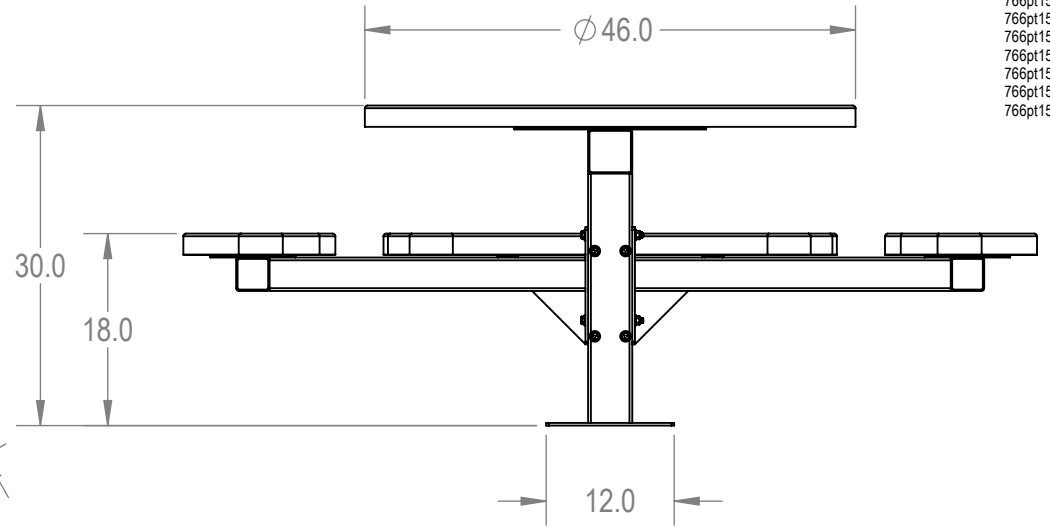

SKU: 766pt155  
 Variations:  
 766pt155-4  
 766pt155-16  
 766pt155-28  
 766pt155-40  
 766pt155-52  
 766pt155-64  
 766pt155-76  
 766pt155-88  
 766pt155-100  
 766pt155-112  
 766pt155-124  
 766pt155-136  
 766pt155-148  
 766pt155-160  
 766pt155-172  
 766pt155-184  
 766pt155-196  
 766pt155-208  
 766pt155-220  
 766pt155-232  
 766pt155-244  
 766pt155-256

	NAME	DATE
DRAWN	GM	2/16/2016
SALES APPR.		
CLIENT APPR.		
MFG APPR.		
Q.A.		

Design By -

**CADWorksPro**  
 Chicago, IL

[www.cadworkspro.com](http://www.cadworkspro.com)

**ParkTastic**

TITLE:

46" Round Top Pedestal Table - 3 Seat -Surface Mount

Expanded Seat Version

SIZE	DWG. NO.	REV
<b>A</b>	<b>766pt155</b>	

WEIGHT:

SHEET 2 OF 3