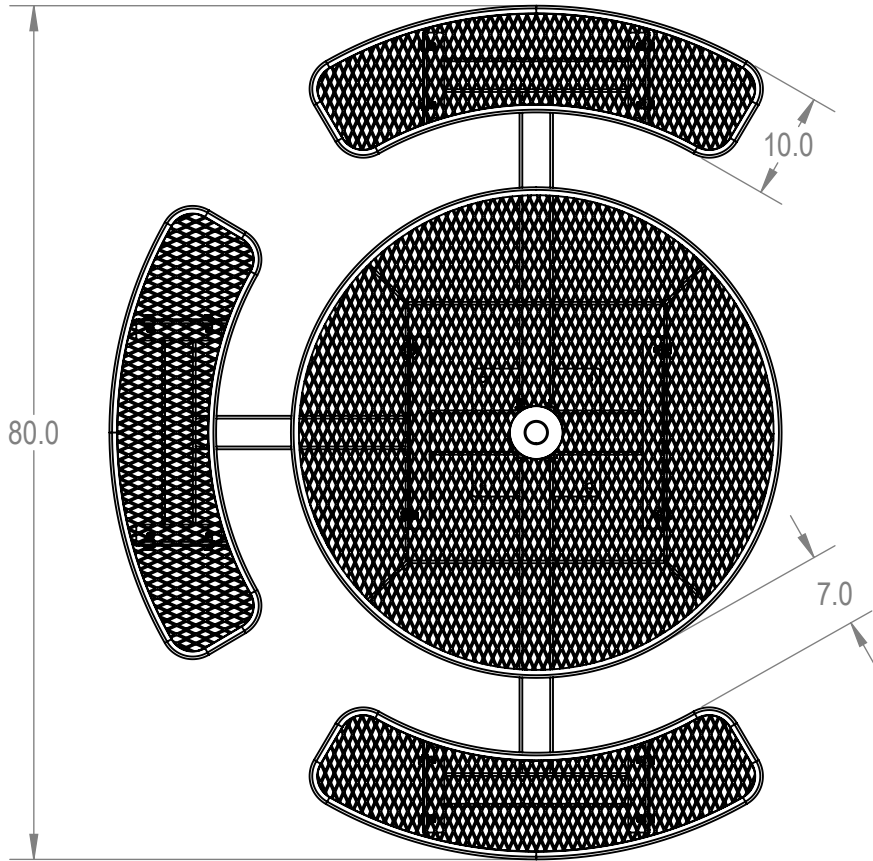

SKU: 766pt155  
 Variations:  
 766pt155-4  
 766pt155-16  
 766pt155-28  
 766pt155-40  
 766pt155-52  
 766pt155-64  
 766pt155-76  
 766pt155-88  
 766pt155-100  
 766pt155-112  
 766pt155-124  
 766pt155-136  
 766pt155-148  
 766pt155-160  
 766pt155-172  
 766pt155-184  
 766pt155-196  
 766pt155-208  
 766pt155-220  
 766pt155-232  
 766pt155-244  
 766pt155-256

	NAME	DATE
DRAWN	GM	2/16/2016
SALES APPR.		
CLIENT APPR.		
MFG APPR.		
Q.A.		

Design By -

**CADWorksPro**  
 Chicago, IL

[www.cadworkspro.com](http://www.cadworkspro.com)

**ParkTastic**

TITLE:

46" Round Top Pedestal Table - 3 Seat -Surface Mount

Expanded Seat Version

SIZE	DWG. NO.	REV
<b>A</b>	<b>766pt155</b>	

WEIGHT:

SHEET 2 OF 3