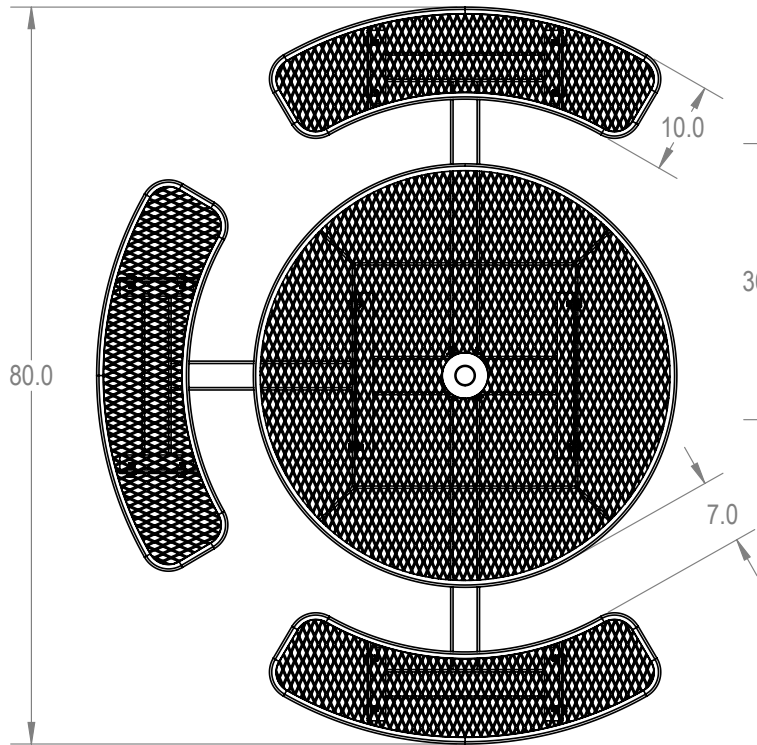

SKU: 766pt155
 Variations:
 766pt155-3
 766pt155-15
 766pt155-27
 766pt155-39
 766pt155-51
 766pt155-63
 766pt155-75
 766pt155-87
 766pt155-99
 766pt155-111
 766pt155-123
 766pt155-135
 766pt155-147
 766pt155-159
 766pt155-171
 766pt155-183
 766pt155-195
 766pt155-207
 766pt155-219
 766pt155-231
 766pt155-243
 766pt155-255

	NAME	DATE
DRAWN	GM	2/16/2016
SALES APPR.		
CLIENT APPR.		
MFG APPR.		
Q.A.		

Design By -

CADWorksPro
Chicago, IL

www.cadworkspro.com

ParkTastic

TITLE:

46" Round Top Pedestal Table - 3 Seat -Inground

Expanded Seat Version

SIZE	DWG. NO.	REV
A	766pt155	

WEIGHT:

SHEET 2 OF 3