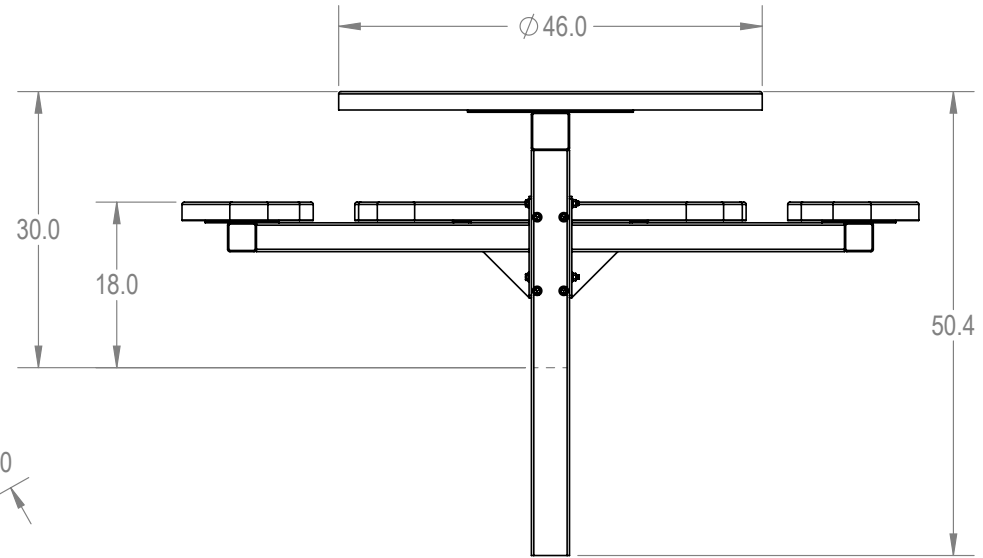

SKU: 766pt155
 Variations:
 766pt155-3
 766pt155-15
 766pt155-27
 766pt155-39
 766pt155-51
 766pt155-63
 766pt155-75
 766pt155-87
 766pt155-99
 766pt155-111
 766pt155-123
 766pt155-135
 766pt155-147
 766pt155-159
 766pt155-171
 766pt155-183
 766pt155-195
 766pt155-207
 766pt155-219
 766pt155-231
 766pt155-243
 766pt155-255

	NAME	DATE
DRAWN	GM	2/16/2016
SALES APPR.		
CLIENT APPR.		
MFG APPR.		
Q.A.		

Design By -

CADWorksPro
Chicago, IL

www.cadworkspro.com

ParkTastic

TITLE:

46" Round Top Pedestal Table - 3 Seat -Inground

Expanded Seat Version

SIZE	DWG. NO.	REV
A	766pt155	

WEIGHT:

SHEET 2 OF 3