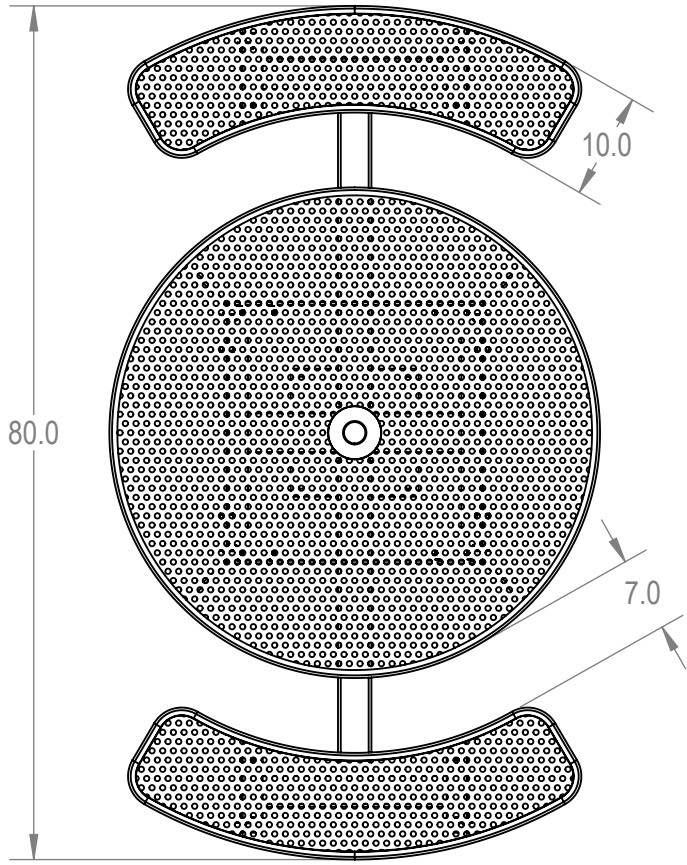

SKU: 766pt155
 Variations:
 766pt155-12
 766pt155-24
 766pt155-36
 766pt155-48
 766pt155-60
 766pt155-72
 766pt155-84
 766pt155-96
 766pt155-108
 766pt155-120
 766pt155-132
 766pt155-144
 766pt155-156
 766pt155-168
 766pt155-180
 766pt155-192
 766pt155-204
 766pt155-216
 766pt155-228
 766pt155-240
 766pt155-252
 766pt155-264

| | | |
|---|-----------------------------|--------------|
| ParkTastic | | |
| TITLE: 46" Round Top Pedestal Table - 2 Seat - Surface Mount | | |
| Perforated Seat Version | | |
| SIZE A | DWG. NO. 766pt155 | REV |
| WEIGHT: | | SHEET 3 OF 3 |