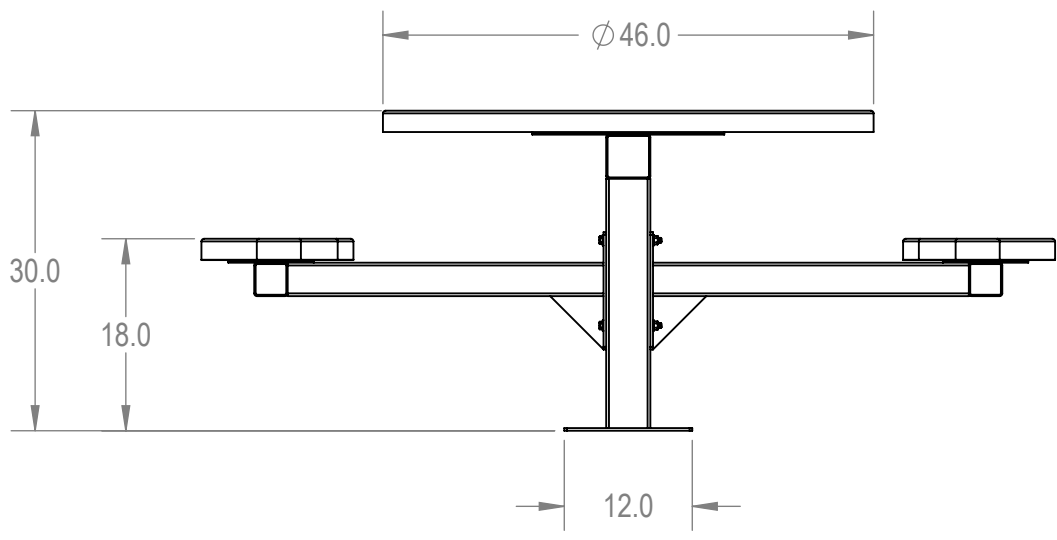

SKU: 766pt155
 Variations:
 766pt155-12
 766pt155-24
 766pt155-36
 766pt155-48
 766pt155-60
 766pt155-72
 766pt155-84
 766pt155-96
 766pt155-108
 766pt155-120
 766pt155-132
 766pt155-144
 766pt155-156
 766pt155-168
 766pt155-180
 766pt155-192
 766pt155-204
 766pt155-216
 766pt155-228
 766pt155-240
 766pt155-252
 766pt155-264

| | | |
|---|-----------------------------|--------------|
| ParkTastic | | |
| TITLE: 46" Round Top Pedestal Table - 2 Seat - Surface Mount | | |
| Perforated Seat Version | | |
| SIZE A | DWG. NO. 766pt155 | REV |
| WEIGHT: | | SHEET 3 OF 3 |