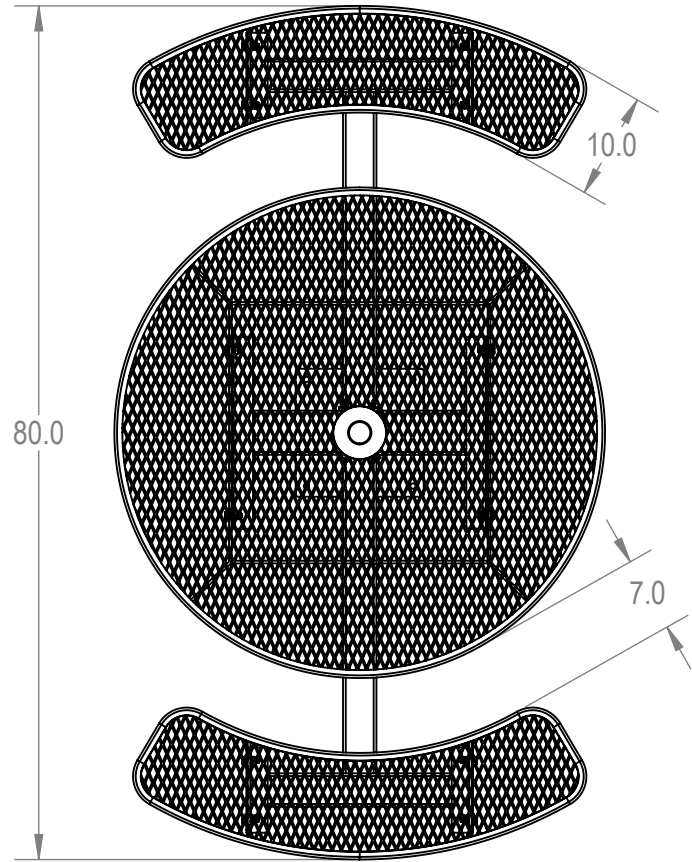

SKU: 766pt155  
 Variations:  
 766pt155-6  
 766pt155-18  
 766pt155-30  
 766pt155-42  
 766pt155-54  
 766pt155-66  
 766pt155-78  
 766pt155-90  
 766pt155-102  
 766pt155-114  
 766pt155-126  
 766pt155-138  
 766pt155-150  
 766pt155-162  
 766pt155-174  
 766pt155-186  
 766pt155-198  
 766pt155-210  
 766pt155-222  
 766pt155-234  
 766pt155-246  
 766pt155-258

	NAME	DATE
DRAWN	GM	2/16/2016
SALES APPR.		
CLIENT APPR.		
MFG APPR.		
Q.A.		

Design By -  
**CADWorksPro**  
 Chicago, IL  
[www.cadworkspro.com](http://www.cadworkspro.com)

<b>ParkTastic</b>		
TITLE: 46" Round Top Pedestal Table - 2 Seat - Surface Mount		
Expanded Seat Version		
SIZE <b>A</b>	DWG. NO. <b>766pt155</b>	REV
WEIGHT:		SHEET 2 OF 3