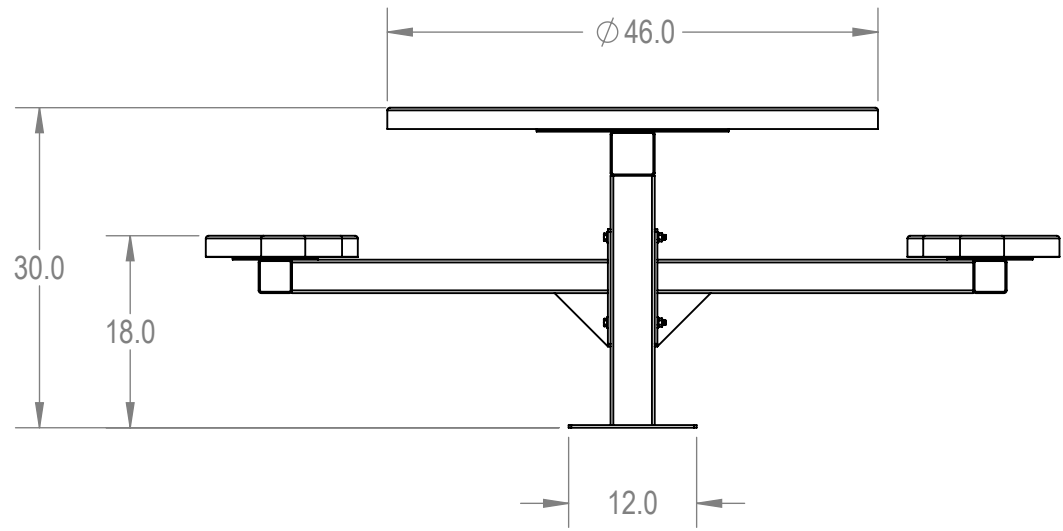

SKU: 766pt155  
 Variations:  
 766pt155-6  
 766pt155-18  
 766pt155-30  
 766pt155-42  
 766pt155-54  
 766pt155-66  
 766pt155-78  
 766pt155-90  
 766pt155-102  
 766pt155-114  
 766pt155-126  
 766pt155-138  
 766pt155-150  
 766pt155-162  
 766pt155-174  
 766pt155-186  
 766pt155-198  
 766pt155-210  
 766pt155-222  
 766pt155-234  
 766pt155-246  
 766pt155-258

	NAME	DATE
DRAWN	GM	2/16/2016
SALES APPR.		
CLIENT APPR.		
MFG APPR.		
Q.A.		

Design By -  
**CADWorksPro**  
 Chicago, IL  
[www.cadworkspro.com](http://www.cadworkspro.com)

<b>ParkTastic</b>		
TITLE: 46" Round Top Pedestal Table - 2 Seat - Surface Mount		
Expanded Seat Version		
SIZE <b>A</b>	DWG. NO. <b>766pt155</b>	REV
WEIGHT:		SHEET 2 OF 3