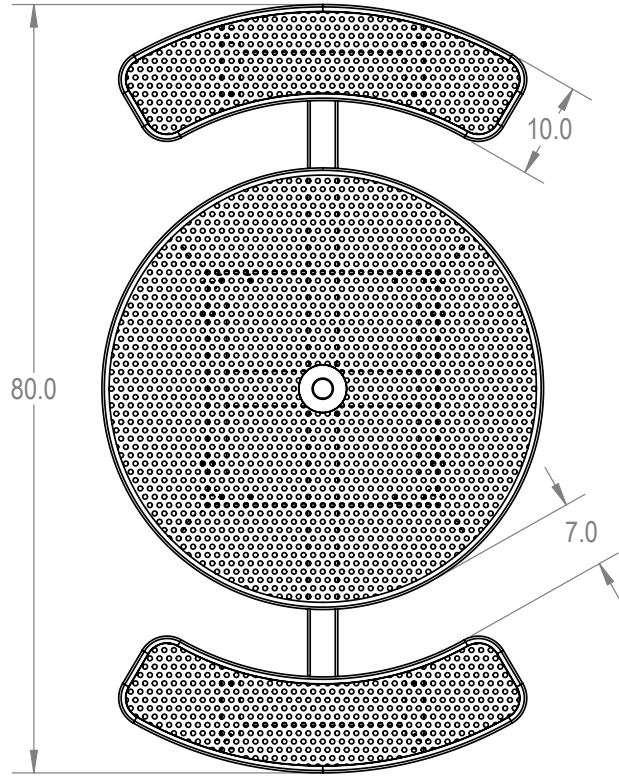

SKU: 766pt155
 Variations:
 766pt155-11
 766pt155-23
 766pt155-35
 766pt155-47
 766pt155-59
 766pt155-71
 766pt155-83
 766pt155-95
 766pt155-107
 766pt155-119
 766pt155-131
 766pt155-143
 766pt155-155
 766pt155-167
 766pt155-179
 766pt155-191
 766pt155-203
 766pt155-215
 766pt155-227
 766pt155-239
 766pt155-251
 766pt155-263

	NAME	DATE
DRAWN	GM	2/16/2016
SALES APPR.		
CLIENT APPR.		
MFG APPR.		
Q.A.		

Design By -
CADWorksPro
 Chicago, IL
www.cadworkspro.com

ParkTastic		
TITLE: 46" Round Top Pedestal Table - 2 Seat - Inground		
Perforated Seat Version		
SIZE A	DWG. NO. 766pt155	REV
WEIGHT:		SHEET 3 OF 3