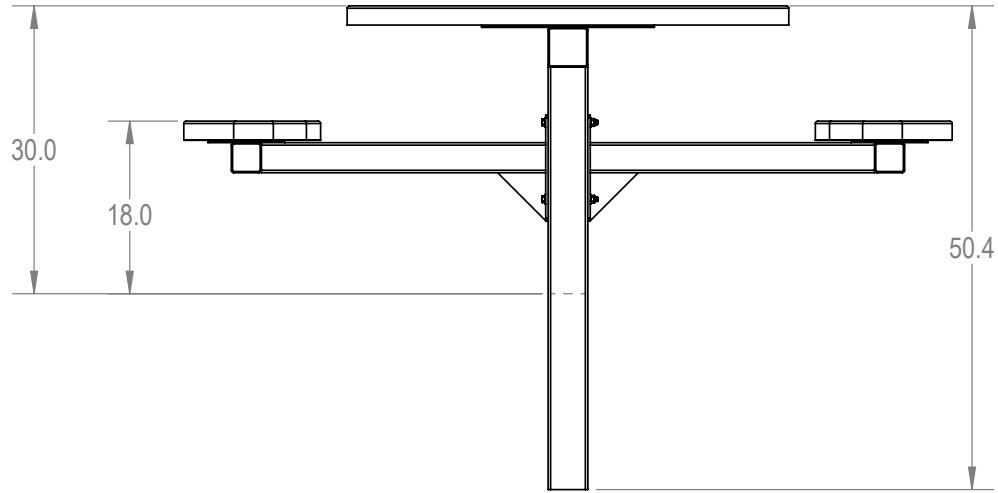

SKU: 766pt155
 Variations:
 766pt155-11
 766pt155-23
 766pt155-35
 766pt155-47
 766pt155-59
 766pt155-71
 766pt155-83
 766pt155-95
 766pt155-107
 766pt155-119
 766pt155-131
 766pt155-143
 766pt155-155
 766pt155-167
 766pt155-179
 766pt155-191
 766pt155-203
 766pt155-215
 766pt155-227
 766pt155-239
 766pt155-251
 766pt155-263

	NAME	DATE
DRAWN	GM	2/16/2016
SALES APPR.		
CLIENT APPR.		
MFG APPR.		
Q.A.		

Design By -
CADWorksPro
 Chicago, IL
www.cadworkspro.com

ParkTastic		
TITLE: 46" Round Top Pedestal Table - 2 Seat - Inground		
Perforated Seat Version		
SIZE A	DWG. NO. 766pt155	REV
WEIGHT:		SHEET 3 OF 3