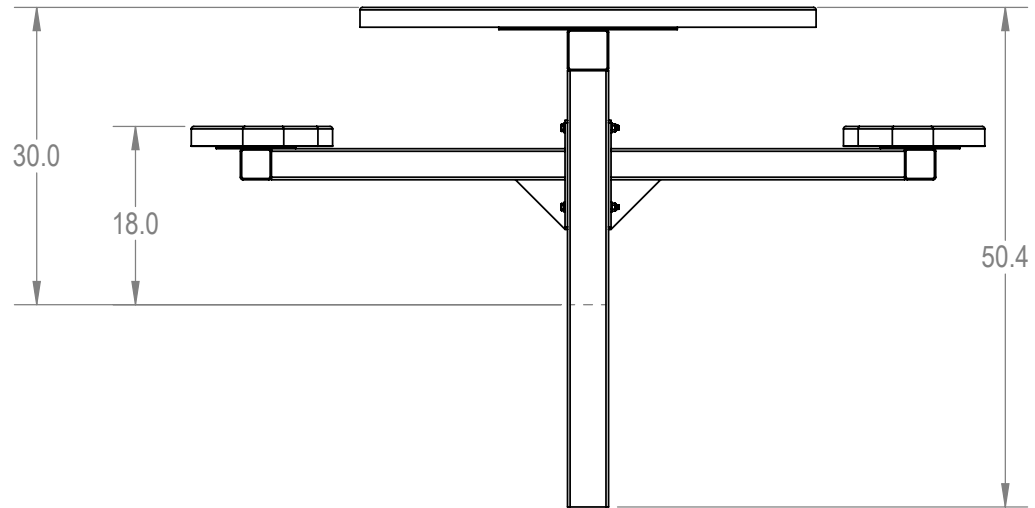

SKU: 766pt155  
 Variations:  
 766pt155-5  
 766pt155-17  
 766pt155-29  
 766pt155-41  
 766pt155-53  
 766pt155-65  
 766pt155-77  
 766pt155-89  
 766pt155-101  
 766pt155-113  
 766pt155-125  
 766pt155-137  
 766pt155-149  
 766pt155-161  
 766pt155-173  
 766pt155-185  
 766pt155-197  
 766pt155-209  
 766pt155-221  
 766pt155-233  
 766pt155-245  
 766pt155-257

	NAME	DATE
DRAWN	GM	2/16/2016
SALES APPR.		
CLIENT APPR.		
MFG APPR.		
Q.A.		

Design By -  
**CADWorksPro**  
 Chicago, IL  
[www.cadworkspro.com](http://www.cadworkspro.com)

<b>ParkTastic</b>		
TITLE: 46" Round Top Pedestal Table - 2 Seat - Inground		
Expanded Seat Version		
SIZE	DWG. NO.	REV
<b>A</b>	<b>766pt155</b>	
WEIGHT:		SHEET 2 OF 3