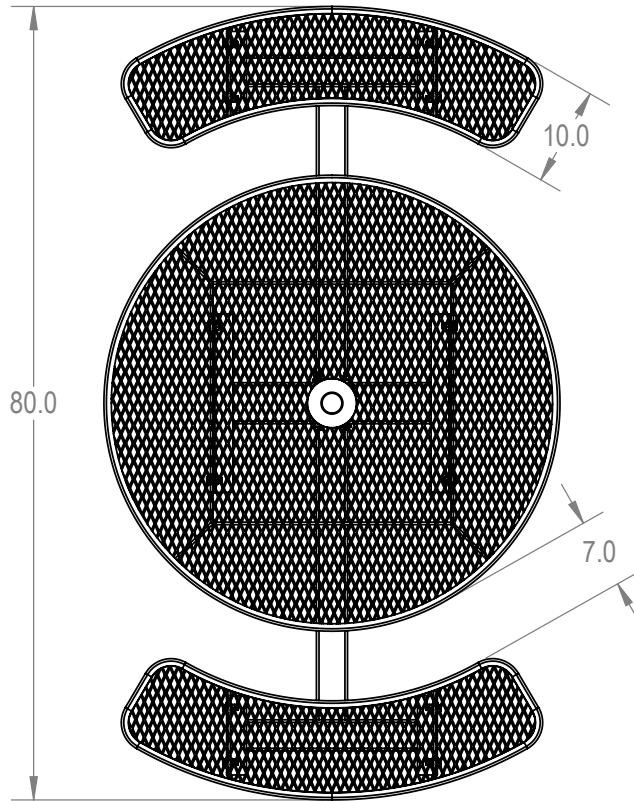

SKU: 766pt155  
 Variations:  
 766pt155-5  
 766pt155-17  
 766pt155-29  
 766pt155-41  
 766pt155-53  
 766pt155-65  
 766pt155-77  
 766pt155-89  
 766pt155-101  
 766pt155-113  
 766pt155-125  
 766pt155-137  
 766pt155-149  
 766pt155-161  
 766pt155-173  
 766pt155-185  
 766pt155-197  
 766pt155-209  
 766pt155-221  
 766pt155-233  
 766pt155-245  
 766pt155-257

	NAME	DATE
DRAWN	GM	2/16/2016
SALES APPR.		
CLIENT APPR.		
MFG APPR.		
Q.A.		

Design By -  
**CADWorksPro**  
 Chicago, IL  
[www.cadworkspro.com](http://www.cadworkspro.com)

<b>ParkTastic</b>		
TITLE: 46" Round Top Pedestal Table - 2 Seat - Inground		
Expanded Seat Version		
SIZE	DWG. NO.	REV
<b>A</b>	<b>766pt155</b>	
WEIGHT:		SHEET 2 OF 3