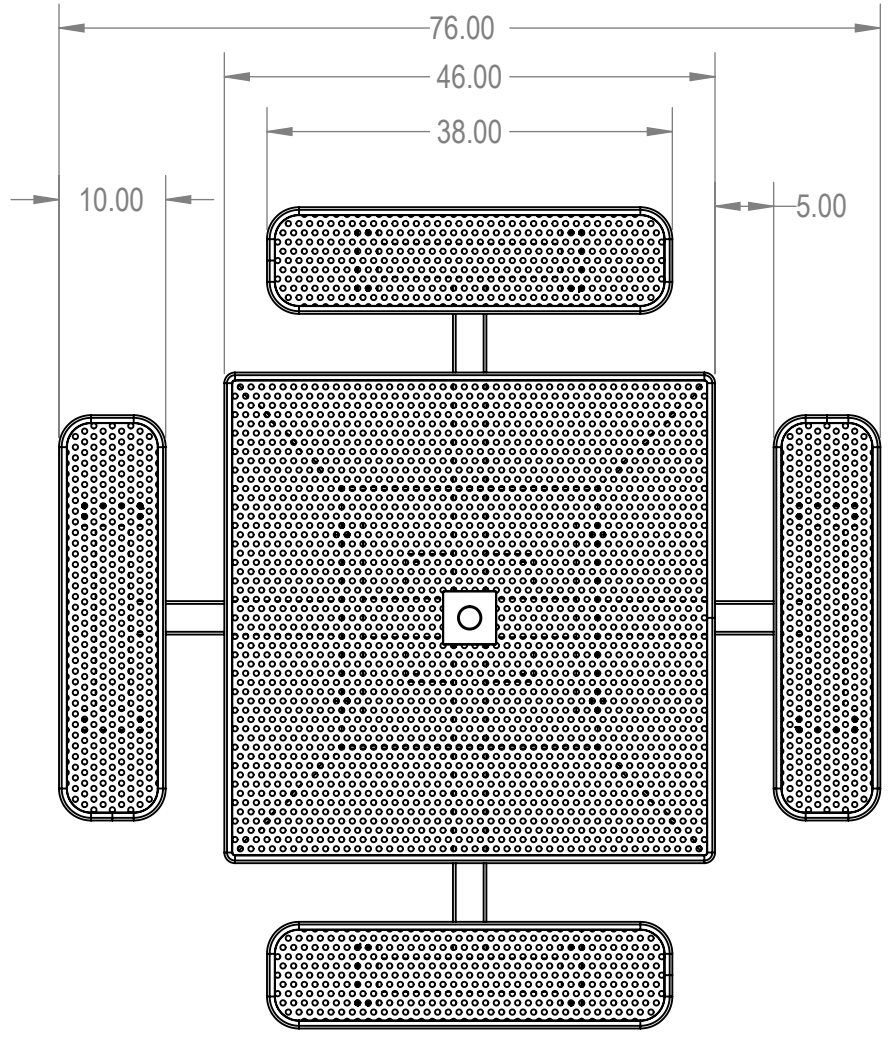

SKU: 766pt150
 Variations:
 766pt150-8
 766pt150-20
 766pt150-32
 766pt150-44
 766pt150-56
 766pt150-68
 766pt150-80
 766pt150-92
 766pt150-104
 766pt150-116
 766pt150-128
 766pt150-140
 766pt150-152
 766pt150-164
 766pt150-176
 766pt150-188
 766pt150-200
 766pt150-212
 766pt150-224
 766pt150-236
 766pt150-248
 766pt150-260

	NAME	DATE
DRAWN	GM	1/15/2016
SALES APPR.		
CLIENT APPR.		
MFG APPR.		
Q.A.		

Design By -
CADWorksPro
 Chicago, IL
www.cadworkspro.com

ParkTastic		
TITLE: ParkTastic Series 46" Square Top Pedestal Table - Surface Mount		
Perforated Metal Version		
SIZE A	DWG. NO. 766pt150	REV
WEIGHT:		SHEET 3 OF 3