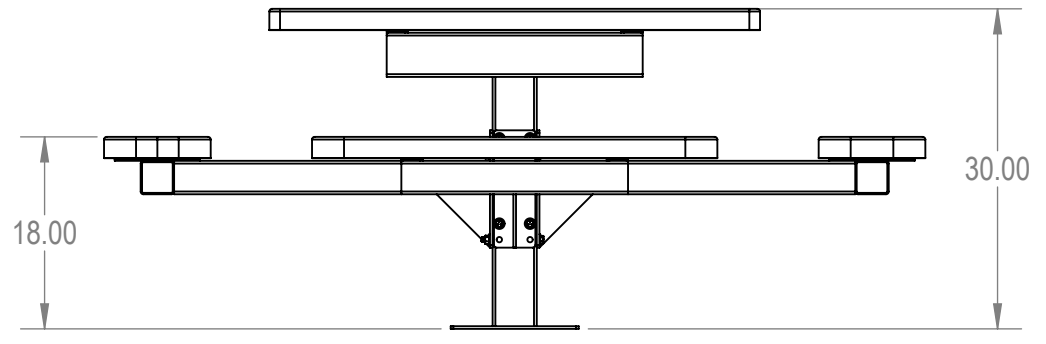

SKU: 766pt150
 Variations:
 766pt150-8
 766pt150-20
 766pt150-32
 766pt150-44
 766pt150-56
 766pt150-68
 766pt150-80
 766pt150-92
 766pt150-104
 766pt150-116
 766pt150-128
 766pt150-140
 766pt150-152
 766pt150-164
 766pt150-176
 766pt150-188
 766pt150-200
 766pt150-212
 766pt150-224
 766pt150-236
 766pt150-248
 766pt150-260

	NAME	DATE
DRAWN	GM	1/15/2016
SALES APPR.		
CLIENT APPR.		
MFG APPR.		
Q.A.		

Design By -
CADWorksPro
 Chicago, IL
www.cadworkspro.com

ParkTastic		
TITLE: ParkTastic Series 46" Square Top Pedestal Table - Surface Mount		
Perforated Metal Version		
SIZE A	DWG. NO. 766pt150	REV
WEIGHT:		SHEET 3 OF 3