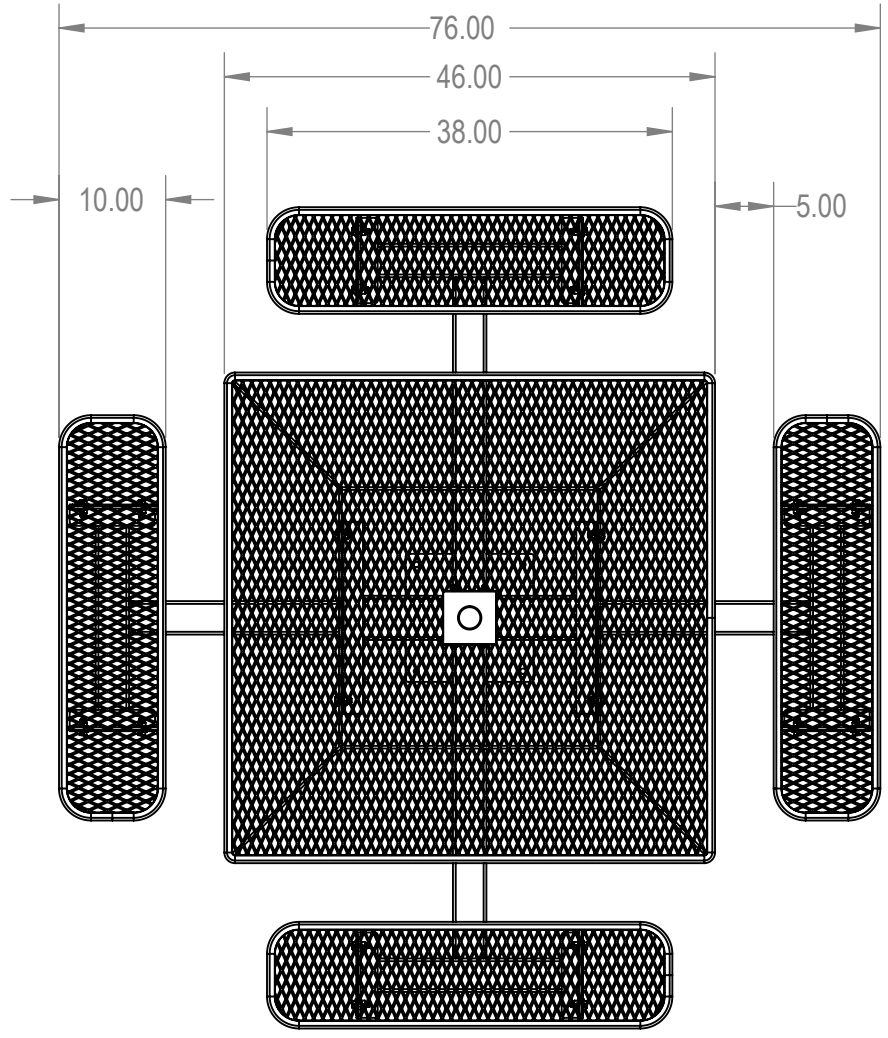

SKU: 766pt150
 Variations:
 766pt150-2
 766pt150-14
 766pt150-26
 766pt150-38
 766pt150-50
 766pt150-62
 766pt150-74
 766pt150-86
 766pt150-98
 766pt150-110
 766pt150-122
 766pt150-134
 766pt150-146
 766pt150-158
 766pt150-170
 766pt150-182
 766pt150-194
 766pt150-206
 766pt150-218
 766pt150-230
 766pt150-242
 766pt150-254

	NAME	DATE
DRAWN	GM	1/15/2016
SALES APPR.		
CLIENT APPR.		
MFG APPR.		
Q.A.		

Design By -
CADWorksPro
 Chicago, IL
www.cadworkspro.com

ParkTastic		
TITLE: 46" Square Top Pedestal Table - Surface Mount		
Expanded Metal Version		
SIZE A	DWG. NO. 766pt150	REV
WEIGHT:		SHEET 2 OF 3