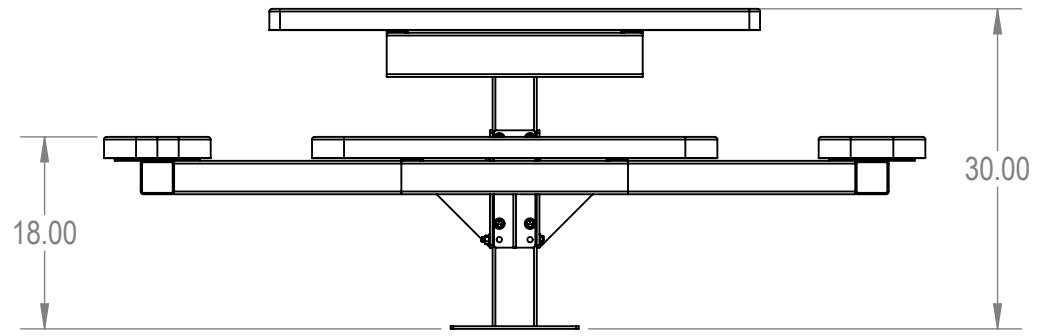

SKU: 766pt150
 Variations:
 766pt150-2
 766pt150-14
 766pt150-26
 766pt150-38
 766pt150-50
 766pt150-62
 766pt150-74
 766pt150-86
 766pt150-98
 766pt150-110
 766pt150-122
 766pt150-134
 766pt150-146
 766pt150-158
 766pt150-170
 766pt150-182
 766pt150-194
 766pt150-206
 766pt150-218
 766pt150-230
 766pt150-242
 766pt150-254

	NAME	DATE
DRAWN	GM	1/15/2016
SALES APPR.		
CLIENT APPR.		
MFG APPR.		
Q.A.		

Design By -
CADWorksPro
 Chicago, IL
www.cadworkspro.com

ParkTastic		
TITLE: 46" Square Top Pedestal Table - Surface Mount		
Expanded Metal Version		
SIZE A	DWG. NO. 766pt150	REV
WEIGHT:		SHEET 2 OF 3