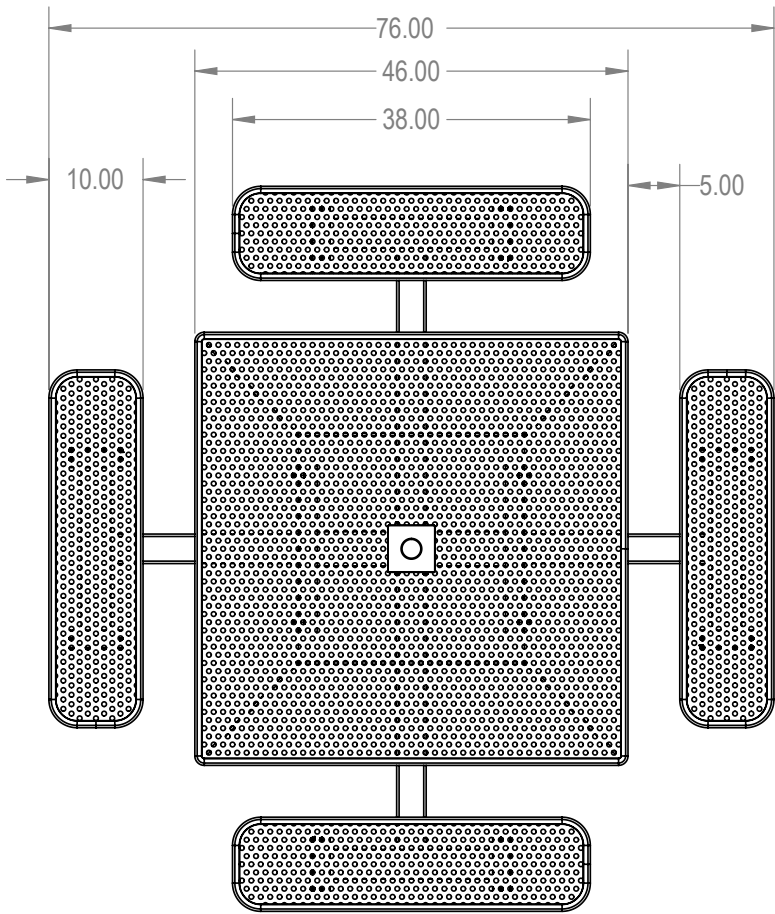

SKU: 766pt150
 Variations:
 766pt150-7
 766pt150-19
 766pt150-31
 766pt150-43
 766pt150-55
 766pt150-67
 766pt150-79
 766pt150-91
 766pt150-103
 766pt150-115
 766pt150-127
 766pt150-139
 766pt150-151
 766pt150-163
 766pt150-175
 766pt150-187
 766pt150-199
 766pt150-211
 766pt150-223
 766pt150-235
 766pt150-247
 766pt150-259

	NAME	DATE
DRAWN	GM	1/15/2016
SALES APPR.		
CLIENT APPR.		
MFG APPR.		
Q.A.		

Design By -

CADWorksPro
Chicago, IL

www.cadworkspro.com

ParkTastic

TITLE:

46" Square Top Pedestal Table - Inground

Perforated Metal Version

SIZE

A

DWG. NO.

766pt150

REV

WEIGHT:

SHEET 3 OF 3