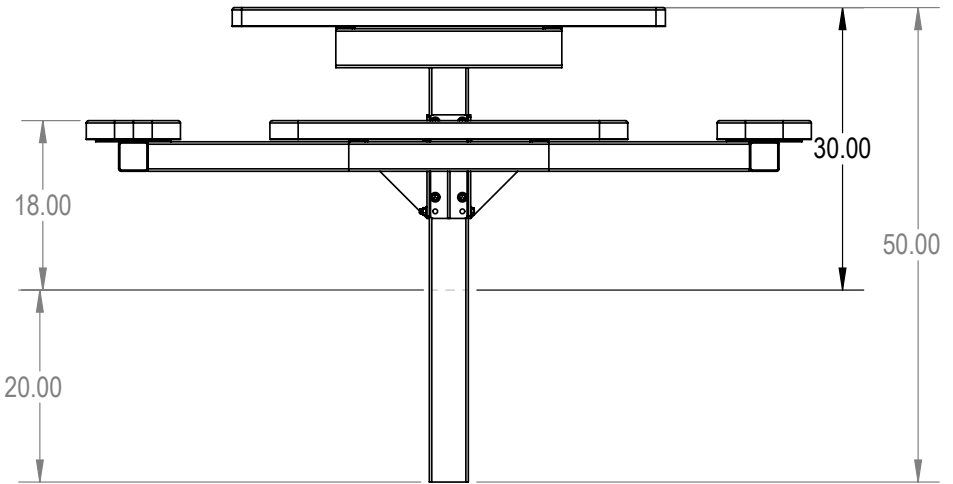

SKU: 766pt150
 Variations:
 766pt150-7
 766pt150-19
 766pt150-31
 766pt150-43
 766pt150-55
 766pt150-67
 766pt150-79
 766pt150-91
 766pt150-103
 766pt150-115
 766pt150-127
 766pt150-139
 766pt150-151
 766pt150-163
 766pt150-175
 766pt150-187
 766pt150-199
 766pt150-211
 766pt150-223
 766pt150-235
 766pt150-247
 766pt150-259

	NAME	DATE
DRAWN	GM	1/15/2016
SALES APPR.		
CLIENT APPR.		
MFG APPR.		
Q.A.		

Design By -

CADWorksPro
Chicago, IL

www.cadworkspro.com

ParkTastic

TITLE:

46" Square Top Pedestal Table - Inground

Perforated Metal Version

SIZE

A

DWG. NO.

766pt150

REV

WEIGHT:

SHEET 3 OF 3