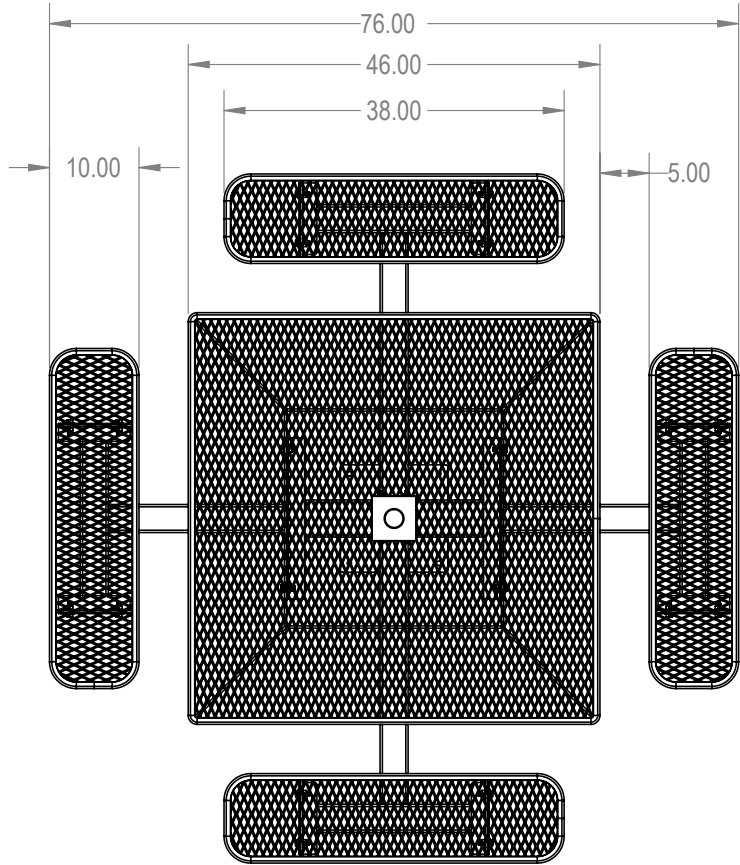

SKU: 766pt150
 Variations:
 766pt150-1
 766pt150-13
 766pt150-25
 766pt150-37
 766pt150-49
 766pt150-61
 766pt150-73
 766pt150-85
 766pt150-97
 766pt150-109
 766pt150-121
 766pt150-133
 766pt150-145
 766pt150-157
 766pt150-169
 766pt150-181
 766pt150-193
 766pt150-205
 766pt150-217
 766pt150-229
 766pt150-241
 766pt150-253

	NAME	DATE
DRAWN	GM	1/15/2016
SALES APPR.		
CLIENT APPR.		
MFG APPR.		
Q.A.		

Design By -
CADWorksPro
 Chicago, IL
www.cadworkspro.com

ParkTastic		
TITLE: 46" Square Top Pedestal Table - Inground		
Expanded Metal Version		
SIZE A	DWG. NO. 766pt150	REV
WEIGHT:		SHEET 2 OF 3