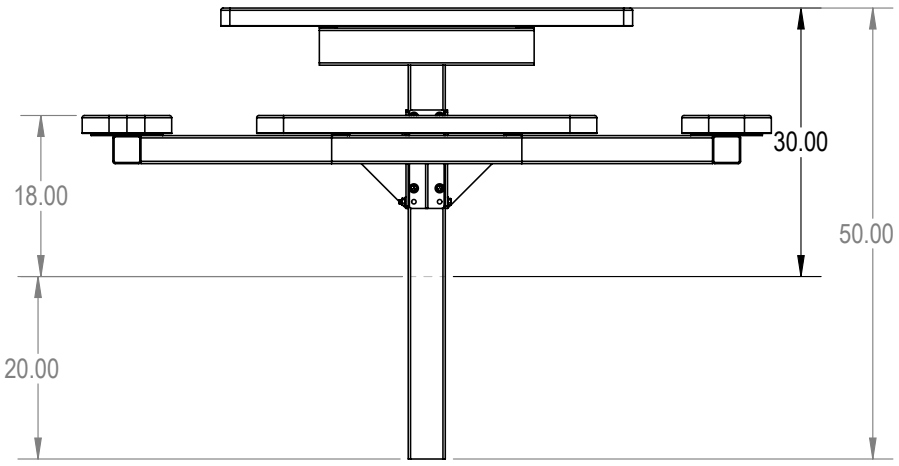

SKU: 766pt150
 Variations:
 766pt150-1
 766pt150-13
 766pt150-25
 766pt150-37
 766pt150-49
 766pt150-61
 766pt150-73
 766pt150-85
 766pt150-97
 766pt150-109
 766pt150-121
 766pt150-133
 766pt150-145
 766pt150-157
 766pt150-169
 766pt150-181
 766pt150-193
 766pt150-205
 766pt150-217
 766pt150-229
 766pt150-241
 766pt150-253

	NAME	DATE
DRAWN	GM	1/15/2016
SALES APPR.		
CLIENT APPR.		
MFG APPR.		
Q.A.		

Design By -
CADWorksPro
 Chicago, IL
www.cadworkspro.com

ParkTastic		
TITLE: 46" Square Top Pedestal Table - Inground		
Expanded Metal Version		
SIZE A	DWG. NO. 766pt150	REV
WEIGHT:		SHEET 2 OF 3