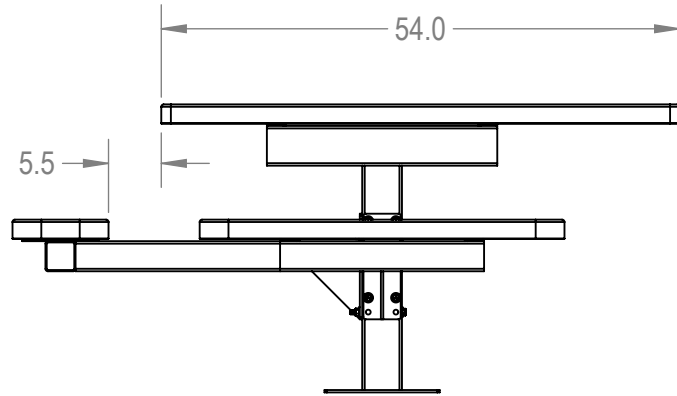

SKU: 766pt150  
 Variations:  
 766pt150-10  
 766pt150-22  
 766pt150-34  
 766pt150-46  
 766pt150-58  
 766pt150-70  
 766pt150-82  
 766pt150-94  
 766pt150-106  
 766pt150-118  
 766pt150-130  
 766pt150-142  
 766pt150-154  
 766pt150-166  
 766pt150-178  
 766pt150-190  
 766pt150-202  
 766pt150-214  
 766pt150-226  
 766pt150-238  
 766pt150-250  
 766pt150-262

	NAME	DATE
DRAWN	GM	2/13/2016
SALES APPR.		
CLIENT APPR.		
MFG APPR.		
Q.A.		

Design By -  
**CADWorksPro**  
 Chicago, IL  
[www.cadworkspro.com](http://www.cadworkspro.com)

**ParkTastic**

TITLE:  
 46" Square Top Pedestal Table - 3 Seat - Surface Mount

**Perforated Metal Version**

SIZE	DWG. NO.	REV
<b>A</b>	<b>766pt150</b>	
WEIGHT:		SHEET 3 OF 3