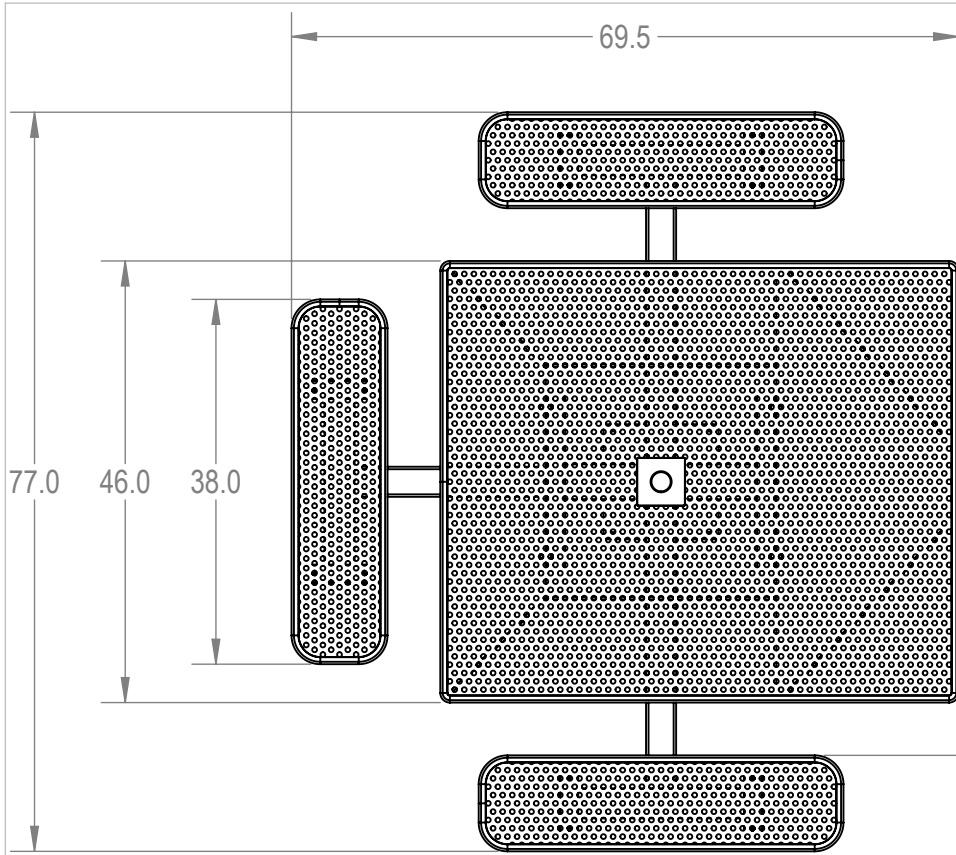

SKU: 766pt150  
 Variations:  
 766pt150-10  
 766pt150-22  
 766pt150-34  
 766pt150-46  
 766pt150-58  
 766pt150-70  
 766pt150-82  
 766pt150-94  
 766pt150-106  
 766pt150-118  
 766pt150-130  
 766pt150-142  
 766pt150-154  
 766pt150-166  
 766pt150-178  
 766pt150-190  
 766pt150-202  
 766pt150-214  
 766pt150-226  
 766pt150-238  
 766pt150-250  
 766pt150-262

	NAME	DATE
DRAWN	GM	2/13/2016
SALES APPR.		
CLIENT APPR.		
MFG APPR.		
Q.A.		

Design By -  
**CADWorksPro**  
 Chicago, IL  
[www.cadworkspro.com](http://www.cadworkspro.com)

**ParkTastic**

TITLE:  
 46" Square Top Pedestal Table - 3 Seat - Surface Mount

**Perforated Metal Version**

SIZE	DWG. NO.	REV
<b>A</b>	<b>766pt150</b>	
WEIGHT:		SHEET 3 OF 3