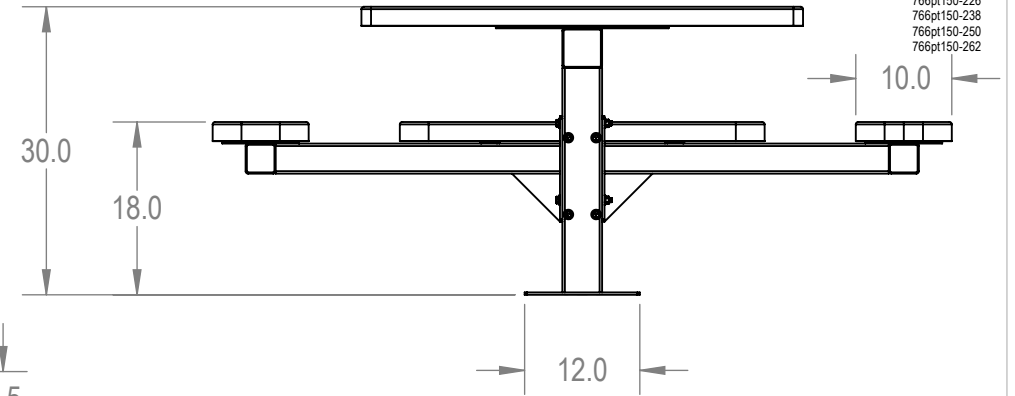

SKU: 766pt150  
 Variations:  
 766pt150-10  
 766pt150-22  
 766pt150-34  
 766pt150-46  
 766pt150-58  
 766pt150-70  
 766pt150-82  
 766pt150-94  
 766pt150-106  
 766pt150-118  
 766pt150-130  
 766pt150-142  
 766pt150-154  
 766pt150-166  
 766pt150-178  
 766pt150-190  
 766pt150-202  
 766pt150-214  
 766pt150-226  
 766pt150-238  
 766pt150-250  
 766pt150-262

	NAME	DATE
DRAWN	GM	2/13/2016
SALES APPR.		
CLIENT APPR.		
MFG APPR.		
Q.A.		

Design By -  
**CADWorksPro**  
 Chicago, IL  
[www.cadworkspro.com](http://www.cadworkspro.com)

**ParkTastic**

TITLE:  
 46" Square Top Pedestal Table - 3 Seat - Surface Mount

**Perforated Metal Version**

SIZE	DWG. NO.	REV
<b>A</b>	<b>766pt150</b>	
WEIGHT:		SHEET 3 OF 3