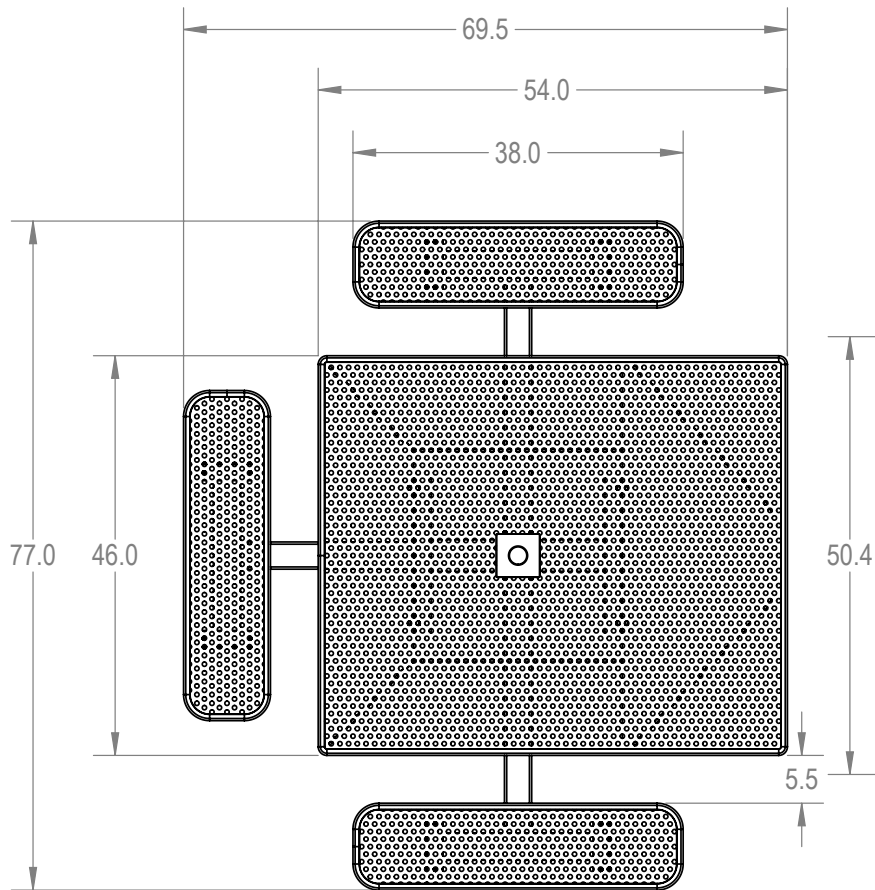

SKU: 766pt150
 Variations:
 766pt150-9
 766pt150-21
 766pt150-33
 766pt150-45
 766pt150-57
 766pt150-69
 766pt150-81
 766pt150-93
 766pt150-105
 766pt150-117
 766pt150-129
 766pt150-141
 766pt150-153
 766pt150-165
 766pt150-177
 766pt150-189
 766pt150-201
 766pt150-213
 766pt150-225
 766pt150-237
 766pt150-249
 766pt150-261

	NAME	DATE
DRAWN	GM	2/13/2016
SALES APPR.		
CLIENT APPR.		
MFG APPR.		
Q.A.		

Design By -

CADWorksPro
Chicago, IL

www.cadworkspro.com

ParkTastic

TITLE:
46" Square Top Pedestal Table - 3 Seat - Inground

Perforated Metal Version

SIZE	DWG. NO.	REV
A	766pt150	

WEIGHT:

SHEET 3 OF 3