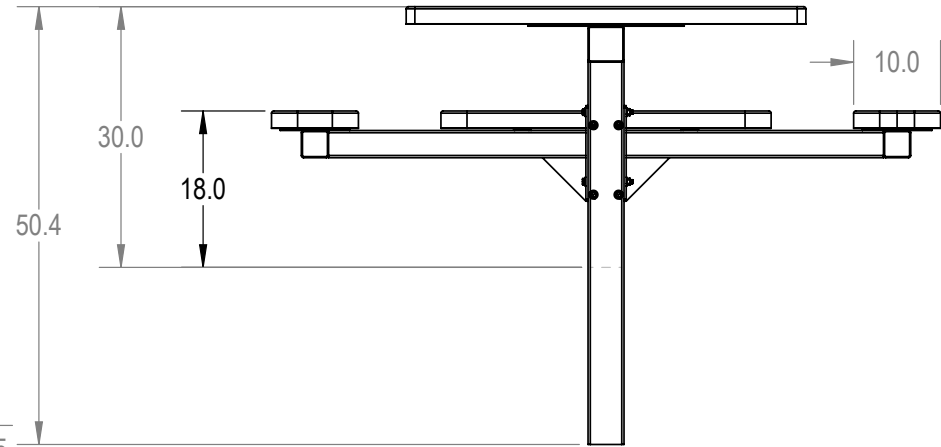

SKU: 766pt150
 Variations:
 766pt150-9
 766pt150-21
 766pt150-33
 766pt150-45
 766pt150-57
 766pt150-69
 766pt150-81
 766pt150-93
 766pt150-105
 766pt150-117
 766pt150-129
 766pt150-141
 766pt150-153
 766pt150-165
 766pt150-177
 766pt150-189
 766pt150-201
 766pt150-213
 766pt150-225
 766pt150-237
 766pt150-249
 766pt150-261

	NAME	DATE
DRAWN	GM	2/13/2016
SALES APPR.		
CLIENT APPR.		
MFG APPR.		
Q.A.		

Design By -

CADWorksPro
Chicago, IL

www.cadworkspro.com

ParkTastic

TITLE:
46" Square Top Pedestal Table - 3 Seat - Inground

Perforated Metal Version

SIZE	DWG. NO.	REV
A	766pt150	

WEIGHT:

SHEET 3 OF 3