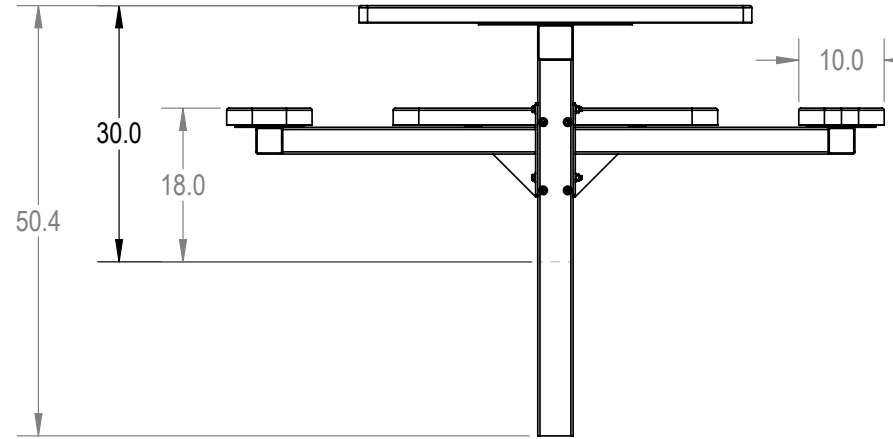

SKU: 766pt150
 Variations:
 766pt150-3
 766pt150-15
 766pt150-27
 766pt150-39
 766pt150-51
 766pt150-63
 766pt150-75
 766pt150-87
 766pt150-99
 766pt150-111
 766pt150-123
 766pt150-135
 766pt150-147
 766pt150-159
 766pt150-171
 766pt150-183
 766pt150-195
 766pt150-207
 766pt150-219
 766pt150-231
 766pt150-243
 766pt150-255

	NAME	DATE
DRAWN	GM	2/13/2016
SALES APPR.		
CLIENT APPR.		
MFG APPR.		
Q.A.		

Design By -

CADWorksPro
 Chicago, IL

www.cadworkspro.com

ParkTastic

TITLE:
 46" Square Top Pedestal Table - 3 Seat - Inground

Expanded Metal Version

SIZE	DWG. NO.	REV
A	766pt150	

WEIGHT:

SHEET 2 OF 3