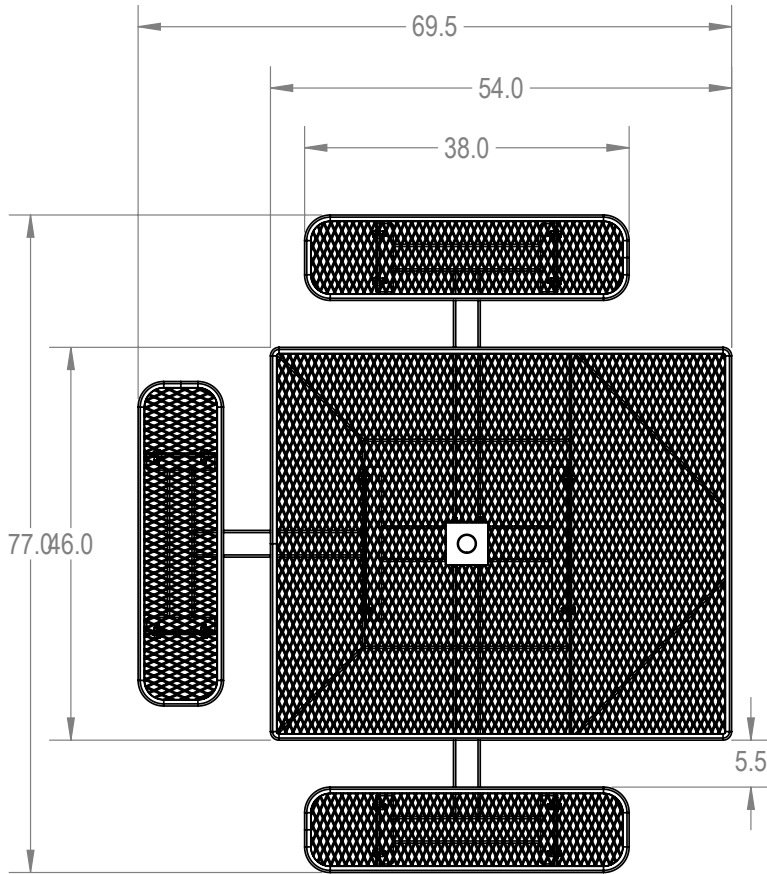

SKU: 766pt150
 Variations:
 766pt150-3
 766pt150-15
 766pt150-27
 766pt150-39
 766pt150-51
 766pt150-63
 766pt150-75
 766pt150-87
 766pt150-99
 766pt150-111
 766pt150-123
 766pt150-135
 766pt150-147
 766pt150-159
 766pt150-171
 766pt150-183
 766pt150-195
 766pt150-207
 766pt150-219
 766pt150-231
 766pt150-243
 766pt150-255

	NAME	DATE
DRAWN	GM	2/13/2016
SALES APPR.		
CLIENT APPR.		
MFG APPR.		
Q.A.		

Design By -

CADWorksPro
 Chicago, IL

www.cadworkspro.com

ParkTastic

TITLE:
 46" Square Top Pedestal Table - 3 Seat - Inground

Expanded Metal Version

SIZE	DWG. NO.	REV
A	766pt150	

WEIGHT:

SHEET 2 OF 3