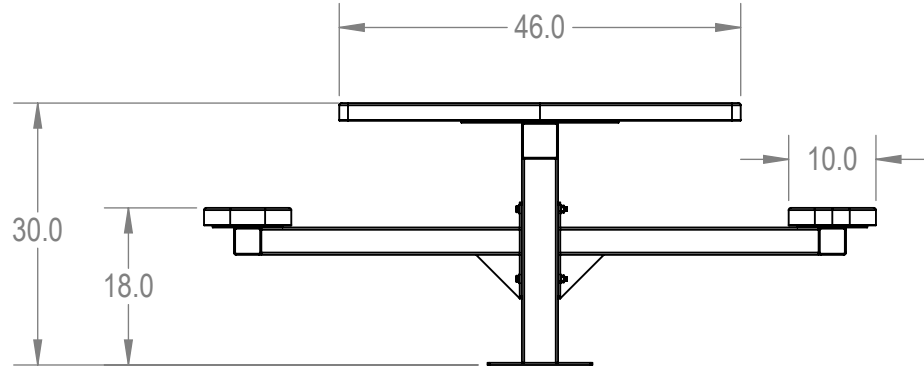

SKU: 766pt150
 Variations:
 766pt150-12
 766pt150-24
 766pt150-36
 766pt150-48
 766pt150-60
 766pt150-72
 766pt150-84
 766pt150-96
 766pt150-108
 766pt150-120
 766pt150-132
 766pt150-144
 766pt150-156
 766pt150-168
 766pt150-180
 766pt150-192
 766pt150-204
 766pt150-216
 766pt150-228
 766pt150-240
 766pt150-252
 766pt150-264

	NAME	DATE
DRAWN	GM	2/13/2016
SALES APPR.		
CLIENT APPR.		
MFG APPR.		
Q.A.		

Design By -

CADWorksPro
 Chicago, IL

www.cadworkspro.com

ParkTastic

TITLE:
 46" Square Top Pedestal Table - 2 Seat - Surface Mount

Perforated Metal Version

SIZE	DWG. NO.	REV
A	766pt150	

WEIGHT:

SHEET 3 OF 3