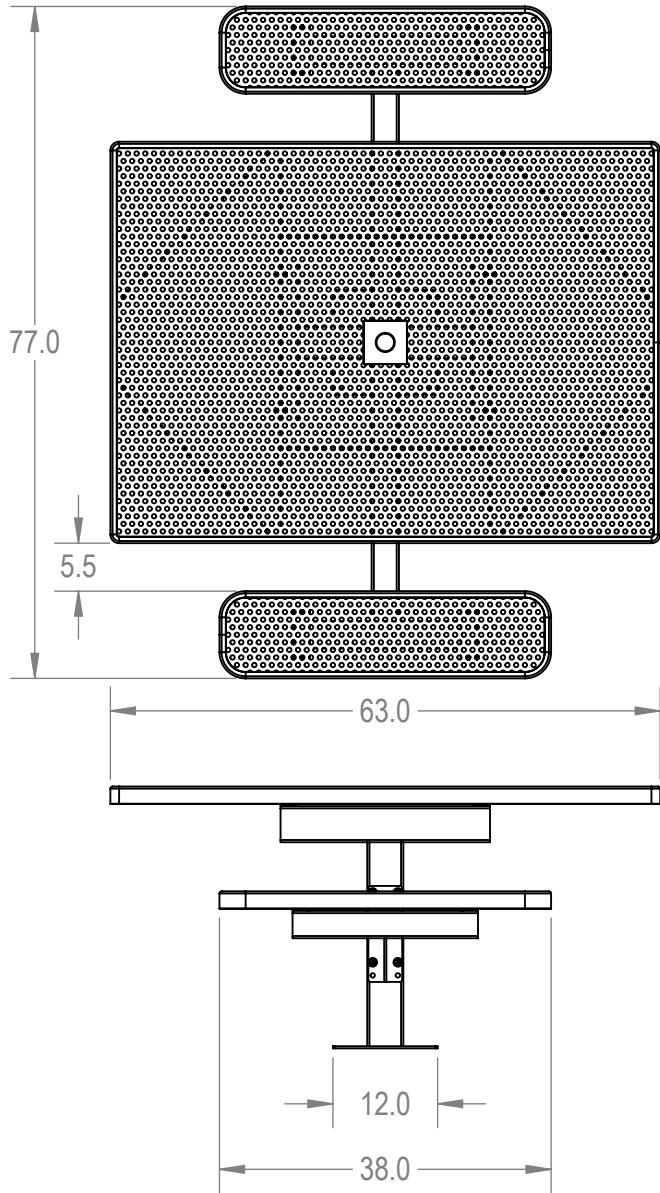

SKU: 766pt150
 Variations:
 766pt150-12
 766pt150-24
 766pt150-36
 766pt150-48
 766pt150-60
 766pt150-72
 766pt150-84
 766pt150-96
 766pt150-108
 766pt150-120
 766pt150-132
 766pt150-144
 766pt150-156
 766pt150-168
 766pt150-180
 766pt150-192
 766pt150-204
 766pt150-216
 766pt150-228
 766pt150-240
 766pt150-252
 766pt150-264

	NAME	DATE
DRAWN	GM	2/13/2016
SALES APPR.		
CLIENT APPR.		
MFG APPR.		
Q.A.		

Design By -

CADWorksPro
 Chicago, IL

www.cadworkspro.com

ParkTastic

TITLE:
 46" Square Top Pedestal Table - 2 Seat - Surface Mount

Perforated Metal Version

SIZE	DWG. NO.	REV
A	766pt150	

WEIGHT:

SHEET 3 OF 3