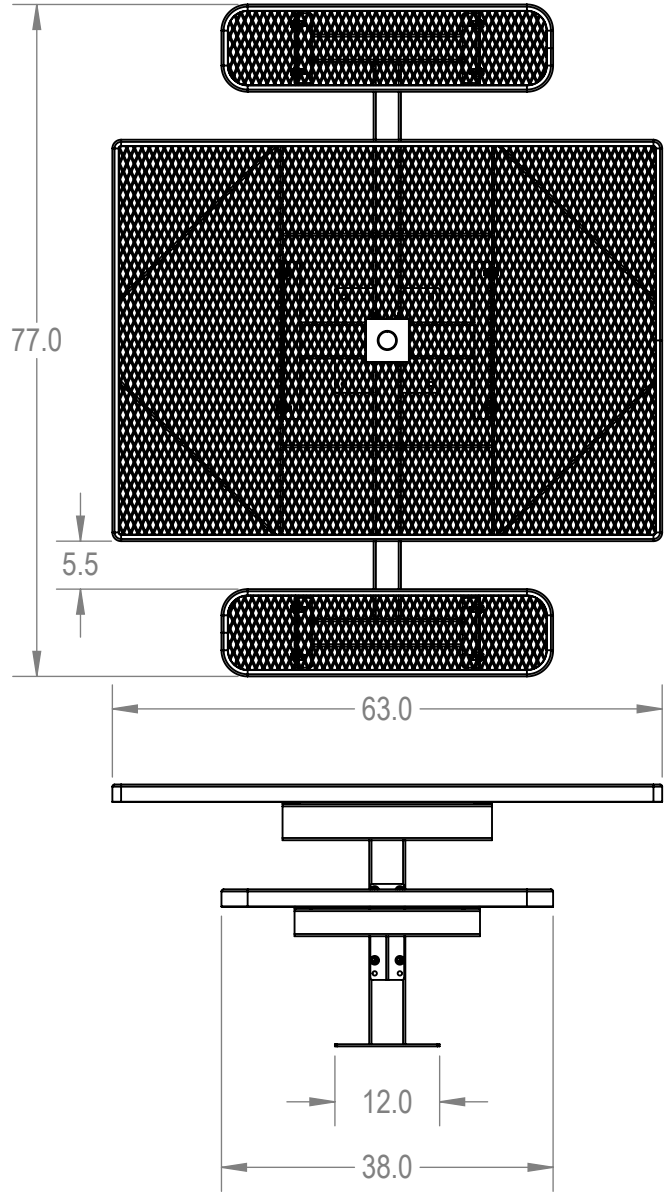

SKU: 766pt150
 Variations:
 766pt150-6
 766pt150-18
 766pt150-30
 766pt150-42
 766pt150-54
 766pt150-66
 766pt150-78
 766pt150-90
 766pt150-102
 766pt150-114
 766pt150-126
 766pt150-138
 766pt150-150
 766pt150-162
 766pt150-174
 766pt150-186
 766pt150-198
 766pt150-210
 766pt150-222
 766pt150-234
 766pt150-246
 766pt150-258

	NAME	DATE
DRAWN	GM	2/13/2016
SALES APPR.		
CLIENT APPR.		
MFG APPR.		
Q.A.		

Design By -
CADWorksPro
 Chicago, IL
www.cadworkspro.com

ParkTastic		
TITLE: 46" Square Top Pedestal Table - 2 Seat - Surface Mount		
Expanded Metal Version		
SIZE A	DWG. NO. 766pt150	REV
WEIGHT:		SHEET 2 OF 3