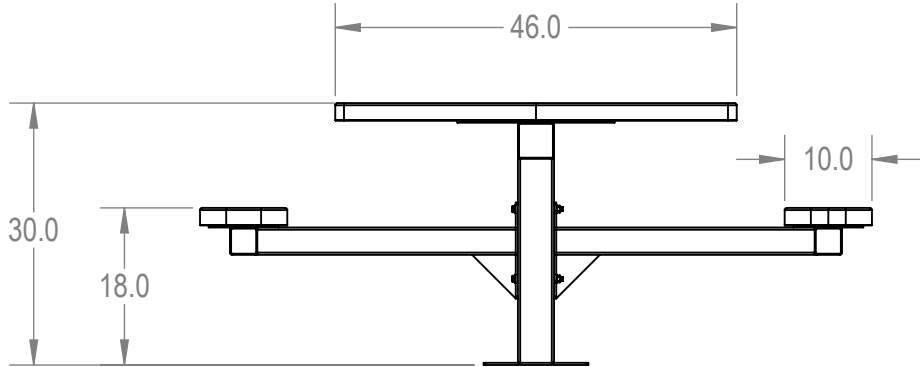

SKU: 766pt150
 Variations:
 766pt150-6
 766pt150-18
 766pt150-30
 766pt150-42
 766pt150-54
 766pt150-66
 766pt150-78
 766pt150-90
 766pt150-102
 766pt150-114
 766pt150-126
 766pt150-138
 766pt150-150
 766pt150-162
 766pt150-174
 766pt150-186
 766pt150-198
 766pt150-210
 766pt150-222
 766pt150-234
 766pt150-246
 766pt150-258

	NAME	DATE
DRAWN	GM	2/13/2016
SALES APPR.		
CLIENT APPR.		
MFG APPR.		
Q.A.		

Design By -
CADWorksPro
 Chicago, IL
www.cadworkspro.com

ParkTastic		
TITLE: 46" Square Top Pedestal Table - 2 Seat - Surface Mount		
Expanded Metal Version		
SIZE A	DWG. NO. 766pt150	REV
WEIGHT:		SHEET 2 OF 3