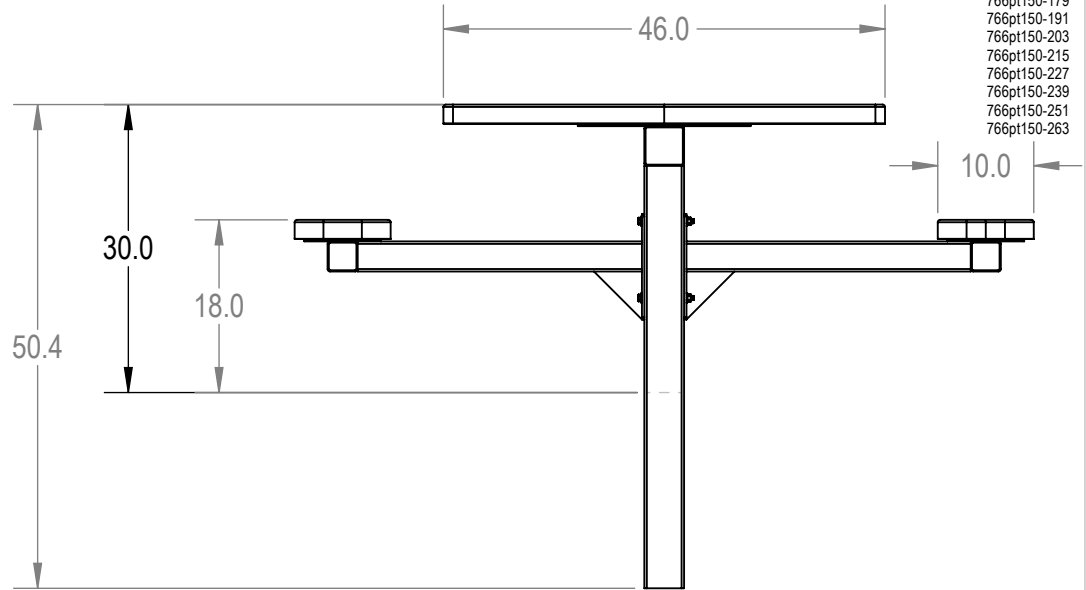

SKU: 766pt150

Variations:

- 766pt150-11
- 766pt150-23
- 766pt150-35
- 766pt150-47
- 766pt150-59
- 766pt150-71
- 766pt150-83
- 766pt150-95
- 766pt150-107
- 766pt150-119
- 766pt150-131
- 766pt150-143
- 766pt150-155
- 766pt150-167
- 766pt150-179
- 766pt150-191
- 766pt150-203
- 766pt150-215
- 766pt150-227
- 766pt150-239
- 766pt150-251
- 766pt150-263

	NAME	DATE
DRAWN	GM	1/3/2016
SALES APPR.		
CLIENT APPR.		
MFG APPR.		
Q.A.		

Design By -

**CADWorksPro**  
Chicago, IL

[www.cadworkspro.com](http://www.cadworkspro.com)

**ParkTastic**

TITLE:

46" Square Top Pedestal Table - 2 Seat - Inground

**Perforated Metal Version**

SIZE	DWG. NO.	REV
<b>A</b>	<b>766pt150</b>	

WEIGHT:

SHEET 3 OF 3