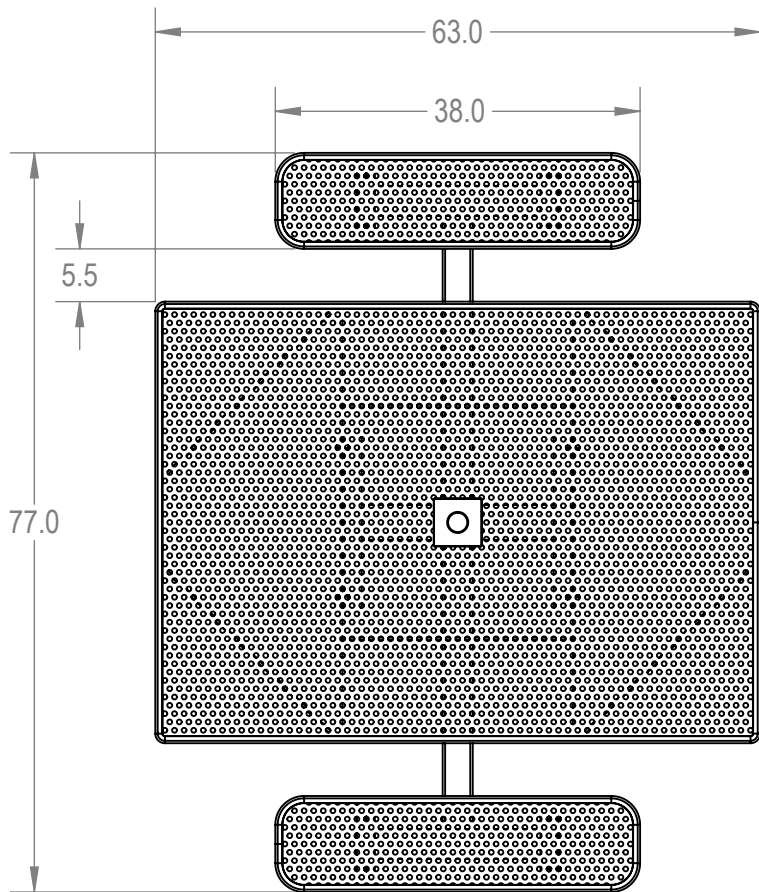

SKU: 766pt150

Variations:

- 766pt150-11
- 766pt150-23
- 766pt150-35
- 766pt150-47
- 766pt150-59
- 766pt150-71
- 766pt150-83
- 766pt150-95
- 766pt150-107
- 766pt150-119
- 766pt150-131
- 766pt150-143
- 766pt150-155
- 766pt150-167
- 766pt150-179
- 766pt150-191
- 766pt150-203
- 766pt150-215
- 766pt150-227
- 766pt150-239
- 766pt150-251
- 766pt150-263

	NAME	DATE
DRAWN	GM	1/3/2016
SALES APPR.		
CLIENT APPR.		
MFG APPR.		
Q.A.		

Design By -

**CADWorksPro**  
Chicago, IL

[www.cadworkspro.com](http://www.cadworkspro.com)

**ParkTastic**

TITLE:

46" Square Top Pedestal Table - 2 Seat - Inground

**Perforated Metal Version**

SIZE	DWG. NO.	REV
<b>A</b>	<b>766pt150</b>	

WEIGHT:

SHEET 3 OF 3