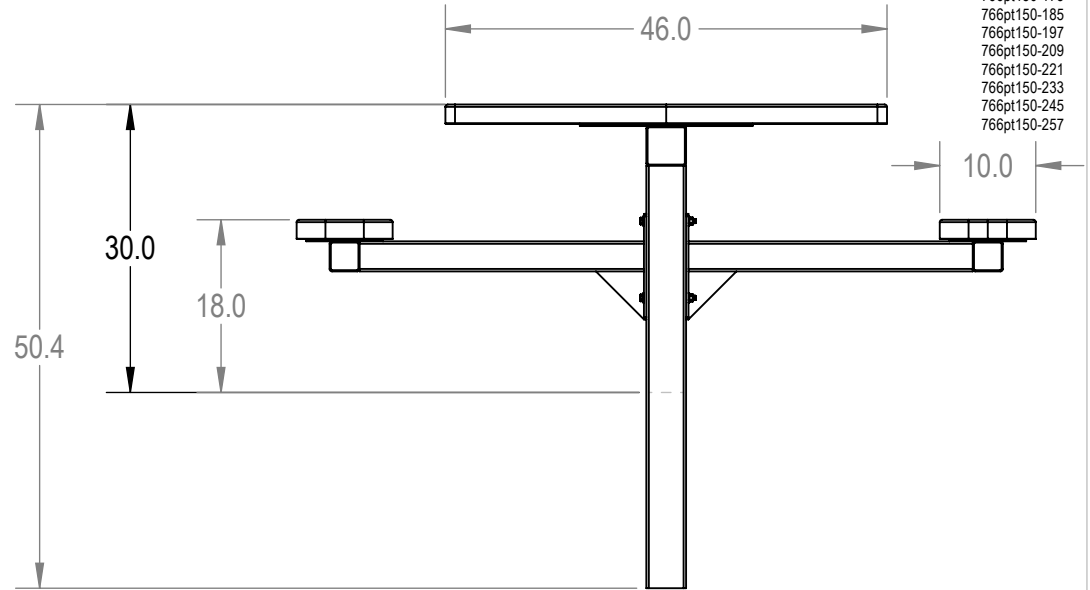

SKU: 766pt150
 Variations:
 766pt150-5
 766pt150-17
 766pt150-29
 766pt150-41
 766pt150-53
 766pt150-65
 766pt150-77
 766pt150-89
 766pt150-101
 766pt150-113
 766pt150-125
 766pt150-137
 766pt150-149
 766pt150-161
 766pt150-173
 766pt150-185
 766pt150-197
 766pt150-209
 766pt150-221
 766pt150-233
 766pt150-245
 766pt150-257

	NAME	DATE
DRAWN	GM	1/3/2016
SALES APPR.		
CLIENT APPR.		
MFG APPR.		
Q.A.		

Design By -

CADWorksPro
 Chicago, IL

www.cadworkspro.com

ParkTastic

TITLE:
 46" Square Top Pedestal Table - 2 Seat - Inground

Expanded Metal Version

SIZE	DWG. NO.	REV
A	766pt150	

WEIGHT:

SHEET 2 OF 3