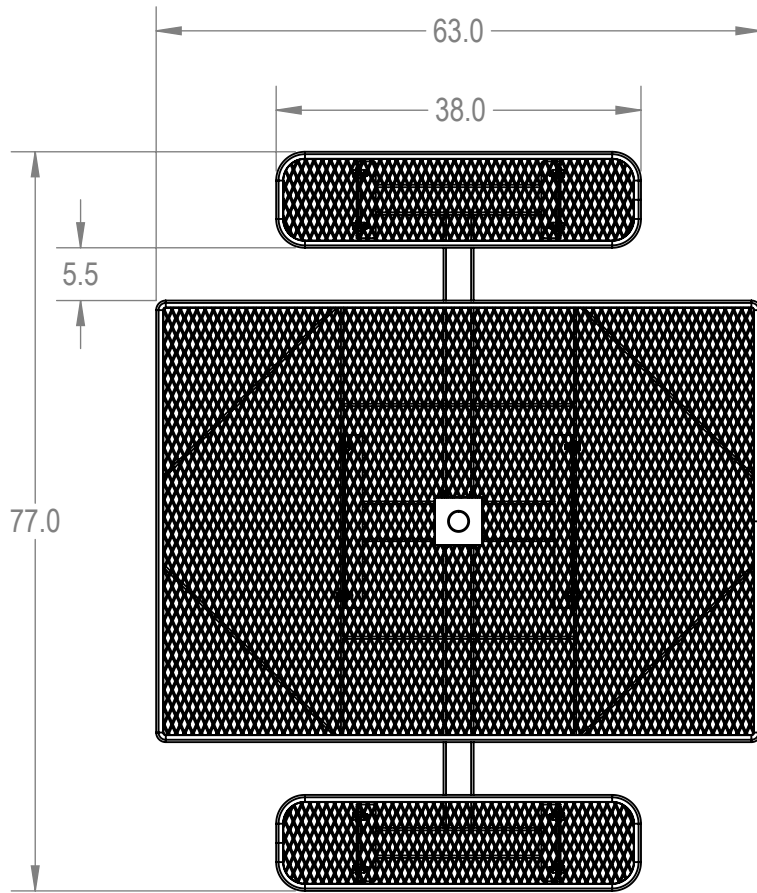

SKU: 766pt150
 Variations:
 766pt150-5
 766pt150-17
 766pt150-29
 766pt150-41
 766pt150-53
 766pt150-65
 766pt150-77
 766pt150-89
 766pt150-101
 766pt150-113
 766pt150-125
 766pt150-137
 766pt150-149
 766pt150-161
 766pt150-173
 766pt150-185
 766pt150-197
 766pt150-209
 766pt150-221
 766pt150-233
 766pt150-245
 766pt150-257

	NAME	DATE
DRAWN	GM	1/3/2016
SALES APPR.		
CLIENT APPR.		
MFG APPR.		
Q.A.		

Design By -

CADWorksPro
 Chicago, IL

www.cadworkspro.com

ParkTastic

TITLE:
 46" Square Top Pedestal Table - 2 Seat - Inground

Expanded Metal Version

SIZE	DWG. NO.	REV
A	766pt150	

WEIGHT:

SHEET 2 OF 3