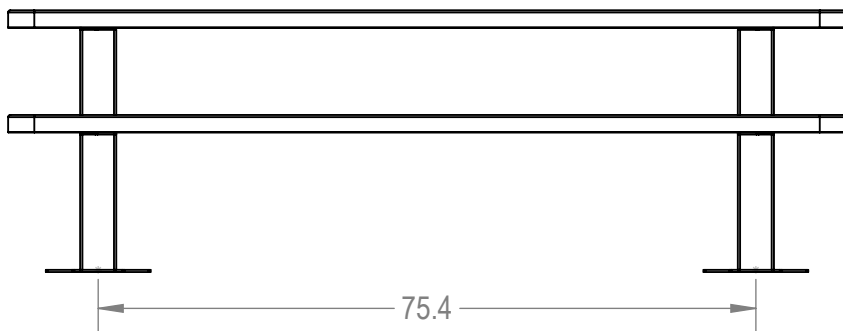

SKU: 766pt145

ParkTastic

Manufactured For:

PROPRIETARY AND CONFIDENTIAL

THE INFORMATION CONTAINED IN THIS DRAWING IS THE SOLE PROPERTY OF Park Warehouse, LLC. 5301 North Federal Highway, Suite 140, Boca Raton, FL. ANY REPRODUCTION IN PART OR AS A WHOLE WITHOUT THE WRITTEN PERMISSION OF Park Warehouse, LLC. 5301 North Federal Highway, Suite 140, Boca Raton, FL. IS PROHIBITED.

	NAME	DATE
DRAWN	GM	2/23/2016
SALES APPR.		
CLIENT APPR.		
MFG APPR.		
Q.A.		

Design By -
CADWorksPro
Chicago, IL
www.cadworkspro.com

ParkTastic		
TITLE: 8' Independent Pedestal Table - Surface Mount		
Perforated Metal Version		
SIZE A	DWG. NO. 766pt145	REV
WEIGHT:		SHEET 3 OF 3