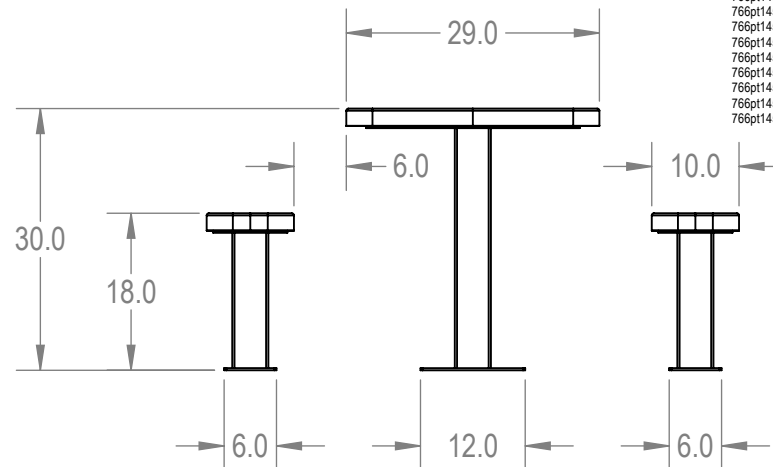

SKU: 766pt145

ParkTastic

Manufactured For:

PROPRIETARY AND CONFIDENTIAL

THE INFORMATION CONTAINED IN THIS DRAWING IS THE SOLE PROPERTY OF Park Warehouse, LLC. 5301 North Federal Highway, Suite 140, Boca Raton, FL. ANY REPRODUCTION IN PART OR AS A WHOLE WITHOUT THE WRITTEN PERMISSION OF Park Warehouse, LLC. 5301 North Federal Highway, Suite 140, Boca Raton, FL. IS PROHIBITED.

	NAME	DATE
DRAWN	GM	2/23/2016
SALES APPR.		
CLIENT APPR.		
MFG APPR.		
Q.A.		

Design By -
CADWorksPro
Chicago, IL
www.cadworkspro.com

ParkTastic		
TITLE: 8' Independent Pedestal Table - Surface Mount		
Perforated Metal Version		
SIZE A	DWG. NO. 766pt145	REV
WEIGHT:		SHEET 3 OF 3