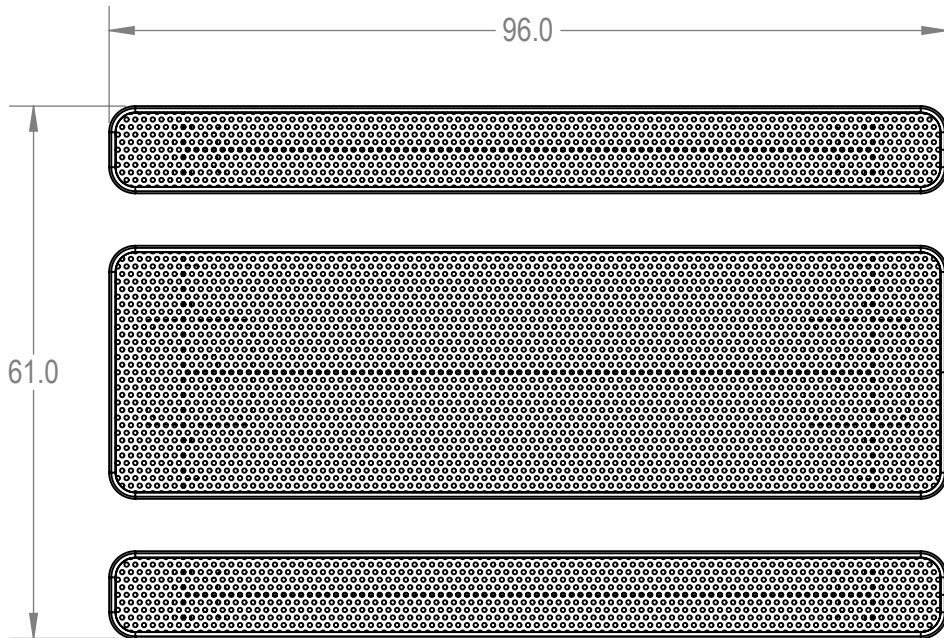

SKU: 766pt145

ParkTastic

Manufactured For:

PROPRIETARY AND CONFIDENTIAL

THE INFORMATION CONTAINED IN THIS DRAWING IS THE SOLE PROPERTY OF Park Warehouse, LLC. 5301 North Federal Highway, Suite 140, Boca Raton, FL. ANY REPRODUCTION IN PART OR AS A WHOLE WITHOUT THE WRITTEN PERMISSION OF Park Warehouse, LLC. 5301 North Federal Highway, Suite 140, Boca Raton, FL. IS PROHIBITED.

	NAME	DATE
DRAWN	GM	2/23/2016
SALES APPR.		
CLIENT APPR.		
MFG APPR.		
Q.A.		

Design By -
CADWorksPro
Chicago, IL
www.cadworkspro.com

ParkTastic		
TITLE: 8' Independent Pedestal Table - Surface Mount		
Perforated Metal Version		
SIZE A	DWG. NO. 766pt145	REV
WEIGHT:		SHEET 3 OF 3