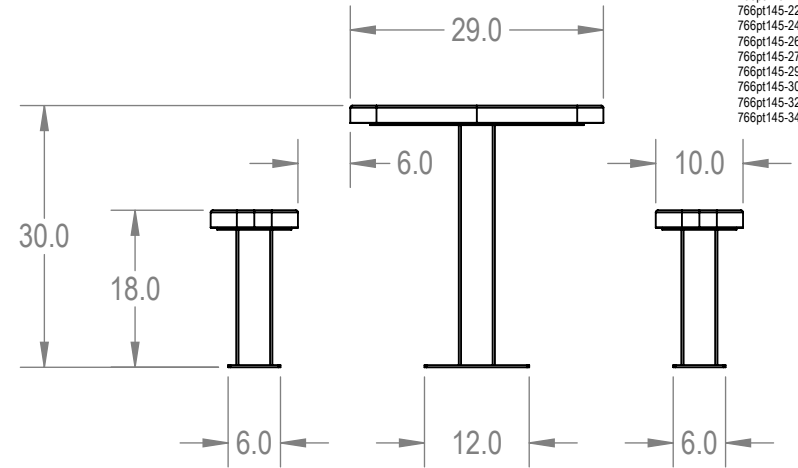

SKU: 766pt145

Variations:

ParkTastic

Manufactured For:

PROPRIETARY AND CONFIDENTIAL

THE INFORMATION CONTAINED IN THIS DRAWING IS THE SOLE PROPERTY OF Park Warehouse, LLC. 5301 North Federal Highway, Suite 140, Boca Raton, FL. ANY REPRODUCTION IN PART OR AS A WHOLE WITHOUT THE WRITTEN PERMISSION OF Park Warehouse, LLC. 5301 North Federal Highway, Suite 140, Boca Raton, FL. IS PROHIBITED.

	NAME	DATE
DRAWN	GM	2/23/2016
SALES APPR.		
CLIENT APPR.		
MFG APPR.		
Q.A.		

Design By -

CADWorksPro
Chicago, IL

www.cadworkspro.com

ParkTastic

TITLE:
8' Independent Pedestal Table - Surface Mount

Expanded Metal Version

SIZE	DWG. NO.	REV
A	766pt145	

WEIGHT:

SHEET 2 OF 3