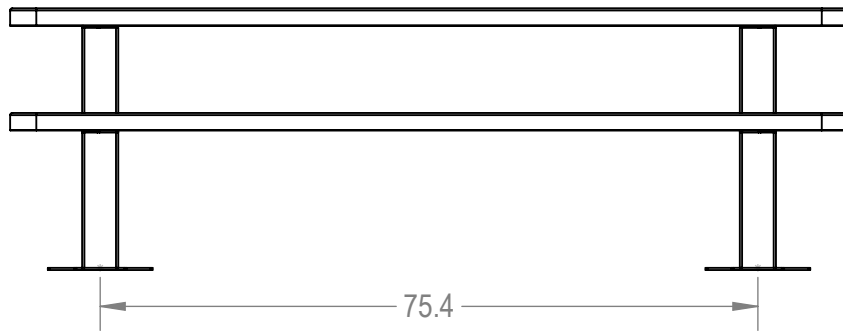

SKU: 766pt145

Variations:

ParkTastic

Manufactured For:

PROPRIETARY AND CONFIDENTIAL

THE INFORMATION CONTAINED IN THIS DRAWING IS THE SOLE PROPERTY OF Park Warehouse, LLC. 5301 North Federal Highway, Suite 140, Boca Raton, FL. ANY REPRODUCTION IN PART OR AS A WHOLE WITHOUT THE WRITTEN PERMISSION OF Park Warehouse, LLC. 5301 North Federal Highway, Suite 140, Boca Raton, FL. IS PROHIBITED.

	NAME	DATE
DRAWN	GM	2/23/2016
SALES APPR.		
CLIENT APPR.		
MFG APPR.		
Q.A.		

Design By -

CADWorksPro
Chicago, IL

www.cadworkspro.com

ParkTastic

TITLE:
8' Independent Pedestal Table - Surface Mount

Expanded Metal Version

SIZE	DWG. NO.	REV
A	766pt145	

WEIGHT:

SHEET 2 OF 3