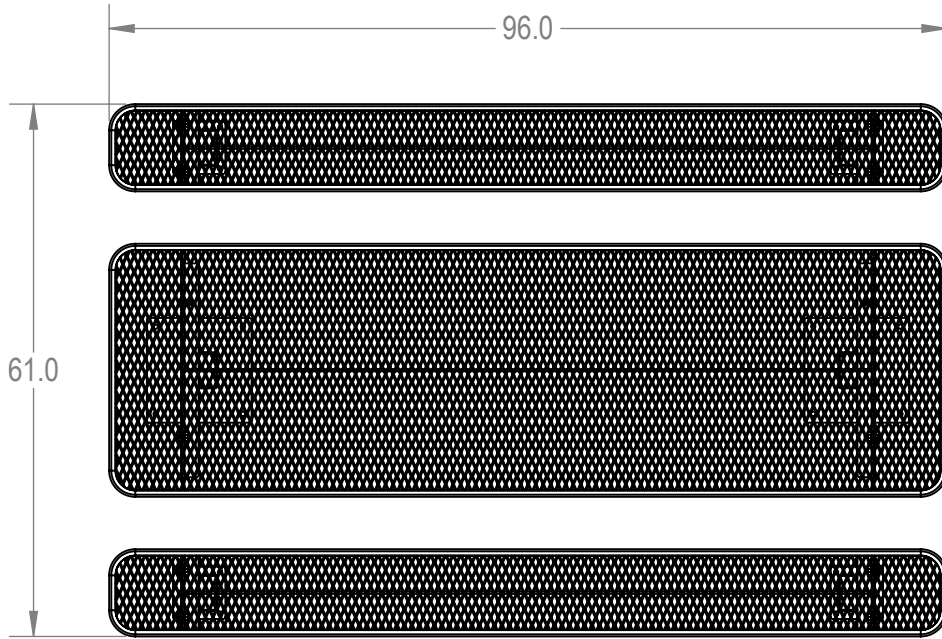

SKU: 766pt145

Variations:

ParkTastic

Manufactured For:

PROPRIETARY AND CONFIDENTIAL

THE INFORMATION CONTAINED IN THIS DRAWING IS THE SOLE PROPERTY OF Park Warehouse, LLC. 5301 North Federal Highway, Suite 140, Boca Raton, FL. ANY REPRODUCTION IN PART OR AS A WHOLE WITHOUT THE WRITTEN PERMISSION OF Park Warehouse, LLC. 5301 North Federal Highway, Suite 140, Boca Raton, FL. IS PROHIBITED.

	NAME	DATE
DRAWN	GM	2/23/2016
SALES APPR.		
CLIENT APPR.		
MFG APPR.		
Q.A.		

Design By -

CADWorksPro
Chicago, IL

www.cadworkspro.com

ParkTastic

TITLE:
8' Independent Pedestal Table - Surface Mount

Expanded Metal Version

SIZE	DWG. NO.	REV
A	766pt145	

WEIGHT:

SHEET 2 OF 3