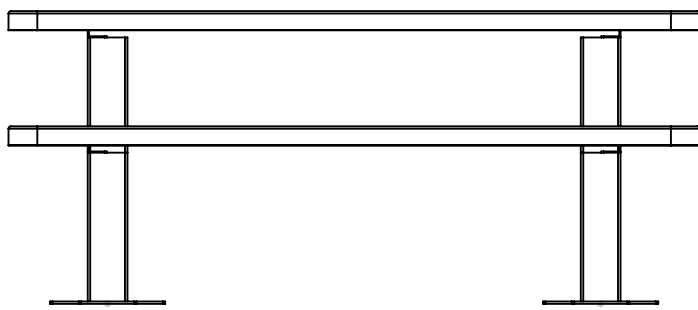

- SKU: 766pt145
 Variations:
 766pt145-2
 766pt145-18
 766pt145-34
 766pt145-50
 766pt145-66
 766pt145-82
 766pt145-98
 766pt145-114
 766pt145-130
 766pt145-146
 766pt145-162
 766pt145-178
 766pt145-194
 766pt145-210
 766pt145-226
 766pt145-242
 766pt145-258
 766pt145-274
 766pt145-290
 766pt145-306
 766pt145-322
 766pt145-338

	NAME	DATE
DRAWN	GM	2/23/2016
SALES APPR.		
CLIENT APPR.		
MFG APPR.		
Q.A.		

Design By -
CADWorksPro
 Chicago, IL
www.cadworkspro.com

ParkTastic		
TITLE: 6' Independent Pedestal Table - Surface Mount		
Expanded Metal Version		
SIZE A	DWG. NO. 766pt145	REV
WEIGHT:		SHEET 2 OF 3