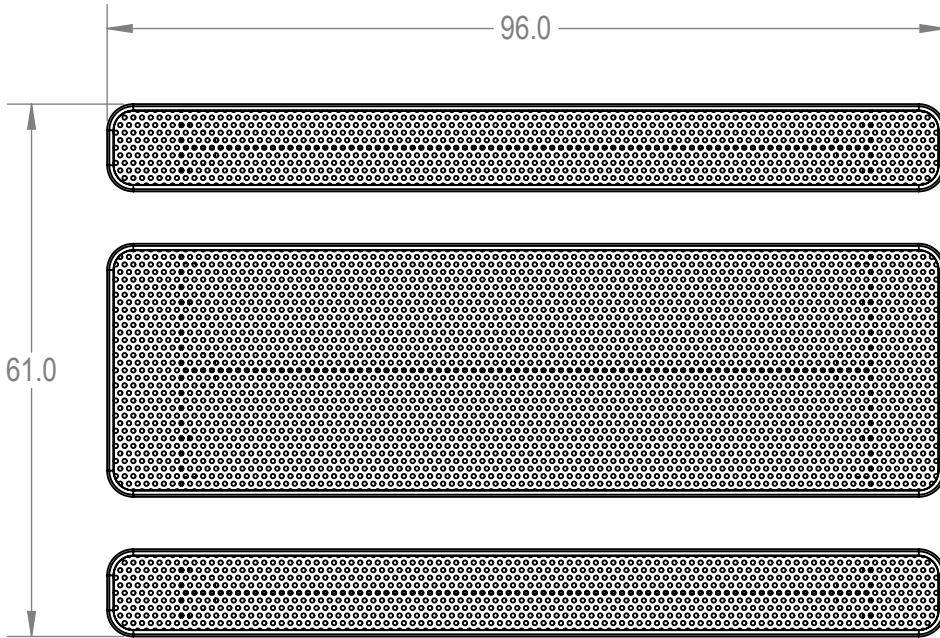

SKU: 766pt145

ParkTastic

Manufactured For:

PROPRIETARY AND CONFIDENTIAL

THE INFORMATION CONTAINED IN THIS DRAWING IS THE SOLE PROPERTY OF Park Warehouse, LLC. 5301 North Federal Highway, Suite 140, Boca Raton, FL. ANY REPRODUCTION IN PART OR AS A WHOLE WITHOUT THE WRITTEN PERMISSION OF Park Warehouse, LLC. 5301 North Federal Highway, Suite 140, Boca Raton, FL. IS PROHIBITED.

	NAME	DATE
DRAWN	GM	2/23/2016
SALES APPR.		
CLIENT APPR.		
MFG APPR.		
Q.A.		

Design By -
CADWorksPro
Chicago, IL
www.cadworkspro.com

ParkTastic		
TITLE: 8' Independent Pedestal Table - Inground		
Perforated Metal Version		
SIZE A	DWG. NO. 766pt145	REV
WEIGHT:		SHEET 3 OF 3