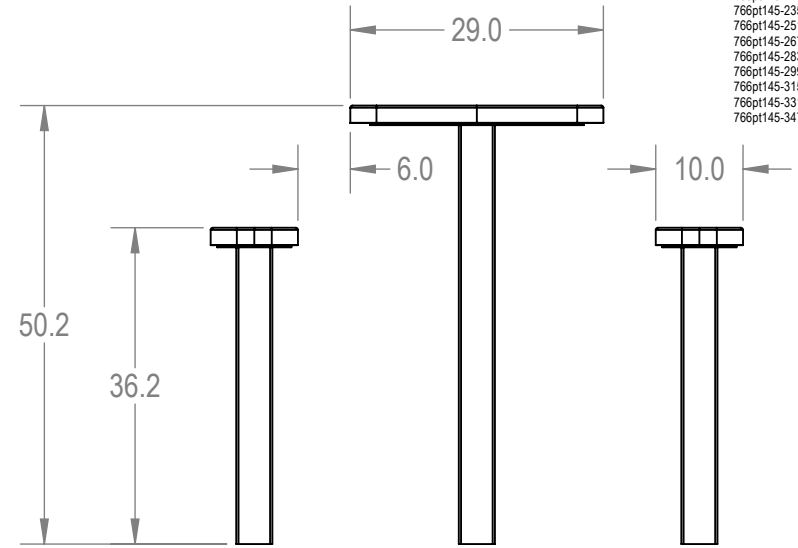

SKU: 766pt145

ParkTastic

Manufactured For:

PROPRIETARY AND CONFIDENTIAL

THE INFORMATION CONTAINED IN THIS DRAWING IS THE SOLE PROPERTY OF Park Warehouse, LLC. 5301 North Federal Highway, Suite 140, Boca Raton, FL. ANY REPRODUCTION IN PART OR AS A WHOLE WITHOUT THE WRITTEN PERMISSION OF Park Warehouse, LLC. 5301 North Federal Highway, Suite 140, Boca Raton, FL. IS PROHIBITED.

	NAME	DATE
DRAWN	GM	2/23/2016
SALES APPR.		
CLIENT APPR.		
MFG APPR.		
Q.A.		

Design By -
CADWorksPro
Chicago, IL
www.cadworkspro.com

ParkTastic		
TITLE: 8' Independent Pedestal Table - Inground		
Perforated Metal Version		
SIZE A	DWG. NO. 766pt145	REV
WEIGHT:		SHEET 3 OF 3