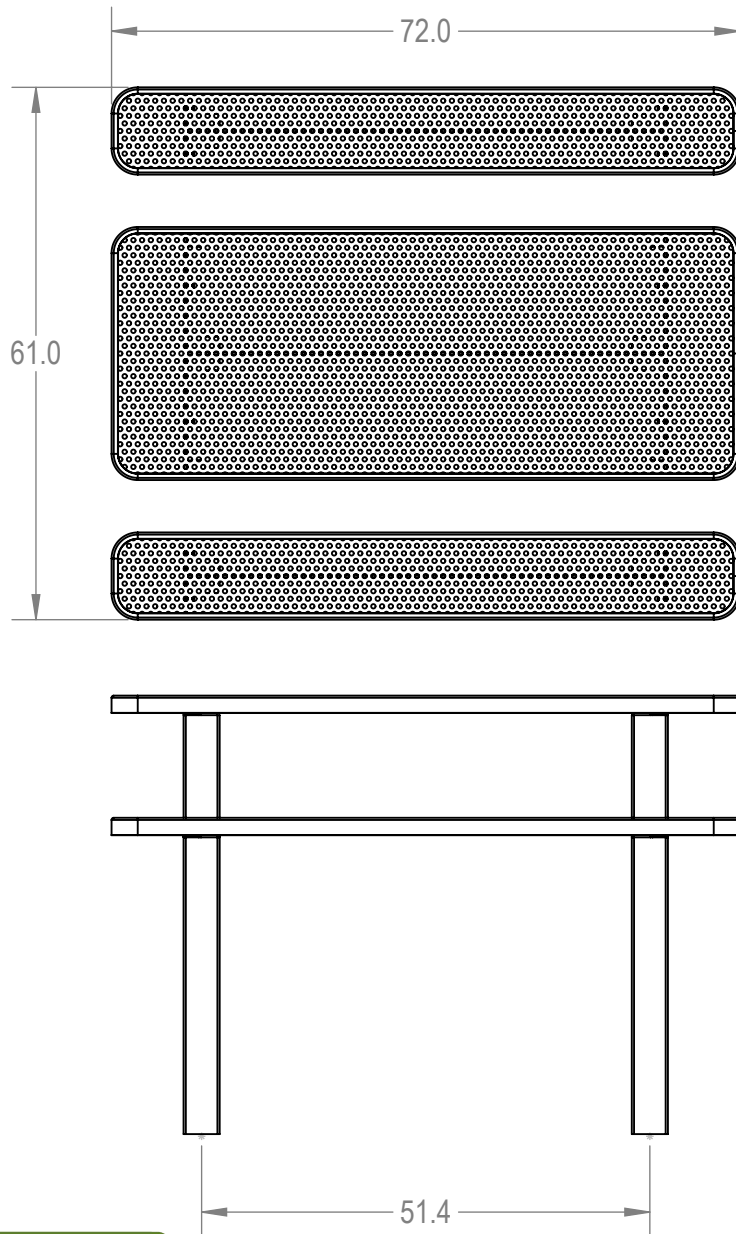

SKU: 766pt145

Variations:

- 766pt145-9
- 766pt145-25
- 766pt145-41
- 766pt145-57
- 766pt145-73
- 766pt145-89
- 766pt145-105
- 766pt145-121
- 766pt145-137
- 766pt145-153
- 766pt145-169
- 766pt145-185
- 766pt145-201
- 766pt145-217
- 766pt145-233
- 766pt145-249
- 766pt145-265
- 766pt145-281
- 766pt145-297
- 766pt145-313
- 766pt145-329
- 766pt145-345

	NAME	DATE
DRAWN	GM	2/23/2016
SALES APPR.		
CLIENT APPR.		
MFG APPR.		
Q.A.		

Design By -

CADWorksPro
Chicago, IL

www.cadworkspro.com

ParkTastic

TITLE:

6' Independent Pedestal Table - Inground

Perforated Metal Version

SIZE	DWG. NO.	REV
A	766pt145	

WEIGHT:

SHEET 3 OF 3