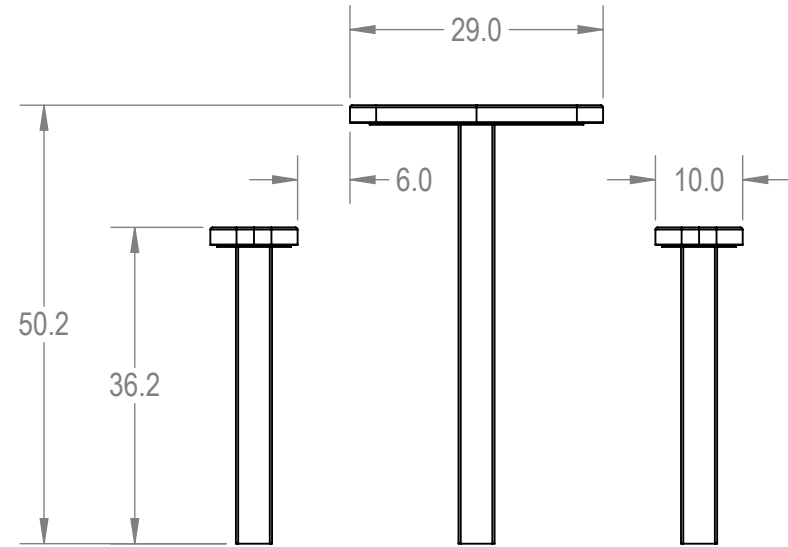

SKU: 766pt145

Variations:

- 766pt145-9
- 766pt145-25
- 766pt145-41
- 766pt145-57
- 766pt145-73
- 766pt145-89
- 766pt145-105
- 766pt145-121
- 766pt145-137
- 766pt145-153
- 766pt145-169
- 766pt145-185
- 766pt145-201
- 766pt145-217
- 766pt145-233
- 766pt145-249
- 766pt145-265
- 766pt145-281
- 766pt145-297
- 766pt145-313
- 766pt145-329
- 766pt145-345

	NAME	DATE
DRAWN	GM	2/23/2016
SALES APPR.		
CLIENT APPR.		
MFG APPR.		
Q.A.		

Design By -

CADWorksPro
Chicago, IL

www.cadworkspro.com

ParkTastic

TITLE:

6' Independent Pedestal Table - Inground

Perforated Metal Version

SIZE	DWG. NO.	REV
A	766pt145	

WEIGHT:

SHEET 3 OF 3