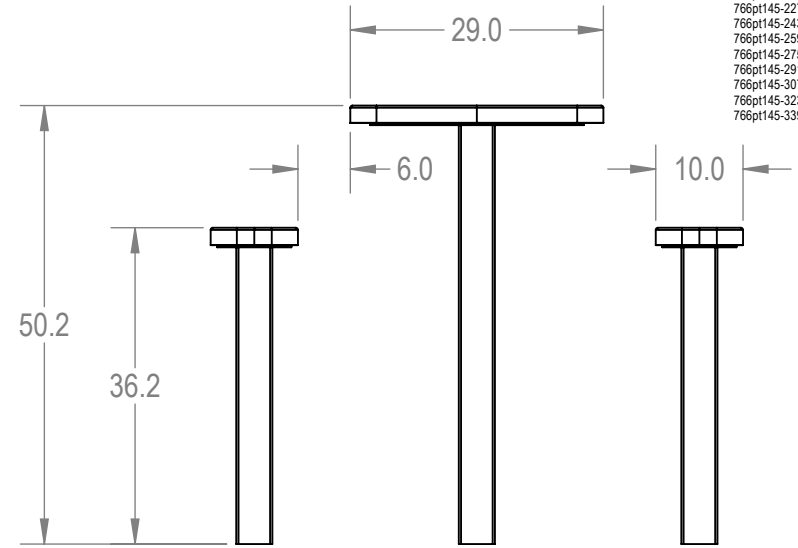

SKU: 766pt145

75.4

ParkTastic

Manufactured For:

PROPRIETARY AND CONFIDENTIAL

THE INFORMATION CONTAINED IN THIS DRAWING IS THE SOLE PROPERTY OF Park Warehouse, LLC. 5301 North Federal Highway, Suite 140, Boca Raton, FL. ANY REPRODUCTION IN PART OR AS A WHOLE WITHOUT THE WRITTEN PERMISSION OF Park Warehouse, LLC. 5301 North Federal Highway, Suite 140, Boca Raton, FL. IS PROHIBITED.

	NAME	DATE
DRAWN	GM	2/23/2016
SALES APPR.		
CLIENT APPR.		
MFG APPR.		
Q.A.		

Design By -

CADWorksPro
Chicago, IL

www.cadworkspro.com

ParkTastic

TITLE:
8' Independent Pedestal Table - Inground

Expanded Metal Version

SIZE	DWG. NO.	REV
A	766pt145	

WEIGHT:

SHEET 2 OF 3