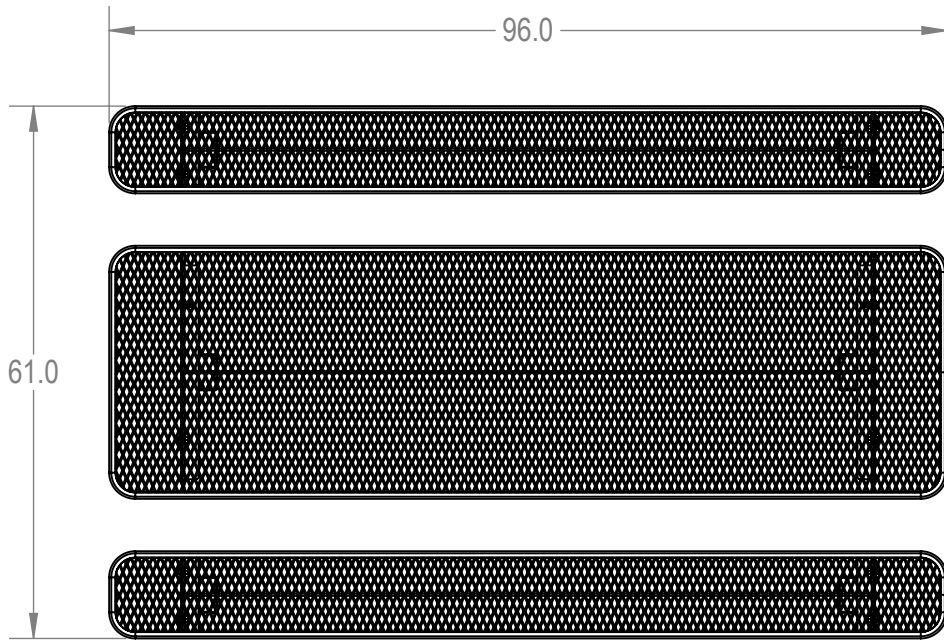

SKU: 766pt145

75.4

ParkTastic

Manufactured For:

PROPRIETARY AND CONFIDENTIAL

THE INFORMATION CONTAINED IN THIS DRAWING IS THE SOLE PROPERTY OF Park Warehouse, LLC. 5301 North Federal Highway, Suite 140, Boca Raton, FL. ANY REPRODUCTION IN PART OR AS A WHOLE WITHOUT THE WRITTEN PERMISSION OF Park Warehouse, LLC. 5301 North Federal Highway, Suite 140, Boca Raton, FL. IS PROHIBITED.

	NAME	DATE
DRAWN	GM	2/23/2016
SALES APPR.		
CLIENT APPR.		
MFG APPR.		
Q.A.		

Design By -

CADWorksPro
Chicago, IL

www.cadworkspro.com

ParkTastic

TITLE:
8' Independent Pedestal Table - Inground

Expanded Metal Version

SIZE	DWG. NO.	REV
A	766pt145	

WEIGHT:

SHEET 2 OF 3