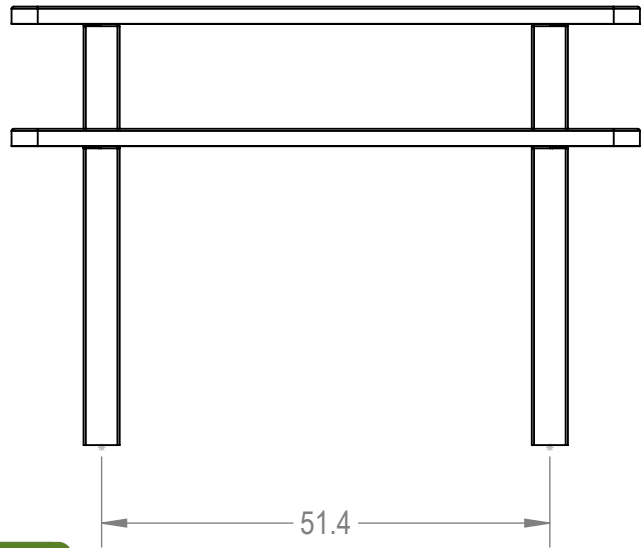

SKU: 766pt145
 Variations:
 766pt145-1
 766pt145-17
 766pt145-33
 766pt145-49
 766pt145-65
 766pt145-81
 766pt145-97
 766pt145-113
 766pt145-129
 766pt145-145
 766pt145-161
 766pt145-177
 766pt145-193
 766pt145-209
 766pt145-225
 766pt145-241
 766pt145-257
 766pt145-273
 766pt145-289
 766pt145-305
 766pt145-321
 766pt145-337

	NAME	DATE
DRAWN	GM	2/23/2016
SALES APPR.		
CLIENT APPR.		
MFG APPR.		
Q.A.		

Design By -
CADWorksPro
 Chicago, IL
www.cadworkspro.com

ParkTastic		
TITLE: 6' Independent Pedestal Table - Inground Expanded Metal Version		
SIZE A	DWG. NO. 766pt145	REV
WEIGHT:		SHEET 2 OF 3