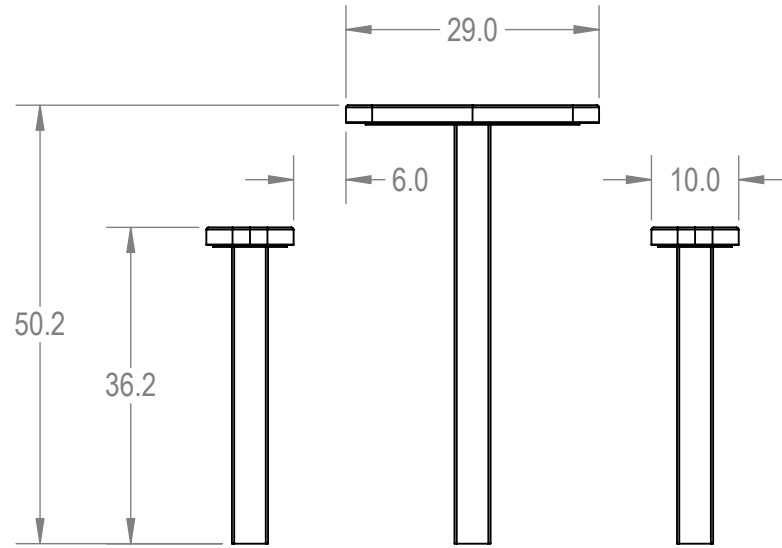

SKU: 766pt145
 Variations:
 766pt145-1
 766pt145-17
 766pt145-33
 766pt145-49
 766pt145-65
 766pt145-81
 766pt145-97
 766pt145-113
 766pt145-129
 766pt145-145
 766pt145-161
 766pt145-177
 766pt145-193
 766pt145-209
 766pt145-225
 766pt145-241
 766pt145-257
 766pt145-273
 766pt145-289
 766pt145-305
 766pt145-321
 766pt145-337

	NAME	DATE
DRAWN	GM	2/23/2016
SALES APPR.		
CLIENT APPR.		
MFG APPR.		
Q.A.		

Design By -
CADWorksPro
 Chicago, IL
www.cadworkspro.com

ParkTastic		
TITLE: 6' Independent Pedestal Table - Inground Expanded Metal Version		
SIZE A	DWG. NO. 766pt145	REV
WEIGHT:		SHEET 2 OF 3