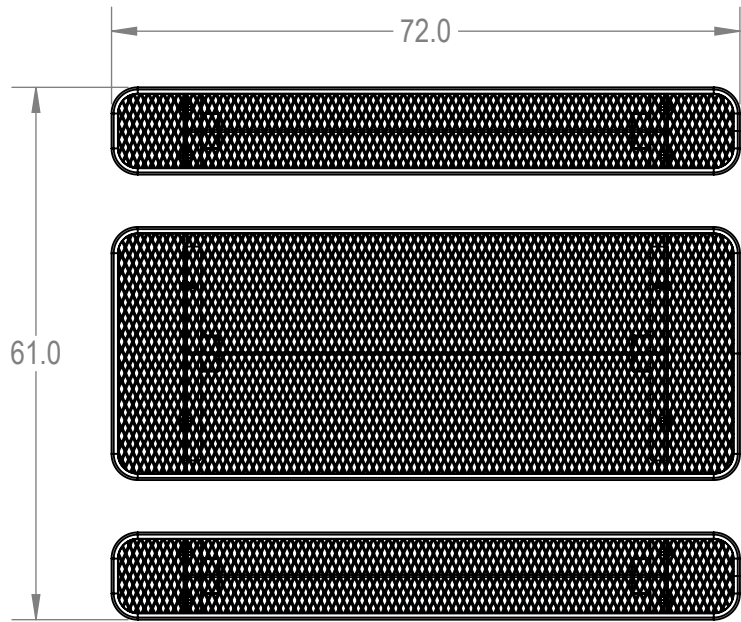

SKU: 766pt145
 Variations:
 766pt145-1
 766pt145-17
 766pt145-33
 766pt145-49
 766pt145-65
 766pt145-81
 766pt145-97
 766pt145-113
 766pt145-129
 766pt145-145
 766pt145-161
 766pt145-177
 766pt145-193
 766pt145-209
 766pt145-225
 766pt145-241
 766pt145-257
 766pt145-273
 766pt145-289
 766pt145-305
 766pt145-321
 766pt145-337

	NAME	DATE
DRAWN	GM	2/23/2016
SALES APPR.		
CLIENT APPR.		
MFG APPR.		
Q.A.		

Design By -
CADWorksPro
 Chicago, IL
www.cadworkspro.com

ParkTastic		
TITLE: 6' Independent Pedestal Table - Inground Expanded Metal Version		
SIZE A	DWG. NO. 766pt145	REV
WEIGHT:		SHEET 2 OF 3