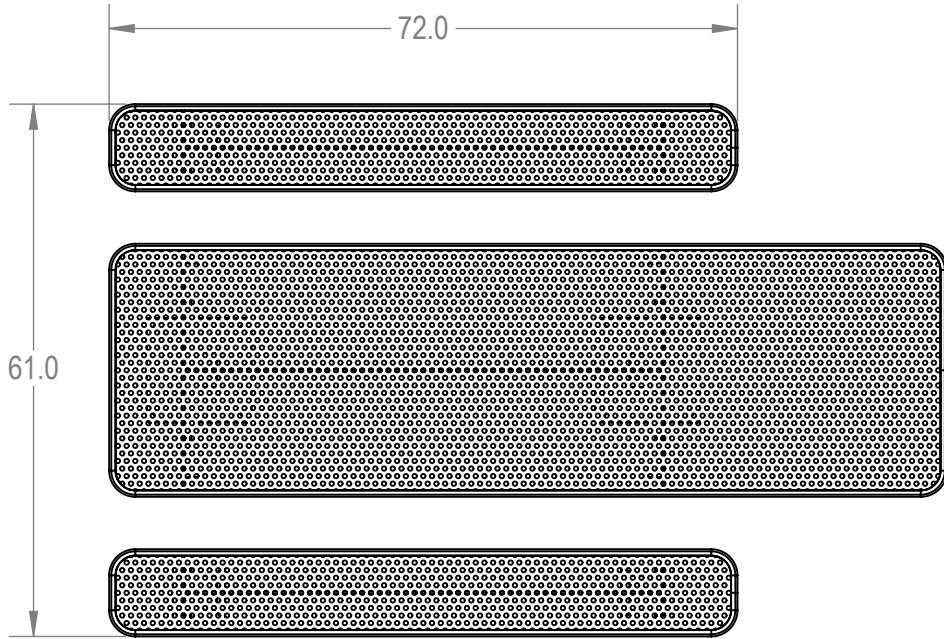

SKU: 766pt145

ParkTastic

Manufactured For:

PROPRIETARY AND CONFIDENTIAL

THE INFORMATION CONTAINED IN THIS DRAWING IS THE SOLE PROPERTY OF Park Warehouse, LLC. 5301 North Federal Highway, Suite 140, Boca Raton, FL. ANY REPRODUCTION IN PART OR AS A WHOLE WITHOUT THE WRITTEN PERMISSION OF Park Warehouse, LLC. 5301 North Federal Highway, Suite 140, Boca Raton, FL. IS PROHIBITED.

	NAME	DATE
DRAWN	GM	2/23/2016
SALES APPR.		
CLIENT APPR.		
MFG APPR.		
Q.A.		

Design By -
CADWorksPro
Chicago, IL
www.cadworkspro.com

ParkTastic		
TITLE: 8' Independent Accessible Pedestal Table - Surface Mount		
Perforated Metal Version		
SIZE A	DWG. NO. 766pt145	REV
WEIGHT:		SHEET 3 OF 3