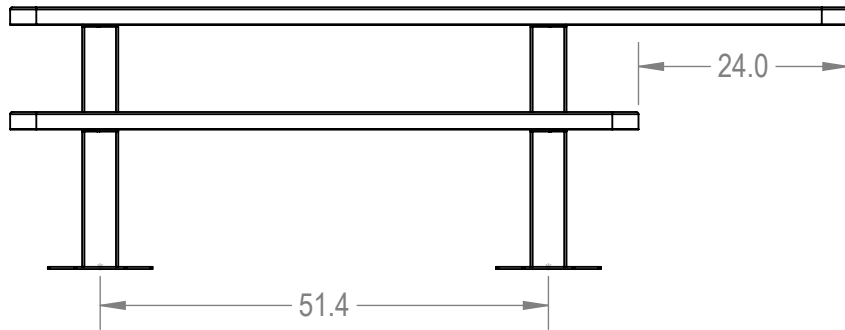

SKU: 766pt145

ParkTastic

Manufactured For:

PROPRIETARY AND CONFIDENTIAL

THE INFORMATION CONTAINED IN THIS DRAWING IS THE SOLE PROPERTY OF Park Warehouse, LLC. 5301 North Federal Highway, Suite 140, Boca Raton, FL. ANY REPRODUCTION IN PART OR AS A WHOLE WITHOUT THE WRITTEN PERMISSION OF Park Warehouse, LLC. 5301 North Federal Highway, Suite 140, Boca Raton, FL. IS PROHIBITED.

	NAME	DATE
DRAWN	GM	2/23/2016
SALES APPR.		
CLIENT APPR.		
MFG APPR.		
Q.A.		

Design By -
CADWorksPro
Chicago, IL
www.cadworkspro.com

ParkTastic		
TITLE: 8' Independent Accessible Pedestal Table - Surface Mount		
Perforated Metal Version		
SIZE A	DWG. NO. 766pt145	REV
WEIGHT:		SHEET 3 OF 3