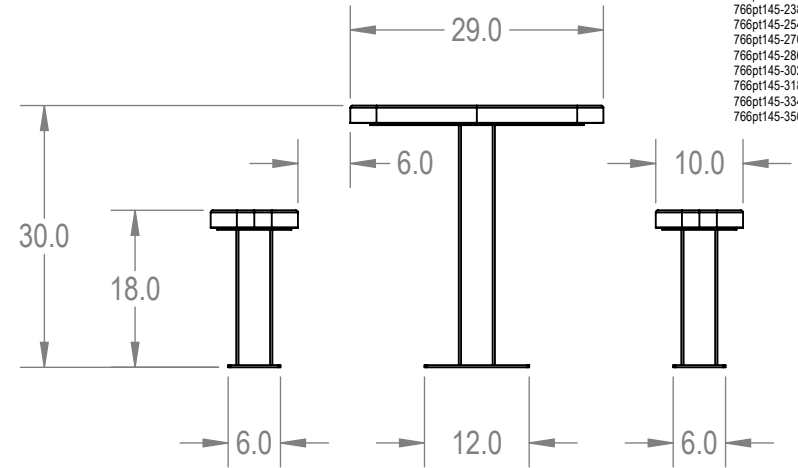

SKU: 766pt145

ParkTastic

Manufactured For:

PROPRIETARY AND CONFIDENTIAL

THE INFORMATION CONTAINED IN THIS DRAWING IS THE SOLE PROPERTY OF Park Warehouse, LLC. 5301 North Federal Highway, Suite 140, Boca Raton, FL. ANY REPRODUCTION IN PART OR AS A WHOLE WITHOUT THE WRITTEN PERMISSION OF Park Warehouse, LLC. 5301 North Federal Highway, Suite 140, Boca Raton, FL. IS PROHIBITED.

	NAME	DATE
DRAWN	GM	2/23/2016
SALES APPR.		
CLIENT APPR.		
MFG APPR.		
Q.A.		

Design By -
CADWorksPro
Chicago, IL
www.cadworkspro.com

ParkTastic		
TITLE: 8' Independent Accessible Pedestal Table - Surface Mount		
Perforated Metal Version		
SIZE A	DWG. NO. 766pt145	REV
WEIGHT:		SHEET 3 OF 3