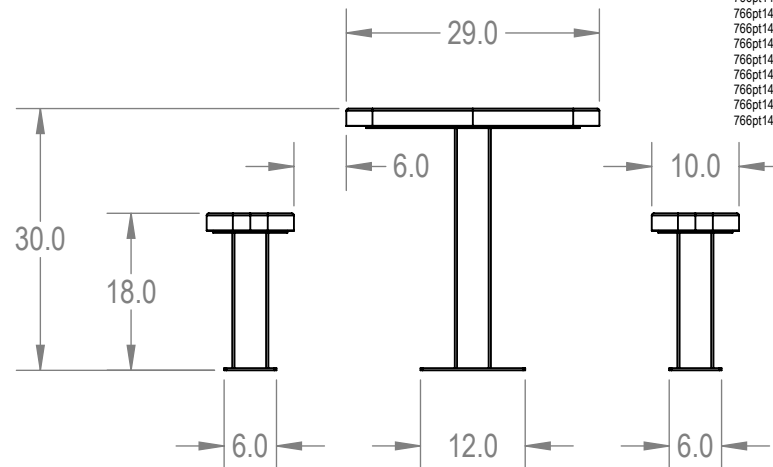

SKU: 766pt145

Variations:

ParkTastic

Manufactured For:

PROPRIETARY AND CONFIDENTIAL

THE INFORMATION CONTAINED IN THIS DRAWING IS THE SOLE PROPERTY OF Park Warehouse, LLC. 5301 North Federal Highway, Suite 140, Boca Raton, FL. ANY REPRODUCTION IN PART OR AS A WHOLE WITHOUT THE WRITTEN PERMISSION OF Park Warehouse, LLC. 5301 North Federal Highway, Suite 140, Boca Raton, FL. IS PROHIBITED.

	NAME	DATE
DRAWN	GM	2/23/2016
SALES APPR.		
CLIENT APPR.		
MFG APPR.		
Q.A.		

Design By -

CADWorksPro
Chicago, IL

www.cadworkspro.com

ParkTastic

TITLE:
8' Independent Accessible Pedestal Table - Surface Mount

Expanded Metal Version

SIZE	DWG. NO.	REV
A	766pt145	

WEIGHT:

SHEET 2 OF 3