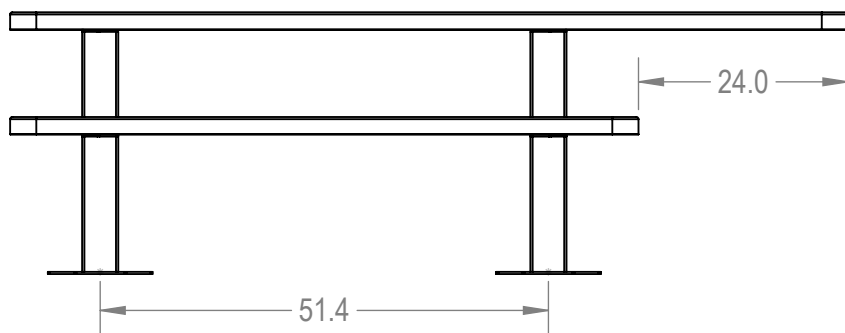

SKU: 766pt145

Variations:

ParkTastic

Manufactured For:

PROPRIETARY AND CONFIDENTIAL

THE INFORMATION CONTAINED IN THIS DRAWING IS THE SOLE PROPERTY OF Park Warehouse, LLC. 5301 North Federal Highway, Suite 140, Boca Raton, FL. ANY REPRODUCTION IN PART OR AS A WHOLE WITHOUT THE WRITTEN PERMISSION OF Park Warehouse, LLC. 5301 North Federal Highway, Suite 140, Boca Raton, FL. IS PROHIBITED.

	NAME	DATE
DRAWN	GM	2/23/2016
SALES APPR.		
CLIENT APPR.		
MFG APPR.		
Q.A.		

Design By -

CADWorksPro
Chicago, IL

www.cadworkspro.com

ParkTastic

TITLE:
8' Independent Accessible Pedestal Table - Surface Mount

Expanded Metal Version

SIZE	DWG. NO.	REV
A	766pt145	

WEIGHT:

SHEET 2 OF 3