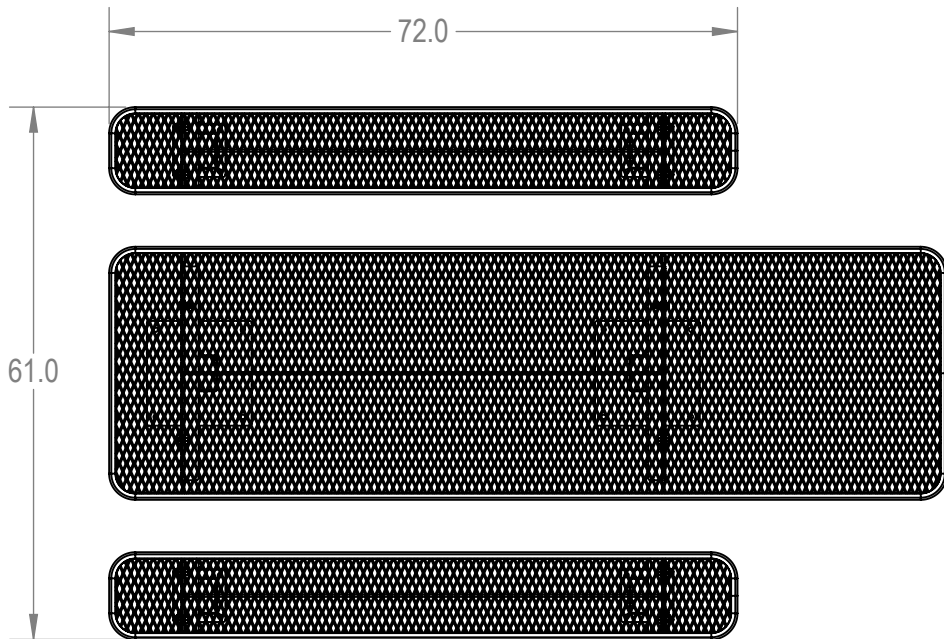

SKU: 766pt145

Variations:

ParkTastic

Manufactured For:

PROPRIETARY AND CONFIDENTIAL

THE INFORMATION CONTAINED IN THIS DRAWING IS THE SOLE PROPERTY OF Park Warehouse, LLC. 5301 North Federal Highway, Suite 140, Boca Raton, FL. ANY REPRODUCTION IN PART OR AS A WHOLE WITHOUT THE WRITTEN PERMISSION OF Park Warehouse, LLC. 5301 North Federal Highway, Suite 140, Boca Raton, FL. IS PROHIBITED.

	NAME	DATE
DRAWN	GM	2/23/2016
SALES APPR.		
CLIENT APPR.		
MFG APPR.		
Q.A.		

Design By -

CADWorksPro
Chicago, IL

www.cadworkspro.com

ParkTastic

TITLE:
8' Independent Accessible Pedestal Table - Surface Mount

Expanded Metal Version

SIZE	DWG. NO.	REV
A	766pt145	

WEIGHT:

SHEET 2 OF 3