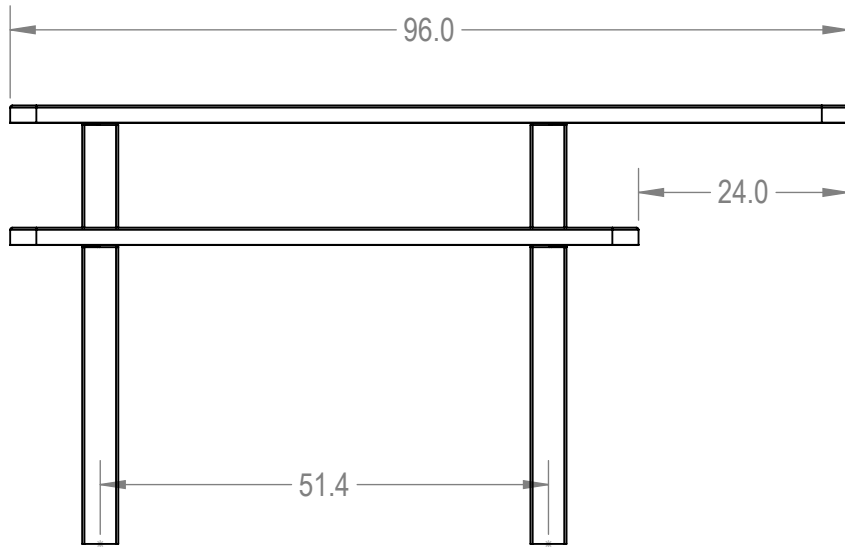

SKU: 766pt145

ParkTastic

Manufactured For:

PROPRIETARY AND CONFIDENTIAL

THE INFORMATION CONTAINED IN THIS DRAWING IS THE SOLE PROPERTY OF Park Warehouse, LLC. 5301 North Federal Highway, Suite 140, Boca Raton, FL. ANY REPRODUCTION IN PART OR AS A WHOLE WITHOUT THE WRITTEN PERMISSION OF Park Warehouse, LLC. 5301 North Federal Highway, Suite 140, Boca Raton, FL. IS PROHIBITED.

	NAME	DATE
DRAWN	GM	2/23/2016
SALES APPR.		
CLIENT APPR.		
MFG APPR.		
Q.A.		

Design By -

CADWorksPro
Chicago, IL

www.cadworkspro.com

ParkTastic

TITLE:
8' Independent Accessible Pedestal Table - Inground

Perforated Metal Version

SIZE	DWG. NO.	REV
A	766pt145	

WEIGHT:

SHEET 3 OF 3