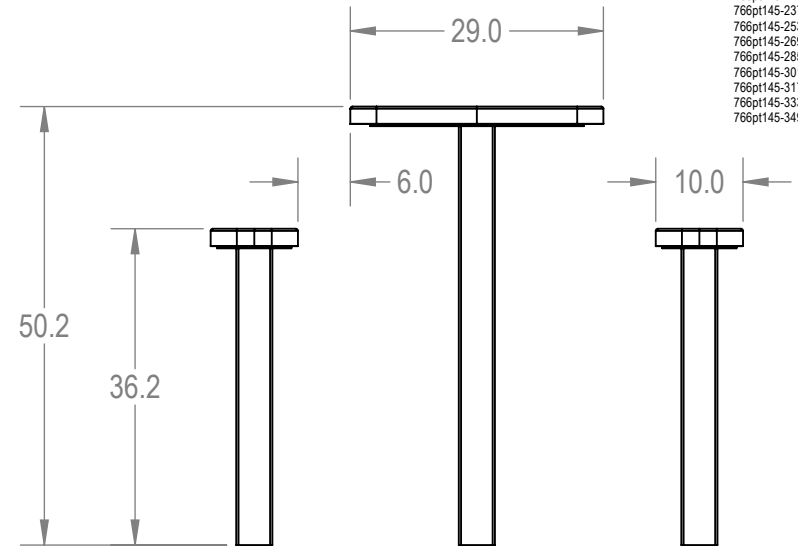

SKU: 766pt145

ParkTastic

Manufactured For:

PROPRIETARY AND CONFIDENTIAL

THE INFORMATION CONTAINED IN THIS DRAWING IS THE SOLE PROPERTY OF Park Warehouse, LLC. 5301 North Federal Highway, Suite 140, Boca Raton, FL. ANY REPRODUCTION IN PART OR AS A WHOLE WITHOUT THE WRITTEN PERMISSION OF Park Warehouse, LLC. 5301 North Federal Highway, Suite 140, Boca Raton, FL. IS PROHIBITED.

	NAME	DATE
DRAWN	GM	2/23/2016
SALES APPR.		
CLIENT APPR.		
MFG APPR.		
Q.A.		

Design By -

CADWorksPro
Chicago, IL

www.cadworkspro.com

ParkTastic

TITLE:
8' Independent Accessible Pedestal Table - Inground

Perforated Metal Version

SIZE	DWG. NO.	REV
A	766pt145	

WEIGHT:

SHEET 3 OF 3