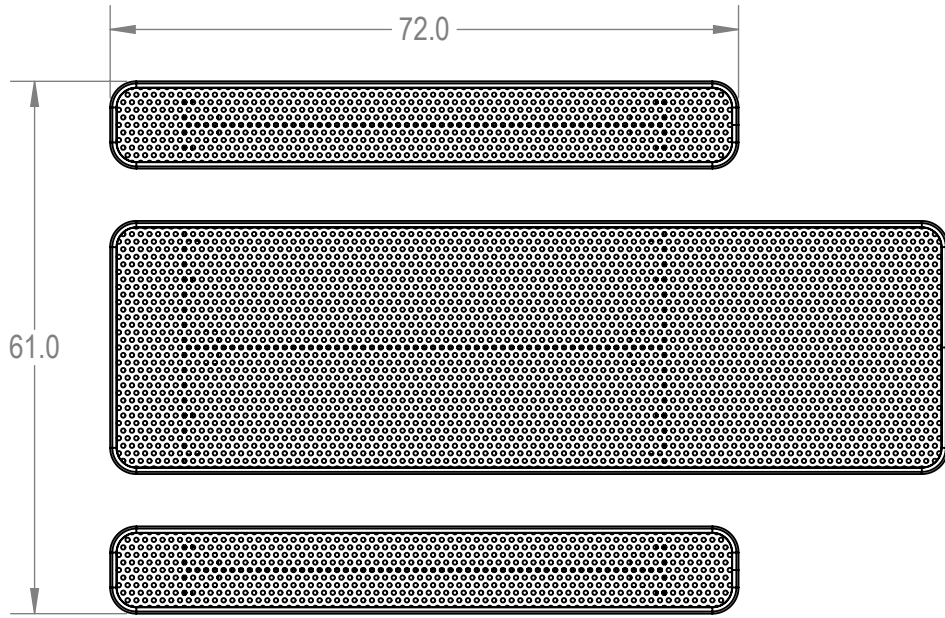

SKU: 766pt145

ParkTastic

Manufactured For:

PROPRIETARY AND CONFIDENTIAL

THE INFORMATION CONTAINED IN THIS DRAWING IS THE SOLE PROPERTY OF Park Warehouse, LLC. 5301 North Federal Highway, Suite 140, Boca Raton, FL. ANY REPRODUCTION IN PART OR AS A WHOLE WITHOUT THE WRITTEN PERMISSION OF Park Warehouse, LLC. 5301 North Federal Highway, Suite 140, Boca Raton, FL. IS PROHIBITED.

	NAME	DATE
DRAWN	GM	2/23/2016
SALES APPR.		
CLIENT APPR.		
MFG APPR.		
Q.A.		

Design By -

CADWorksPro
Chicago, IL

www.cadworkspro.com

ParkTastic

TITLE:
8' Independent Accessible Pedestal Table - Inground

Perforated Metal Version

SIZE	DWG. NO.	REV
A	766pt145	

WEIGHT:

SHEET 3 OF 3