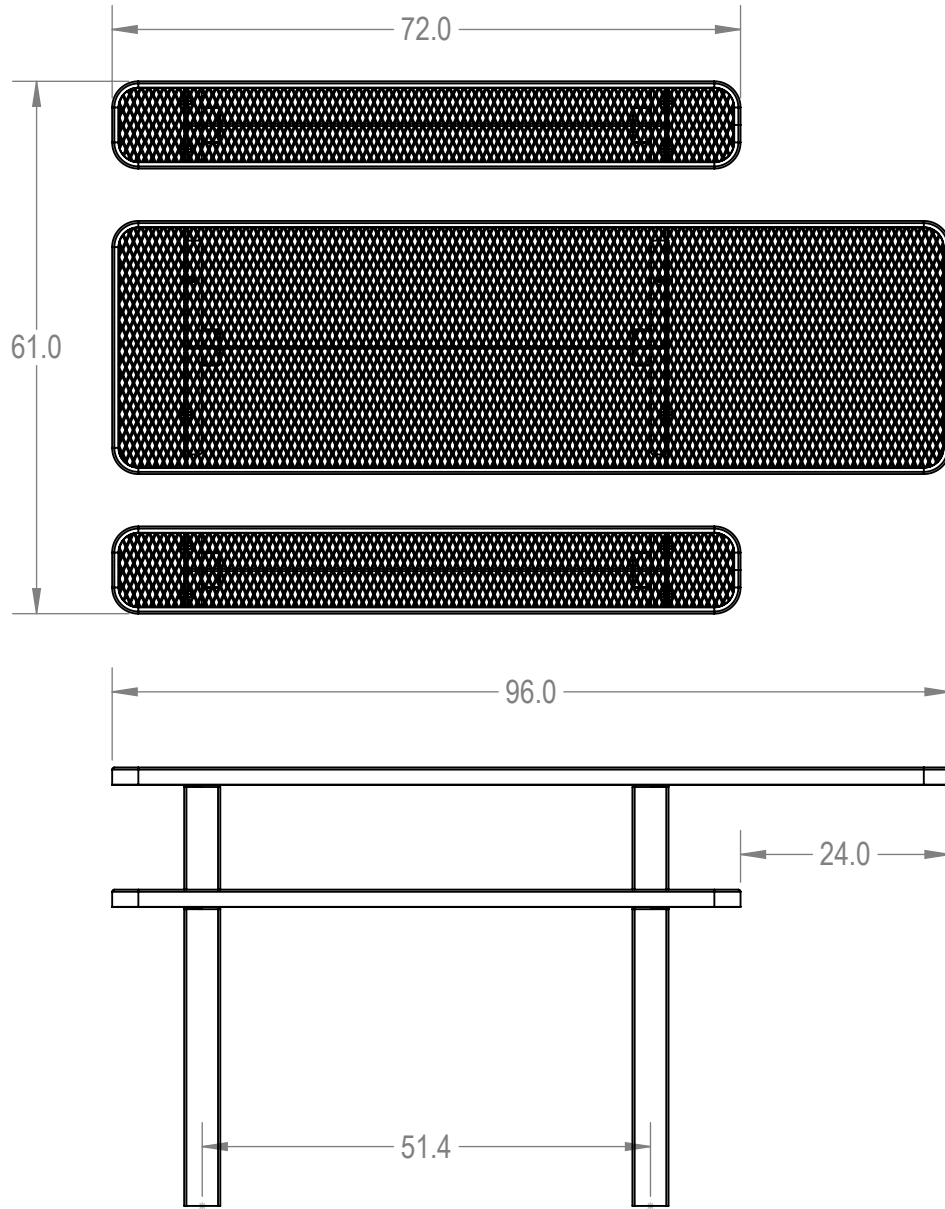

SKU: 766pt145

ParkTastic

Manufactured For:

PROPRIETARY AND CONFIDENTIAL

THE INFORMATION CONTAINED IN THIS DRAWING IS THE SOLE PROPERTY OF Park Warehouse, LLC. 5301 North Federal Highway, Suite 140, Boca Raton, FL. ANY REPRODUCTION IN PART OR AS A WHOLE WITHOUT THE WRITTEN PERMISSION OF Park Warehouse, LLC. 5301 North Federal Highway, Suite 140, Boca Raton, FL. IS PROHIBITED.

	NAME	DATE
DRAWN	GM	2/23/2016
SALES APPR.		
CLIENT APPR.		
MFG APPR.		
Q.A.		

Design By -

CADWorksPro
Chicago, IL

www.cadworkspro.com

ParkTastic

TITLE:

8' Independent Accessible Pedestal Table - Inground

Expanded Metal Version

SIZE	DWG. NO.	REV
A	766pt145	

WEIGHT:

SHEET 2 OF 3