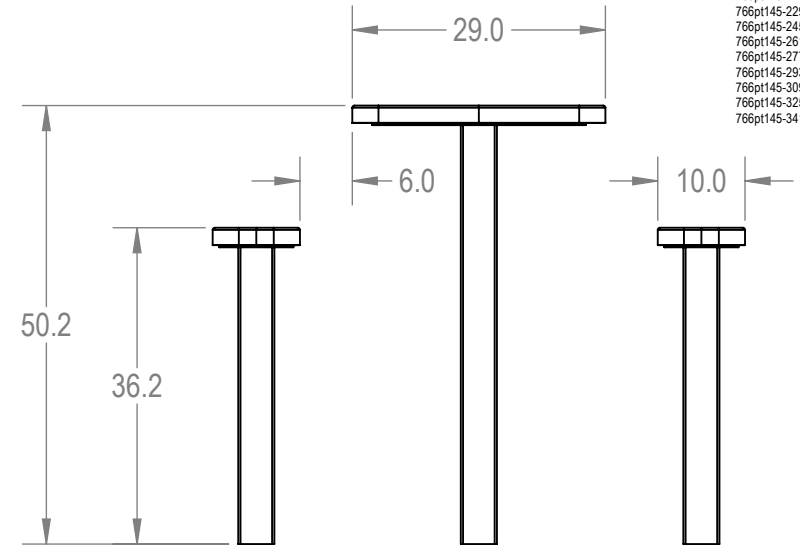

SKU: 766pt145

ParkTastic

Manufactured For:

PROPRIETARY AND CONFIDENTIAL

THE INFORMATION CONTAINED IN THIS DRAWING IS THE SOLE PROPERTY OF Park Warehouse, LLC. 5301 North Federal Highway, Suite 140, Boca Raton, FL. ANY REPRODUCTION IN PART OR AS A WHOLE WITHOUT THE WRITTEN PERMISSION OF Park Warehouse, LLC. 5301 North Federal Highway, Suite 140, Boca Raton, FL. IS PROHIBITED.

	NAME	DATE
DRAWN	GM	2/23/2016
SALES APPR.		
CLIENT APPR.		
MFG APPR.		
Q.A.		

Design By -

CADWorksPro
Chicago, IL

www.cadworkspro.com

ParkTastic

TITLE:

8' Independent Accessible Pedestal Table - Inground

Expanded Metal Version

SIZE	DWG. NO.	REV
A	766pt145	

WEIGHT:

SHEET 2 OF 3