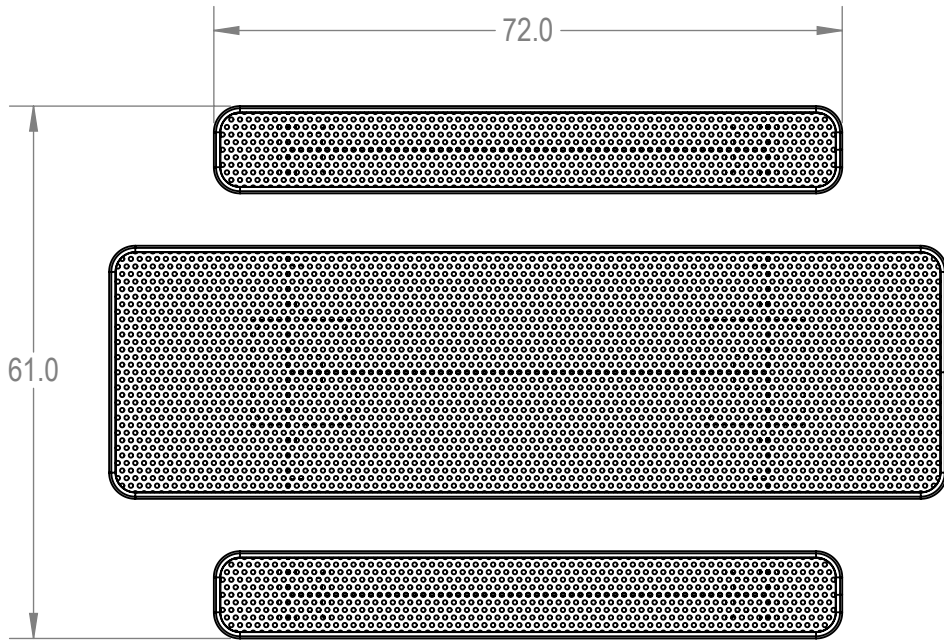

SKU: 766pt145

ParkTastic

Manufactured For:

PROPRIETARY AND CONFIDENTIAL

THE INFORMATION CONTAINED IN THIS DRAWING IS THE SOLE PROPERTY OF Park Warehouse, LLC. 5301 North Federal Highway, Suite 140, Boca Raton, FL. ANY REPRODUCTION IN PART OR AS A WHOLE WITHOUT THE WRITTEN PERMISSION OF Park Warehouse, LLC. 5301 North Federal Highway, Suite 140, Boca Raton, FL. IS PROHIBITED.

	NAME	DATE
DRAWN	GM	2/23/2016
SALES APPR.		
CLIENT APPR.		
MFG APPR.		
Q.A.		

Design By -

CADWorksPro
Chicago, IL

www.cadworkspro.com

ParkTastic

TITLE:
8' Independent Accessible Alt Pedestal Table - Surface Mount

Perforated Metal Version

SIZE	DWG. NO.	REV
A	766pt145	

WEIGHT:

SHEET 3 OF 3