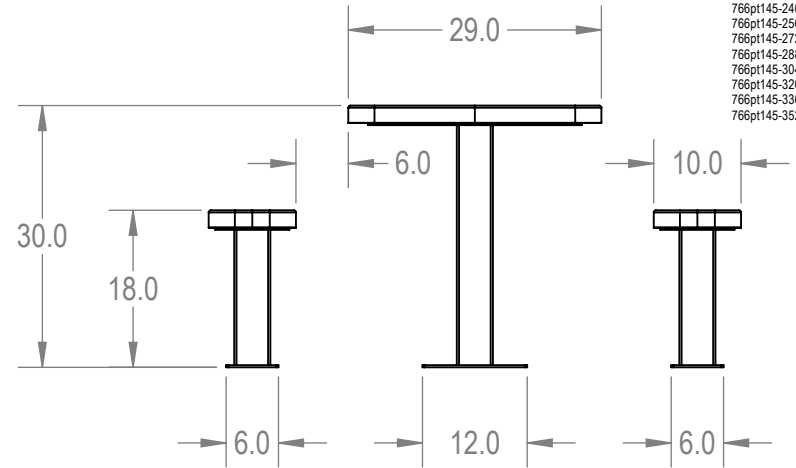

SKU: 766pt145

ParkTastic

Manufactured For:

PROPRIETARY AND CONFIDENTIAL

THE INFORMATION CONTAINED IN THIS DRAWING IS THE SOLE PROPERTY OF Park Warehouse, LLC. 5301 North Federal Highway, Suite 140, Boca Raton, FL. ANY REPRODUCTION IN PART OR AS A WHOLE WITHOUT THE WRITTEN PERMISSION OF Park Warehouse, LLC. 5301 North Federal Highway, Suite 140, Boca Raton, FL. IS PROHIBITED.

	NAME	DATE
DRAWN	GM	2/23/2016
SALES APPR.		
CLIENT APPR.		
MFG APPR.		
Q.A.		

Design By -

CADWorksPro
Chicago, IL

www.cadworkspro.com

ParkTastic

TITLE:
8' Independent Accessible Alt Pedestal Table - Surface Mount

Perforated Metal Version

SIZE	DWG. NO.	REV
A	766pt145	

WEIGHT:

SHEET 3 OF 3