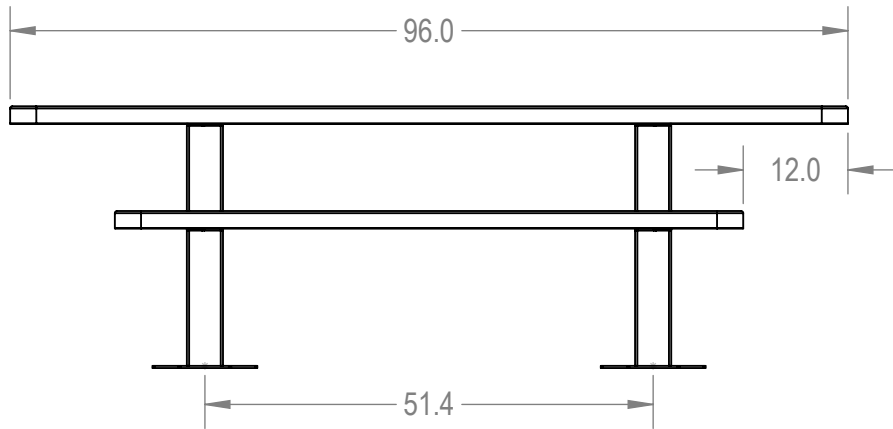

SKU: 766pt145

ParkTastic

Manufactured For:

PROPRIETARY AND CONFIDENTIAL

THE INFORMATION CONTAINED IN THIS DRAWING IS THE SOLE PROPERTY OF Park Warehouse, LLC. 5301 North Federal Highway, Suite 140, Boca Raton, FL. ANY REPRODUCTION IN PART OR AS A WHOLE WITHOUT THE WRITTEN PERMISSION OF Park Warehouse, LLC. 5301 North Federal Highway, Suite 140, Boca Raton, FL. IS PROHIBITED.

	NAME	DATE
DRAWN	GM	2/23/2016
SALES APPR.		
CLIENT APPR.		
MFG APPR.		
Q.A.		

Design By -

CADWorksPro
Chicago, IL

www.cadworkspro.com

ParkTastic

TITLE:
8' Independent Accessible Alt Pedestal Table - Surface Mount

Perforated Metal Version

SIZE	DWG. NO.	REV
A	766pt145	

WEIGHT:

SHEET 3 OF 3