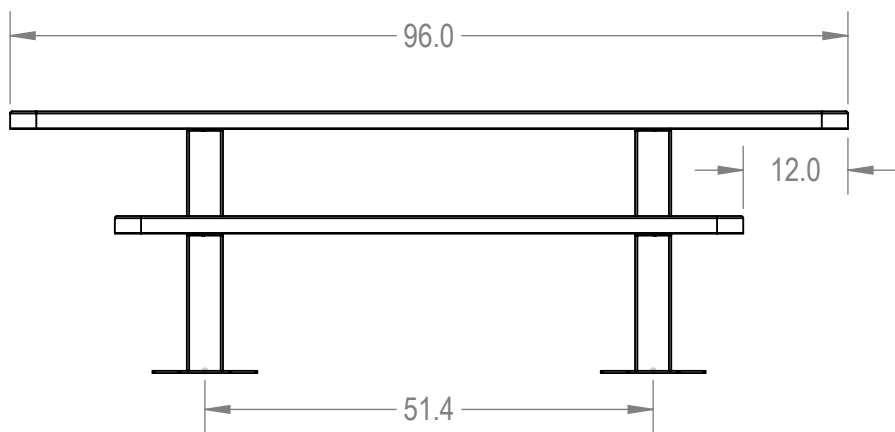

SKU: 766pt145
 Variations:
 766pt145-8
 766pt145-24
 766pt145-40
 766pt145-56
 766pt145-72
 766pt145-88
 766pt145-104
 766pt145-120
 766pt145-136
 766pt145-152
 766pt145-168
 766pt145-184
 766pt145-200
 766pt145-216
 766pt145-232
 766pt145-248
 766pt145-264
 766pt145-280
 766pt145-296
 766pt145-312
 766pt145-328
 766pt145-344

	NAME	DATE
DRAWN	GM	2/23/2016
SALES APPR.		
CLIENT APPR.		
MFG APPR.		
Q.A.		

Design By -
CADWorksPro
 Chicago, IL
www.cadworkspro.com

ParkTastic		
TITLE: 8' Independent Accessible Alt Pedestal Table - Surface Mount		
Expanded Metal Version		
SIZE A	DWG. NO. 766pt145	REV
WEIGHT:		SHEET 2 OF 3