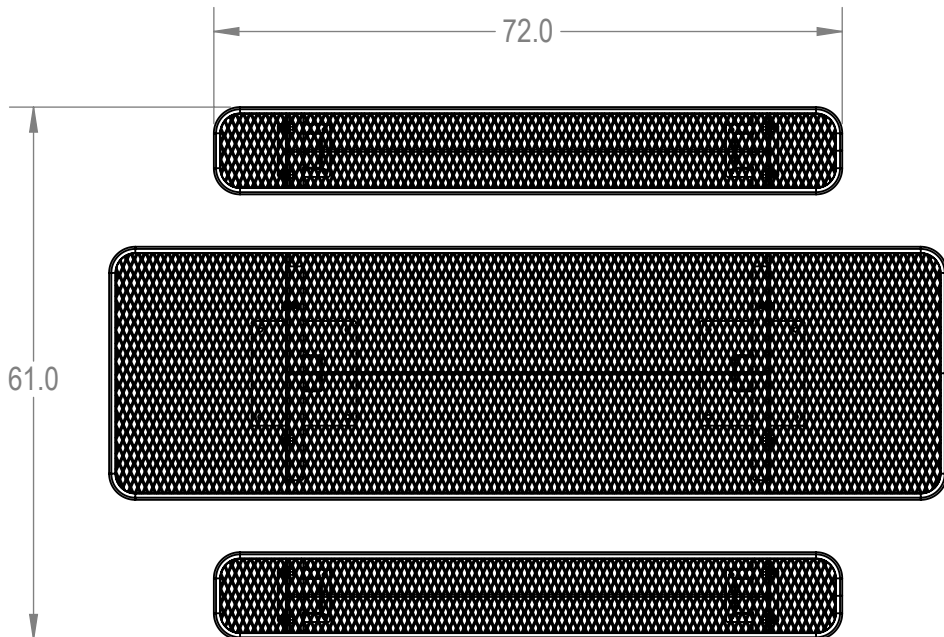

SKU: 766pt145
 Variations:
 766pt145-8
 766pt145-24
 766pt145-40
 766pt145-56
 766pt145-72
 766pt145-88
 766pt145-104
 766pt145-120
 766pt145-136
 766pt145-152
 766pt145-168
 766pt145-184
 766pt145-200
 766pt145-216
 766pt145-232
 766pt145-248
 766pt145-264
 766pt145-280
 766pt145-296
 766pt145-312
 766pt145-328
 766pt145-344

	NAME	DATE
DRAWN	GM	2/23/2016
SALES APPR.		
CLIENT APPR.		
MFG APPR.		
Q.A.		

Design By -
CADWorksPro
 Chicago, IL
www.cadworkspro.com

ParkTastic		
TITLE: 8' Independent Accessible Alt Pedestal Table - Surface Mount		
Expanded Metal Version		
SIZE A	DWG. NO. 766pt145	REV
WEIGHT:		SHEET 2 OF 3