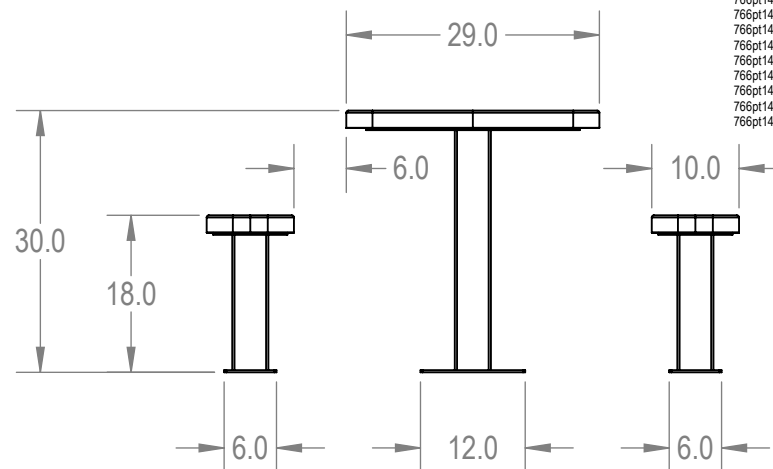

SKU: 766pt145
 Variations:
 766pt145-8
 766pt145-24
 766pt145-40
 766pt145-56
 766pt145-72
 766pt145-88
 766pt145-104
 766pt145-120
 766pt145-136
 766pt145-152
 766pt145-168
 766pt145-184
 766pt145-200
 766pt145-216
 766pt145-232
 766pt145-248
 766pt145-264
 766pt145-280
 766pt145-296
 766pt145-312
 766pt145-328
 766pt145-344

	NAME	DATE
DRAWN	GM	2/23/2016
SALES APPR.		
CLIENT APPR.		
MFG APPR.		
Q.A.		

Design By -
CADWorksPro
 Chicago, IL
www.cadworkspro.com

ParkTastic		
TITLE: 8' Independent Accessible Alt Pedestal Table - Surface Mount		
Expanded Metal Version		
SIZE A	DWG. NO. 766pt145	REV
WEIGHT:		SHEET 2 OF 3