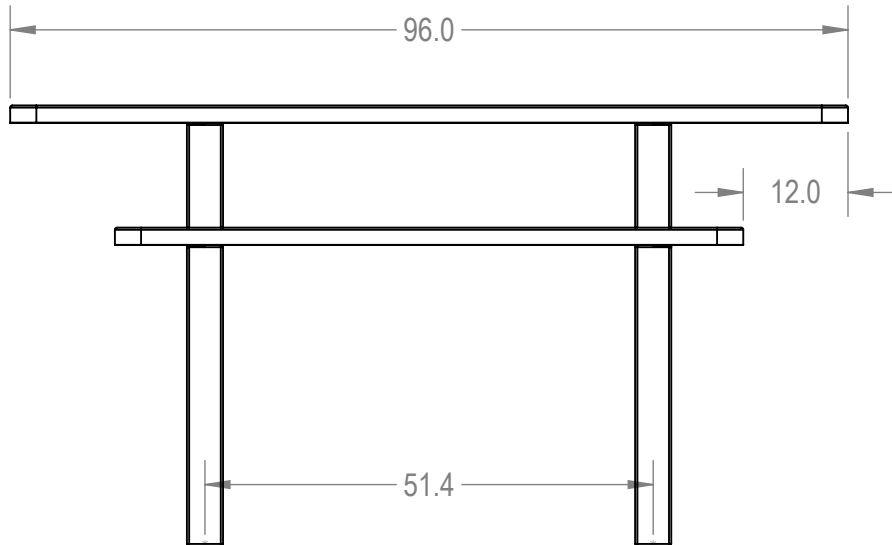

SKU: 766pt145
 Variations:
 766pt145-15
 766pt145-31
 766pt145-47
 766pt145-63
 766pt145-79
 766pt145-96
 766pt145-111
 766pt145-127
 766pt145-143
 766pt145-159
 766pt145-175
 766pt145-191
 766pt145-207
 766pt145-223
 766pt145-239
 766pt145-255
 766pt145-271
 766pt145-287
 766pt145-303
 766pt145-319
 766pt145-335
 766pt145-351

	NAME	DATE	ParkTastic	
DRAWN	GM	2/23/2016	TITLE:	
SALES APPR.			8' Independent Accessible Alt Pedestal Table - Inground	
CLIENT APPR.			Perforated Metal Version	
MFG APPR.			SIZE	DWG. NO.
Q.A.			A	766pt145
Design By -			REV	
CADWorksPro Chicago, IL			WEIGHT:	
www.cadworkspro.com			SHEET 3 OF 3	