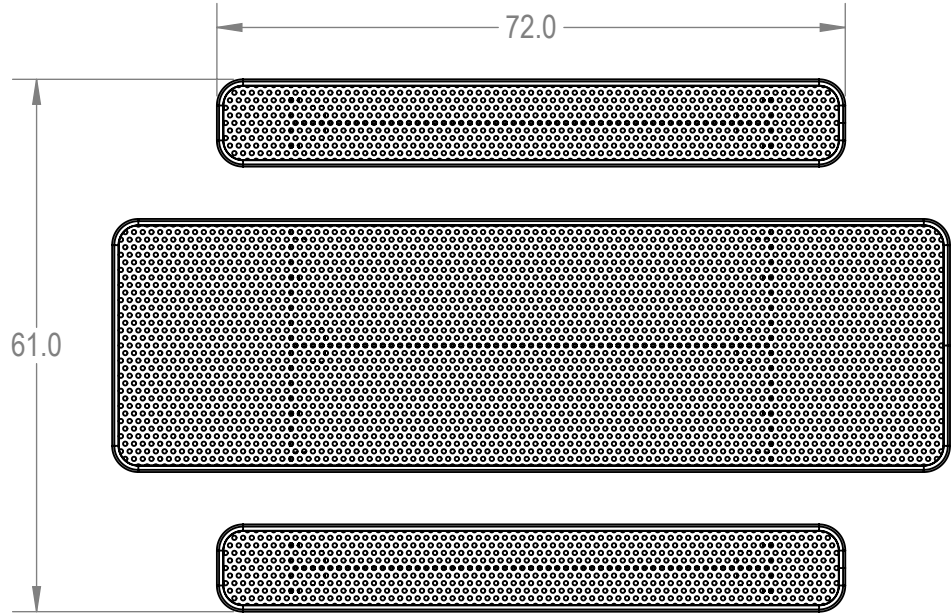

SKU: 766pt145
 Variations:
 766pt145-15
 766pt145-31
 766pt145-47
 766pt145-63
 766pt145-79
 766pt145-96
 766pt145-111
 766pt145-127
 766pt145-143
 766pt145-159
 766pt145-175
 766pt145-191
 766pt145-207
 766pt145-223
 766pt145-239
 766pt145-255
 766pt145-271
 766pt145-287
 766pt145-303
 766pt145-319
 766pt145-335
 766pt145-351

	NAME	DATE	ParkTastic	
DRAWN	GM	2/23/2016	TITLE:	
SALES APPR.			8' Independent Accessible Alt Pedestal Table - Inground	
CLIENT APPR.			Perforated Metal Version	
MFG APPR.			SIZE	DWG. NO.
Q.A.			A	766pt145
Design By -			REV	
CADWorksPro Chicago, IL			WEIGHT:	
www.cadworkspro.com			SHEET 3 OF 3	