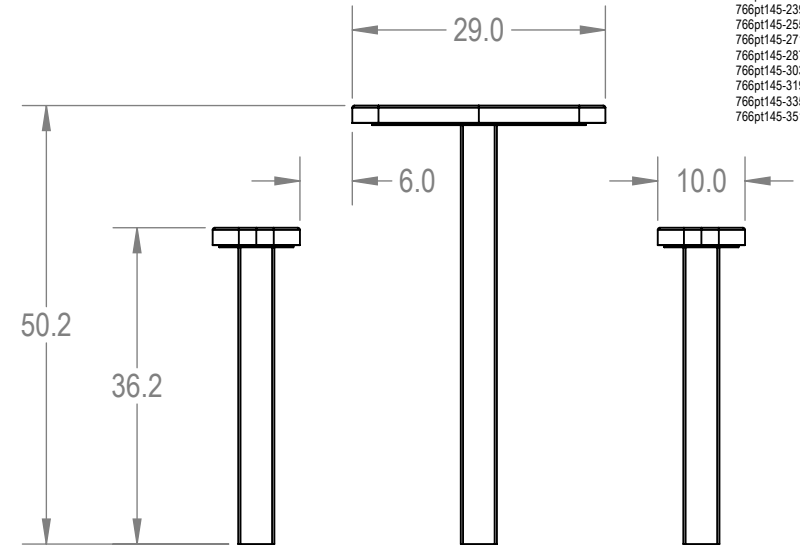

SKU: 766pt145
 Variations:
 766pt145-15
 766pt145-31
 766pt145-47
 766pt145-63
 766pt145-79
 766pt145-96
 766pt145-111
 766pt145-127
 766pt145-143
 766pt145-159
 766pt145-175
 766pt145-191
 766pt145-207
 766pt145-223
 766pt145-239
 766pt145-255
 766pt145-271
 766pt145-287
 766pt145-303
 766pt145-319
 766pt145-335
 766pt145-351

	NAME	DATE	ParkTastic	
DRAWN	GM	2/23/2016	TITLE:	
SALES APPR.			8' Independent Accessible Alt Pedestal Table - Inground	
CLIENT APPR.			Perforated Metal Version	
MFG APPR.			SIZE	DWG. NO.
Q.A.			A	766pt145
Design By -			REV	
CADWorksPro Chicago, IL			WEIGHT:	
www.cadworkspro.com			SHEET 3 OF 3	