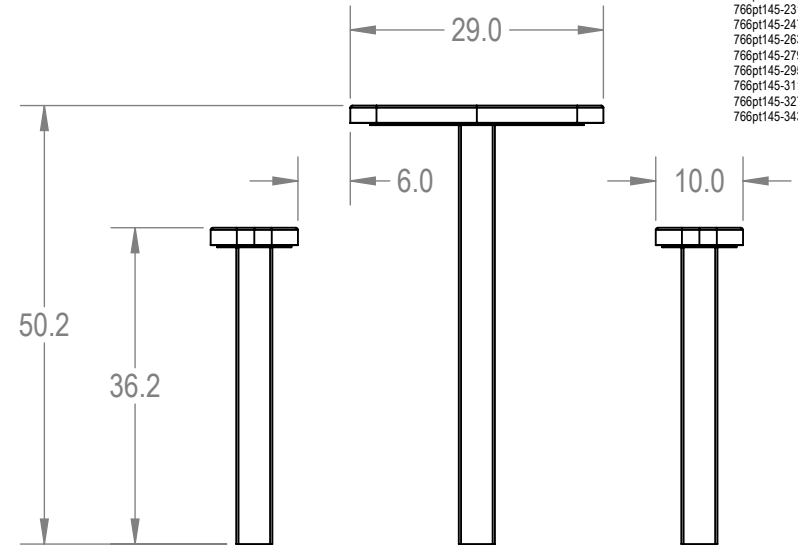

SKU: 766pt145

ParkTastic

Manufactured For:

PROPRIETARY AND CONFIDENTIAL

THE INFORMATION CONTAINED IN THIS DRAWING IS THE SOLE PROPERTY OF Park Warehouse, LLC. 5301 North Federal Highway, Suite 140, Boca Raton, FL. ANY REPRODUCTION IN PART OR AS A WHOLE WITHOUT THE WRITTEN PERMISSION OF Park Warehouse, LLC. 5301 North Federal Highway, Suite 140, Boca Raton, FL. IS PROHIBITED.

	NAME	DATE
DRAWN	GM	2/23/2016
SALES APPR.		
CLIENT APPR.		
MFG APPR.		
Q.A.		

Design By -

CADWorksPro
Chicago, IL

www.cadworkspro.com

ParkTastic

TITLE:

8' Independent Accessible Alt Pedestal Table - Inground

Expanded Metal Version

SIZE	DWG. NO.	REV
A	766pt145	

WEIGHT:

SHEET 2 OF 3