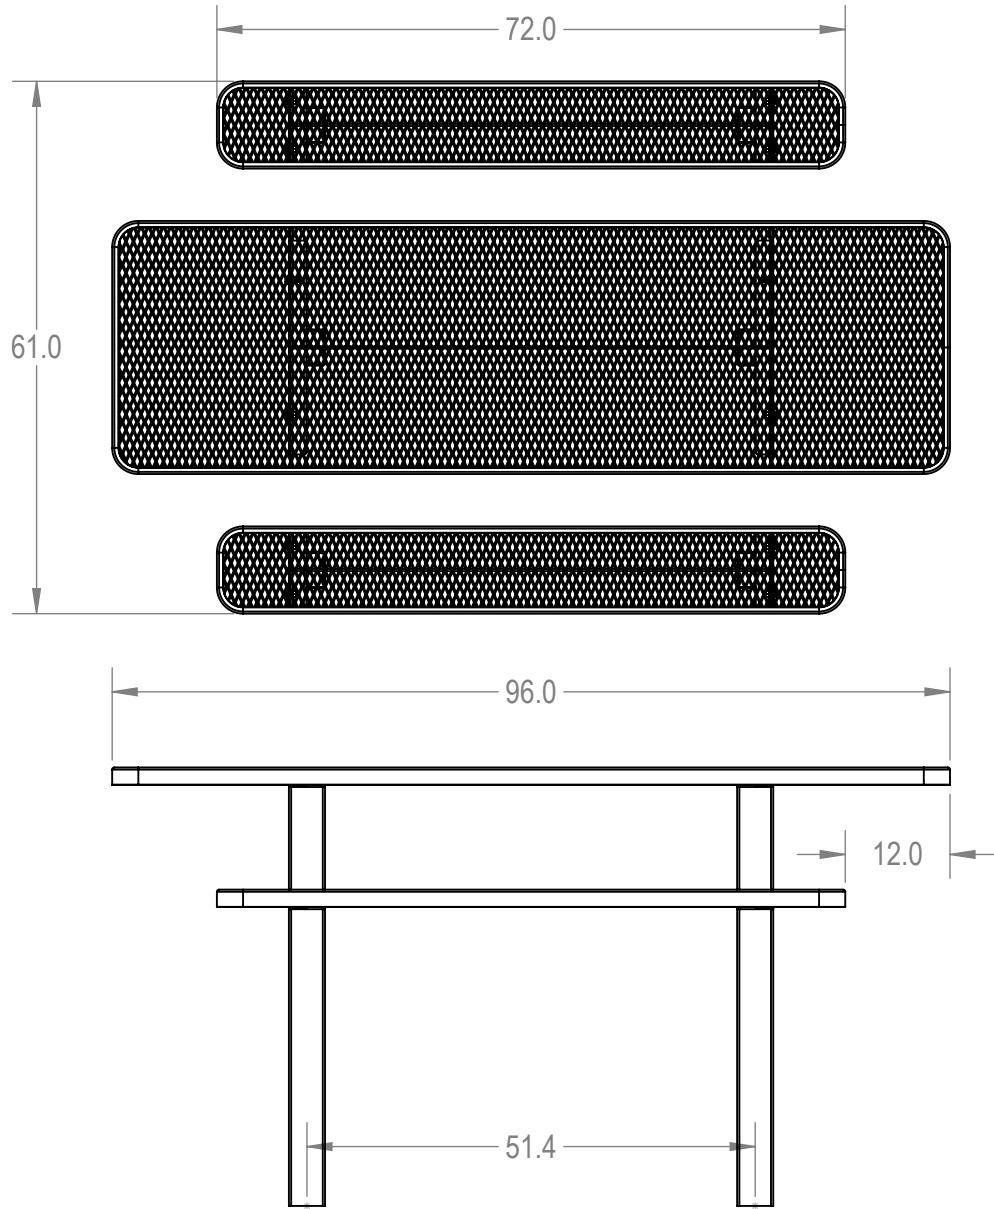

SKU: 766pt145

ParkTastic

Manufactured For:

PROPRIETARY AND CONFIDENTIAL

THE INFORMATION CONTAINED IN THIS DRAWING IS THE SOLE PROPERTY OF Park Warehouse, LLC. 5301 North Federal Highway, Suite 140, Boca Raton, FL. ANY REPRODUCTION IN PART OR AS A WHOLE WITHOUT THE WRITTEN PERMISSION OF Park Warehouse, LLC. 5301 North Federal Highway, Suite 140, Boca Raton, FL. IS PROHIBITED.

	NAME	DATE
DRAWN	GM	2/23/2016
SALES APPR.		
CLIENT APPR.		
MFG APPR.		
Q.A.		

Design By -

CADWorksPro
Chicago, IL

www.cadworkspro.com

ParkTastic

TITLE:

8' Independent Accessible Alt Pedestal Table - Inground

Expanded Metal Version

SIZE	DWG. NO.	REV
A	766pt145	

WEIGHT:

SHEET 2 OF 3